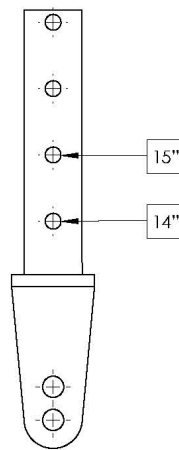

Catalyst 5VX Transit Wheels

#003703 Long

#003702 Medium

#003701 Short

New rear frames required with serial numbers prior to C5053765, C5HD003546, or CVX0091137 Not available with Heavy Duty Option

Item Number	Part Number	Description	Quantity
1-4, 5a, 6-9	505421	Catalyst 5VX Transit Wheels Tower Assembly Kit, Short (PAIR) <i>Used with 15" rear seat heights</i>	1

Item Number	Part Number	Description	Quantity
1-4, 5b, 6-9	505422	Catalyst 5VX Transit Wheels Tower Assembly Kit, Medium (PAIR) <i>Used with 15.5" - 17" rear seat heights</i>	1
1-4, 5c, 6-9	505423	Catalyst 5VX Transit Wheels Tower Assembly Kit, Long (PAIR) <i>Used with 17.5" - 20" rear seat heights</i>	1
1-4, 5a, 6-9	506286	Catalyst 5VX Transit Wheels Tower Assembly Kit, Short (One Side) <i>Used with 14" - 15" rear seat heights</i>	1
1-4, 5b, 6-9	506287	Catalyst 5VX Transit Wheels Tower Assembly Kit, Medium (One Side) <i>Used with 15.5" - 17" rear seat heights</i>	1
1-4, 5c, 6-9	506288	Catalyst 5VX Transit Wheels Tower Assembly Kit, Long (One Side) <i>Used with 17.5" - 20" rear seat heights</i>	1
1	003501	Step Tube/Transit Wheel Sleeve, CAT5VX	1
2	100860	M6 x 35 HHCS P/THD ZC	1
3	100746	M6 Flat Washer Blk Zn	1
4	100658	M6 Nylock Nut Blk Zn	1
5a	003701	Transit Wheel Tower Short <i>Used with 14" - 15" rear seat heights</i>	1
5b	003702	Transit Wheel Tower Medium <i>Used with 15.5" - 17" rear seat heights</i>	1
5c	003703	Transit Wheel Tower Long <i>Used with 17.5" - 20" rear seat heights</i>	1
6	000347	M6 x 1.0 Threaded Barrel	1
7	101701	Washer 3.315/.350 x .425/.525 x .059/.067 18-8 F/W	4
8	100667	M6 x 12 BTN SHCS BLKZC w/Patch	2
9	100790	Caster 3" Rollerblade	1