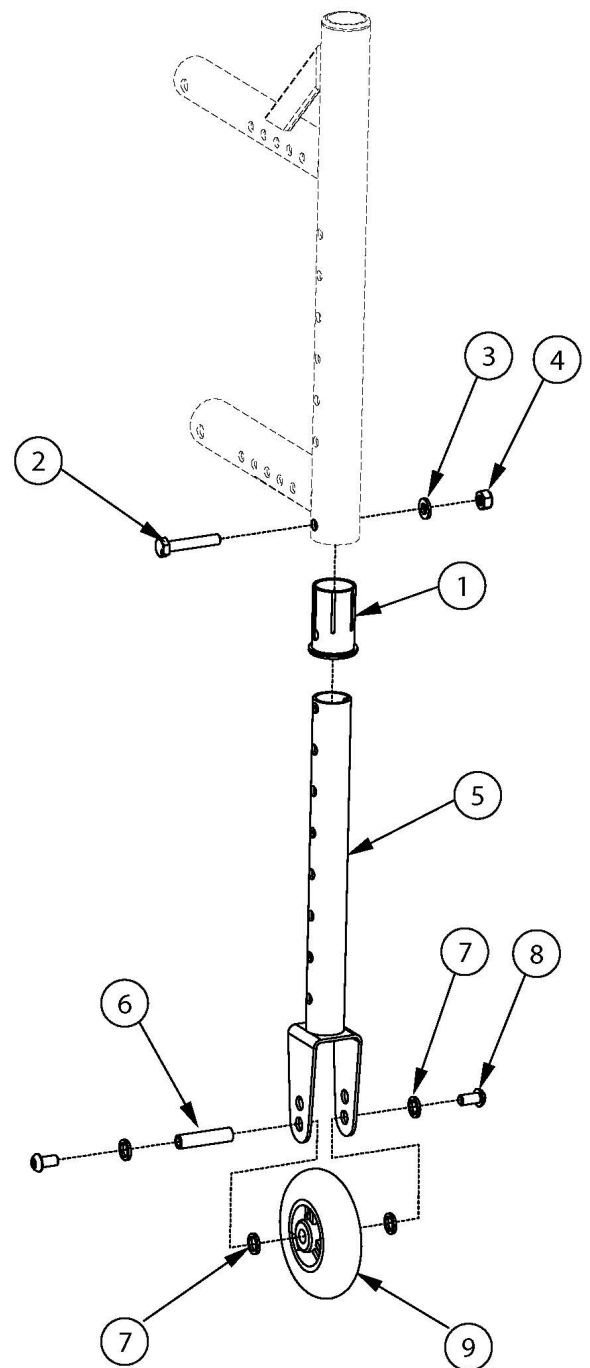

Catalyst 5VX Transit Wheels

#003703 Long

#003702 Medium

#003701 Short

New rear frames required with serial numbers prior to C5053765, C5HD003546, or CVX0091137 Not available with Heavy Duty Option

Item Number	Part Number	Description	Quantity
1-4, 5a, 6-9	505421	Catalyst 5VX Transit Wheels Tower Assembly Kit, Short (PAIR) <i>Used with 15" rear seat heights</i>	1

Item Number	Part Number	Description	Quantity
1-4, 5b, 6-9	505422	Catalyst 5VX Transit Wheels Tower Assembly Kit, Medium (PAIR) <i>Used with 15.5" - 17" rear seat heights</i>	1
1-4, 5c, 6-9	505423	Catalyst 5VX Transit Wheels Tower Assembly Kit, Long (PAIR) <i>Used with 17.5" - 20" rear seat heights</i>	1
1-4, 5a, 6-9	506286	Catalyst 5VX Transit Wheels Tower Assembly Kit, Short (One Side) <i>Used with 14" - 15" rear seat heights</i>	1
1-4, 5b, 6-9	506287	Catalyst 5VX Transit Wheels Tower Assembly Kit, Medium (One Side) <i>Used with 15.5" - 17" rear seat heights</i>	1
1-4, 5c, 6-9	506288	Catalyst 5VX Transit Wheels Tower Assembly Kit, Long (One Side) <i>Used with 17.5" - 20" rear seat heights</i>	1
1	003501	Step Tube/Transit Wheel Sleeve, CAT5VX	1
2	100860	M6 x 35 HHCS P/THD ZC	1
3	100746	M6 Flat Washer Blk Zn	1
4	100658	M6 Nylock Nut Blk Zn	1
5a	003701	Transit Wheel Tower Short <i>Used with 14" - 15" rear seat heights</i>	1
5b	003702	Transit Wheel Tower Medium <i>Used with 15.5" - 17" rear seat heights</i>	1
5c	003703	Transit Wheel Tower Long <i>Used with 17.5" - 20" rear seat heights</i>	1
6	000347	M6 x 1.0 Threaded Barrel	1
7	101701	Washer 3.315/.350 x .425/.525 x .059/.067 18-8 F/W	4
8	100667	M6 x 12 BTN SHCS BLKZC w/Patch	2
9	100790	Caster 3" Rollerblade	1