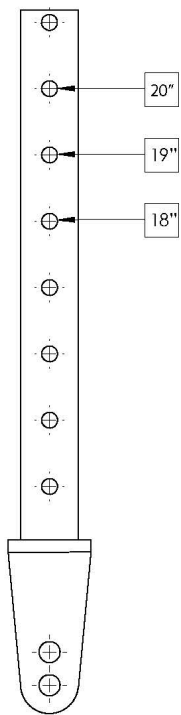

Catalyst 5VX Transit Wheels

#003703 Long

#003702 Medium

#003701 Short

New rear frames required with serial numbers prior to C5053765, C5HD003546, or CVX0091137 Not available with Heavy Duty Option

Item Number	Part Number	Description	Quantity
1-4, 5a, 6-9	505421	Catalyst 5VX Transit Wheels Tower Assembly Kit, Short (PAIR) <i>Used with 15" rear seat heights</i>	1

Item Number	Part Number	Description	Quantity
1-4, 5b, 6-9	505422	Catalyst 5VX Transit Wheels Tower Assembly Kit, Medium (PAIR) <i>Used with 15.5" - 17" rear seat heights</i>	1
1-4, 5c, 6-9	505423	Catalyst 5VX Transit Wheels Tower Assembly Kit, Long (PAIR) <i>Used with 17.5" - 20" rear seat heights</i>	1
1-4, 5a, 6-9	506286	Catalyst 5VX Transit Wheels Tower Assembly Kit, Short (One Side) <i>Used with 14" - 15" rear seat heights</i>	1
1-4, 5b, 6-9	506287	Catalyst 5VX Transit Wheels Tower Assembly Kit, Medium (One Side) <i>Used with 15.5" - 17" rear seat heights</i>	1
1-4, 5c, 6-9	506288	Catalyst 5VX Transit Wheels Tower Assembly Kit, Long (One Side) <i>Used with 17.5" - 20" rear seat heights</i>	1
1	003501	Step Tube/Transit Wheel Sleeve, CAT5VX	1
2	100860	M6 x 35 HHCS P/THD ZC	1
3	100746	M6 Flat Washer Blk Zn	1
4	100658	M6 Nylock Nut Blk Zn	1
5a	003701	Transit Wheel Tower Short <i>Used with 14" - 15" rear seat heights</i>	1
5b	003702	Transit Wheel Tower Medium <i>Used with 15.5" - 17" rear seat heights</i>	1
5c	003703	Transit Wheel Tower Long <i>Used with 17.5" - 20" rear seat heights</i>	1
6	000347	M6 x 1.0 Threaded Barrel	1
7	101701	Washer 3.315/.350 x .425/.525 x .059/.067 18-8 F/W	4
8	100667	M6 x 12 BTN SHCS BLKZC w/Patch	2
9	100790	Caster 3" Rollerblade	1