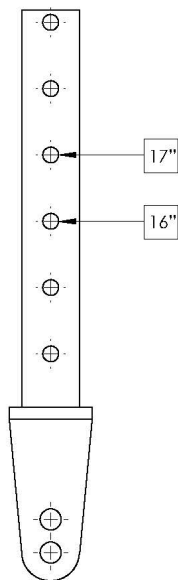

Catalyst 5VX Transit Wheels

#003703 Long

#003702 Medium

#003701 Short

New rear frames required with serial numbers prior to C5053765, C5HD003546, or CVX0091137 Not available with Heavy Duty Option

Item Number	Part Number	Description	Quantity
1-4, 5a, 6-9	505421	Catalyst 5VX Transit Wheels Tower Assembly Kit, Short (PAIR) <i>Used with 15" rear seat heights</i>	1

Item Number	Part Number	Description	Quantity
1-4, 5b, 6-9	505422	Catalyst 5VX Transit Wheels Tower Assembly Kit, Medium (PAIR) <i>Used with 15.5" - 17" rear seat heights</i>	1
1-4, 5c, 6-9	505423	Catalyst 5VX Transit Wheels Tower Assembly Kit, Long (PAIR) <i>Used with 17.5" - 20" rear seat heights</i>	1
1-4, 5a, 6-9	506286	Catalyst 5VX Transit Wheels Tower Assembly Kit, Short (One Side) <i>Used with 14" - 15" rear seat heights</i>	1
1-4, 5b, 6-9	506287	Catalyst 5VX Transit Wheels Tower Assembly Kit, Medium (One Side) <i>Used with 15.5" - 17" rear seat heights</i>	1
1-4, 5c, 6-9	506288	Catalyst 5VX Transit Wheels Tower Assembly Kit, Long (One Side) <i>Used with 17.5" - 20" rear seat heights</i>	1
1	003501	Step Tube/Transit Wheel Sleeve, CAT5VX	1
2	100860	M6 x 35 HHCS P/THD ZC	1
3	100746	M6 Flat Washer Blk Zn	1
4	100658	M6 Nylock Nut Blk Zn	1
5a	003701	Transit Wheel Tower Short <i>Used with 14" - 15" rear seat heights</i>	1
5b	003702	Transit Wheel Tower Medium <i>Used with 15.5" - 17" rear seat heights</i>	1
5c	003703	Transit Wheel Tower Long <i>Used with 17.5" - 20" rear seat heights</i>	1
6	000347	M6 x 1.0 Threaded Barrel	1
7	101701	Washer 3.315/.350 x .425/.525 x .059/.067 18-8 F/W	4
8	100667	M6 x 12 BTN SHCS BLKZC w/Patch	2
9	100790	Caster 3" Rollerblade	1