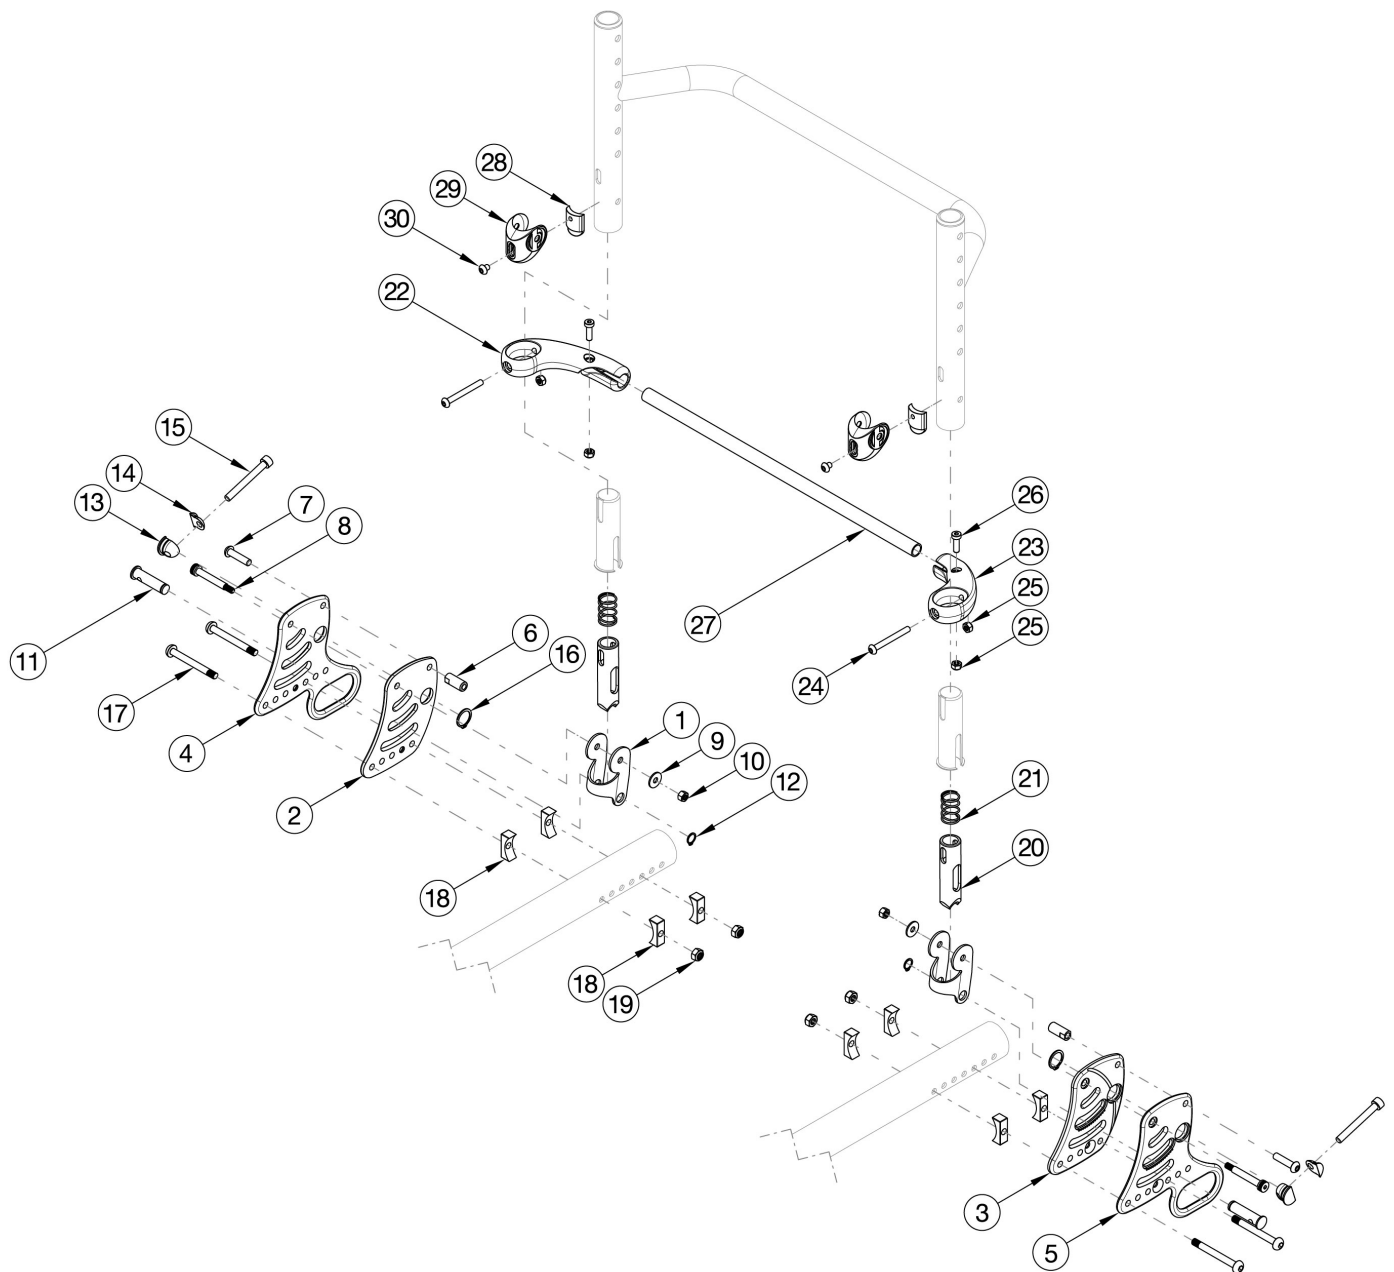

Rogue Backrest Mount and Hardware

This is a new part called: Rigid Locking Fold Down Back. If invoice doesn't state this option, a complete retrofit is needed. For a complete retrofit, select a Back Plate and Hardware Kit PAIR and Backrest Actuation Bar SUBASSEMBLY kit based on width. If retrofitting to this backrest style, new back frames and backrest tubes are required. If retrofitting and swing away arms are present, new receivers and armrests are needed.

Item Number	Part Number	Description	Quantity
1, 2a, 3a, 6 - 21, 28 - 30	117288	Back Plate and Hardware, Non-Transit, Black, Rogue, PAIR	1
1, 2a, 6 - 19	116894	Back Plate and Hardware, Non-Transit, Black, Right, Rogue	1