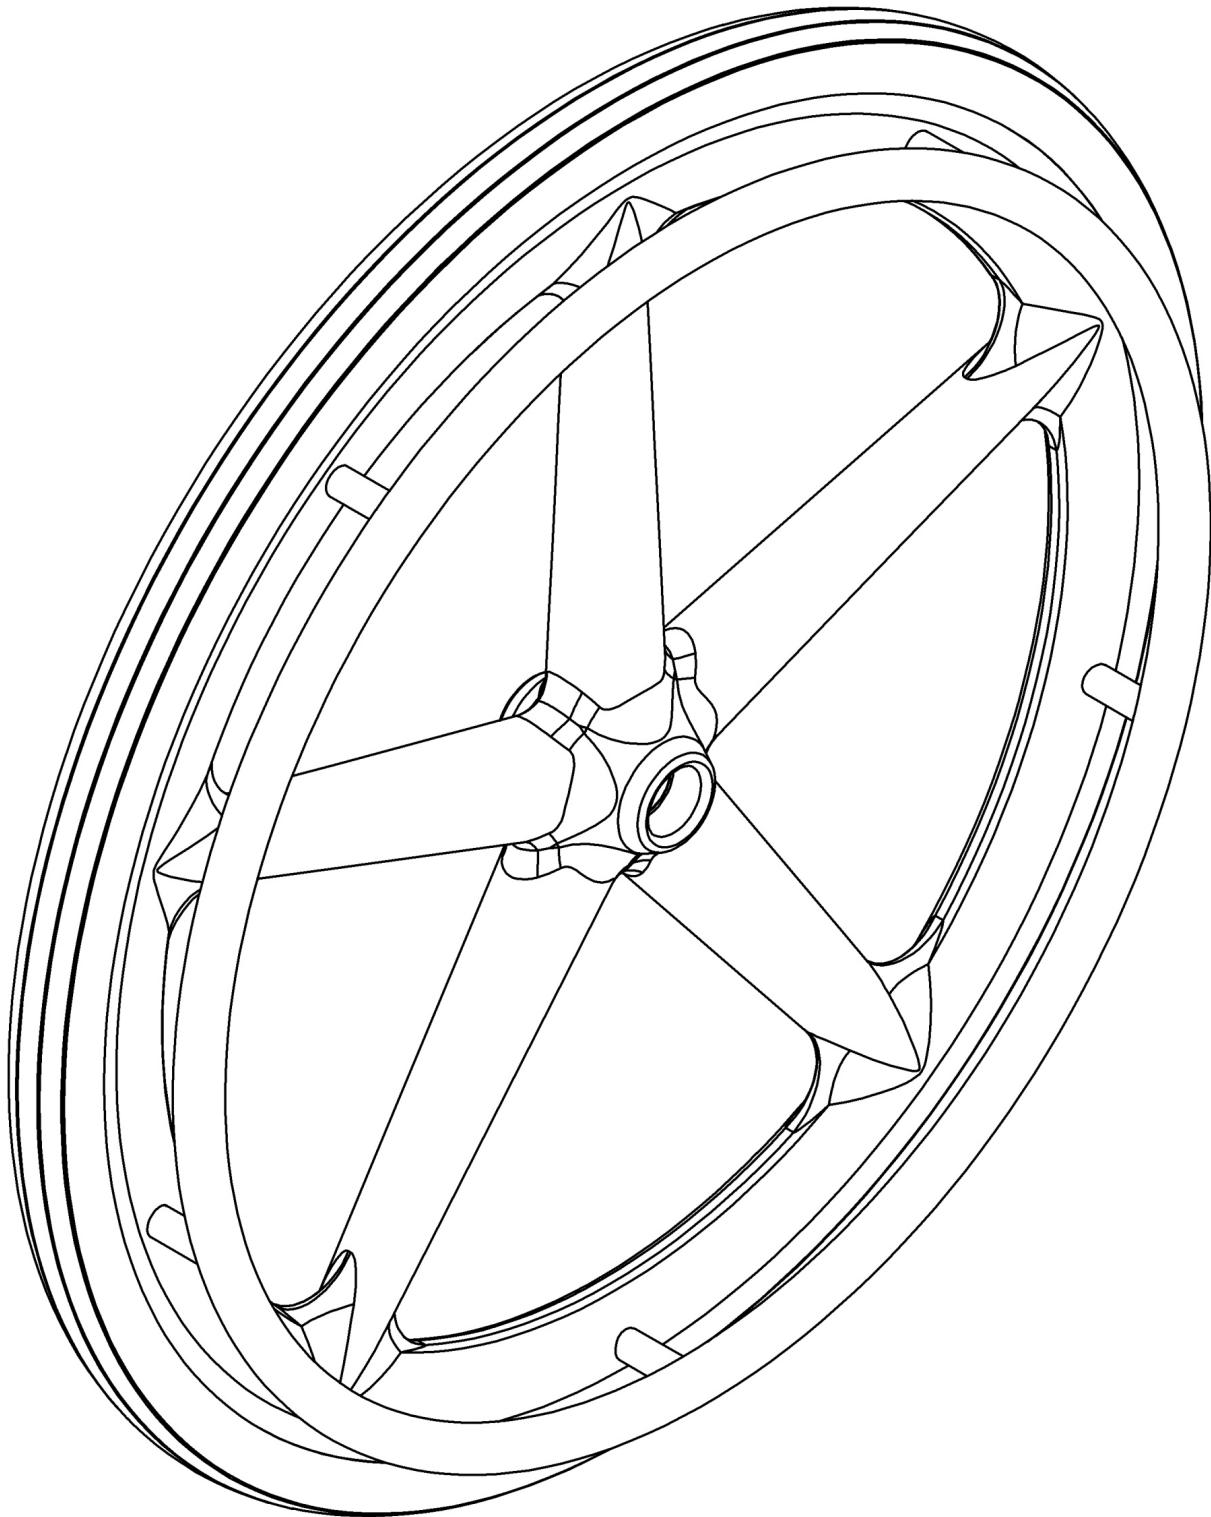

(Discontinued) CR45 Mag Wheel / Tire / Handrim Kits

Not all components of the Wheel, Tire and handrim kits will be listed. Handrims are not available on 12" or 16" rear wheel sizes. If changing wheel size and anti-tips are present, new anti-tips may be required. If changing wheel size, new axles and handrims may be needed.

Ki Mobility Mag Wheel/ Tire/ Handrim Kit Item Number Reference

Rear Tire Type	Handrim	Wheel		
		20" 5-Spoke X Core Mag	22" 5-Spoke X Core Mag	24" 5-Spoke X Core Mag
1 3/8" Street Pneumatic	Aluminum Anodized	502090	502100	502110
	Plastic Coated	502091	502101	502111
	Projection			502112
	Natural Fit Standard Omit Grip			502113
	Natural Fit Standard w/ Regular Grip			502114
	Natural Fit Standard w/ Super Grip			502115
	Natural Fit LT Omit Grip			502116
	Natural Fit LT w/ Regular Grip			502117
	Natural Fit LT w/ Super Grip			502118
1 3/8" Full Profile Poly	Aluminum Anodized	502094	502104	502127
	Plastic Coated	502095	502105	502128
	Projection			502129
	Natural Fit Standard Omit Grip			502130
	Natural Fit Standard w/ Regular Grip			502131
	Natural Fit Standard w/ Super Grip			502132
	Natural Fit LT Omit Grip			502133
	Natural Fit LT w/ Regular Grip			502134
	Natural Fit LT w/ Super Grip			502135
1 3/8" Pneumatic w/ Airless Insert	Aluminum Anodized	502096	502106	502136
	Plastic Coated	502097	502107	502137
	Projection			502138
	Natural Fit Standard Omit Grip			502139
	Natural Fit Standard w/ Regular Grip			502140
	Natural Fit Standard w/ Super Grip			502141
	Natural Fit LT Omit Grip			502142
	Natural Fit LT w/ Regular Grip			502143
	Natural Fit LT w/ Super Grip			502144