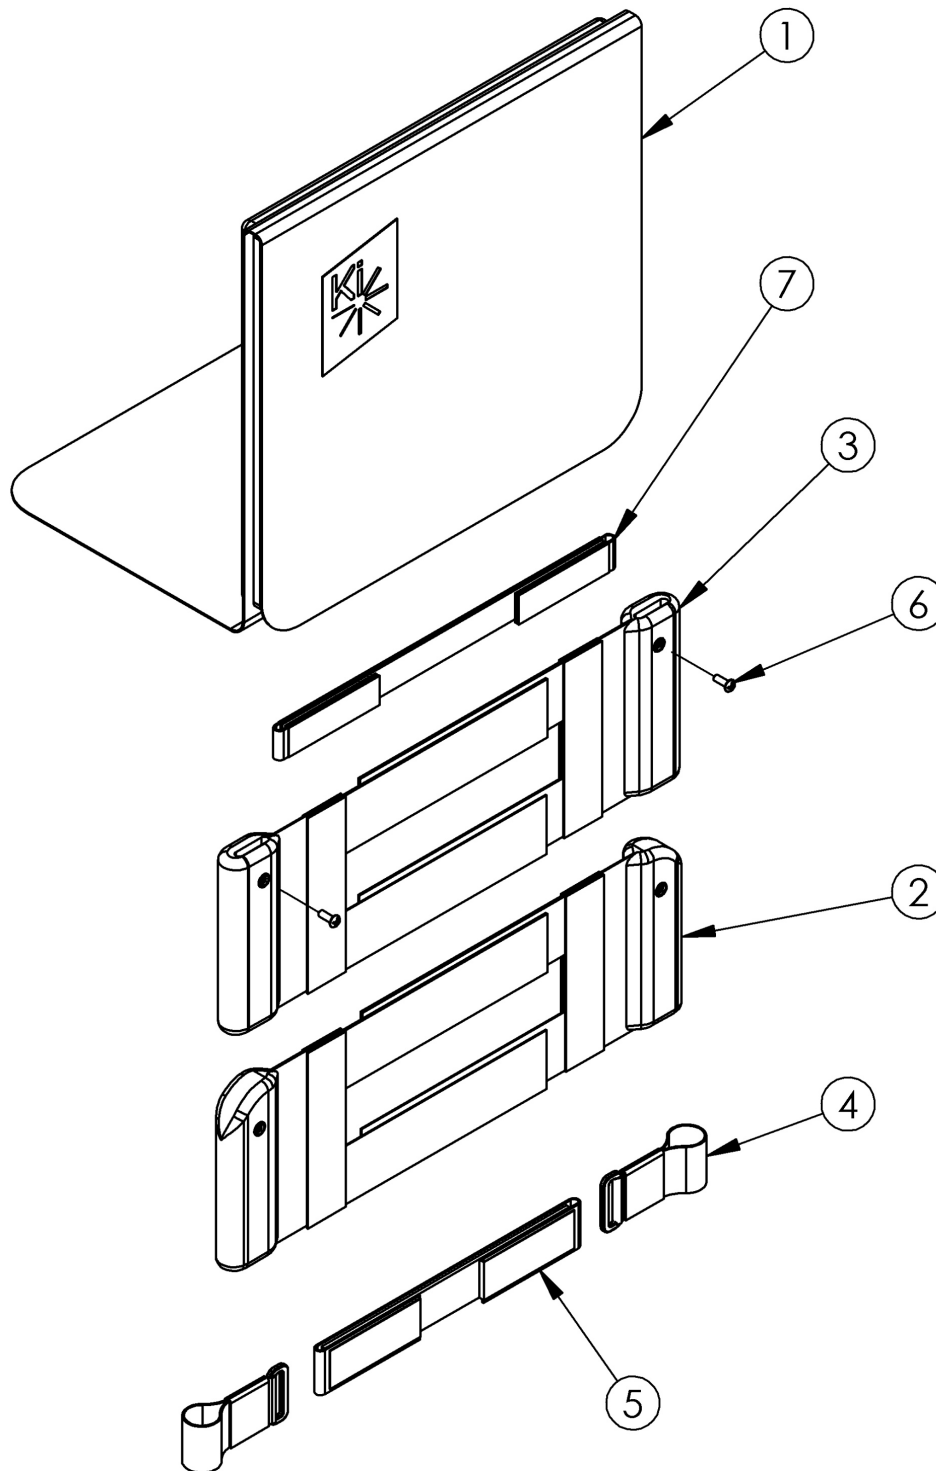

# Discontinued 1 Rogue XP Padded Velcro Adjustable Back Upholstery 17" - 18" Wide

---

*This Padded Velcro Adjustable Back Upholstery was effective prior to November 2016. Please see Rogue XP Padded Velcro Adjustable Back Upholstery 17"-18" Wide page for current assemblies.*

<b>Item Number</b>	<b>Part Number</b>	<b>Description</b>	<b>Quantity</b>
4	100973	Back Upholstery D-Ring	2
6	100734	M5 x 16 PHMS ZC	2
7a	001751	Tension Strap Folding Handle 16-17 Wide	1
7b	001752	Tension Strap Folding Handle 18-19 Wide	1