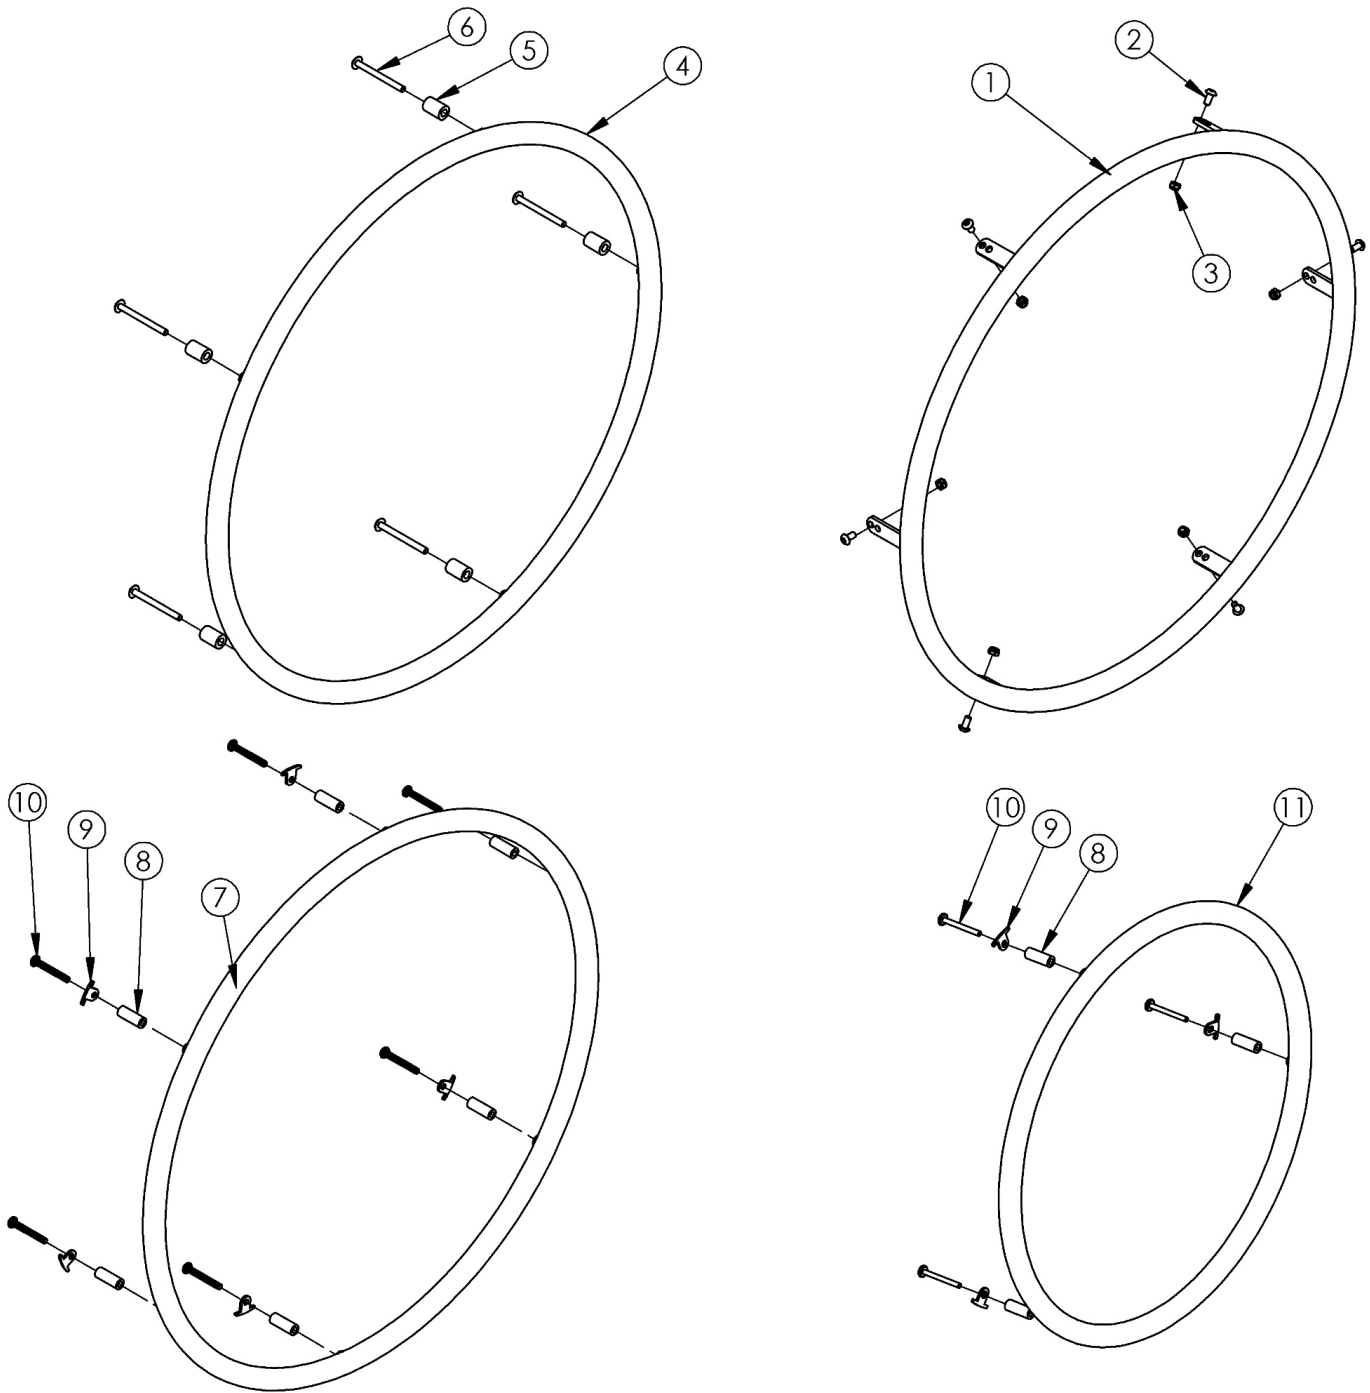

Rogue XP Plastic Coated Handrim

For more information see Handrim Hardware Chart. Quantity in Handrim Hardware Kits are for one wheel.<p>
 Tab mounted handrims must be installed prior to the tire being installed.

* Spacer and screw part numbers listed in the chart are for standard handrim mounting. If using close mount handrim mounting on aluminum anodized, plastic coated or projection handrims, use part number 000240 for the spacer, part number 102616 for the screw on Ki Spoke and MAXX Spoke wheels or part number 100666 for the screw on 5-Spoke X Core wheels.