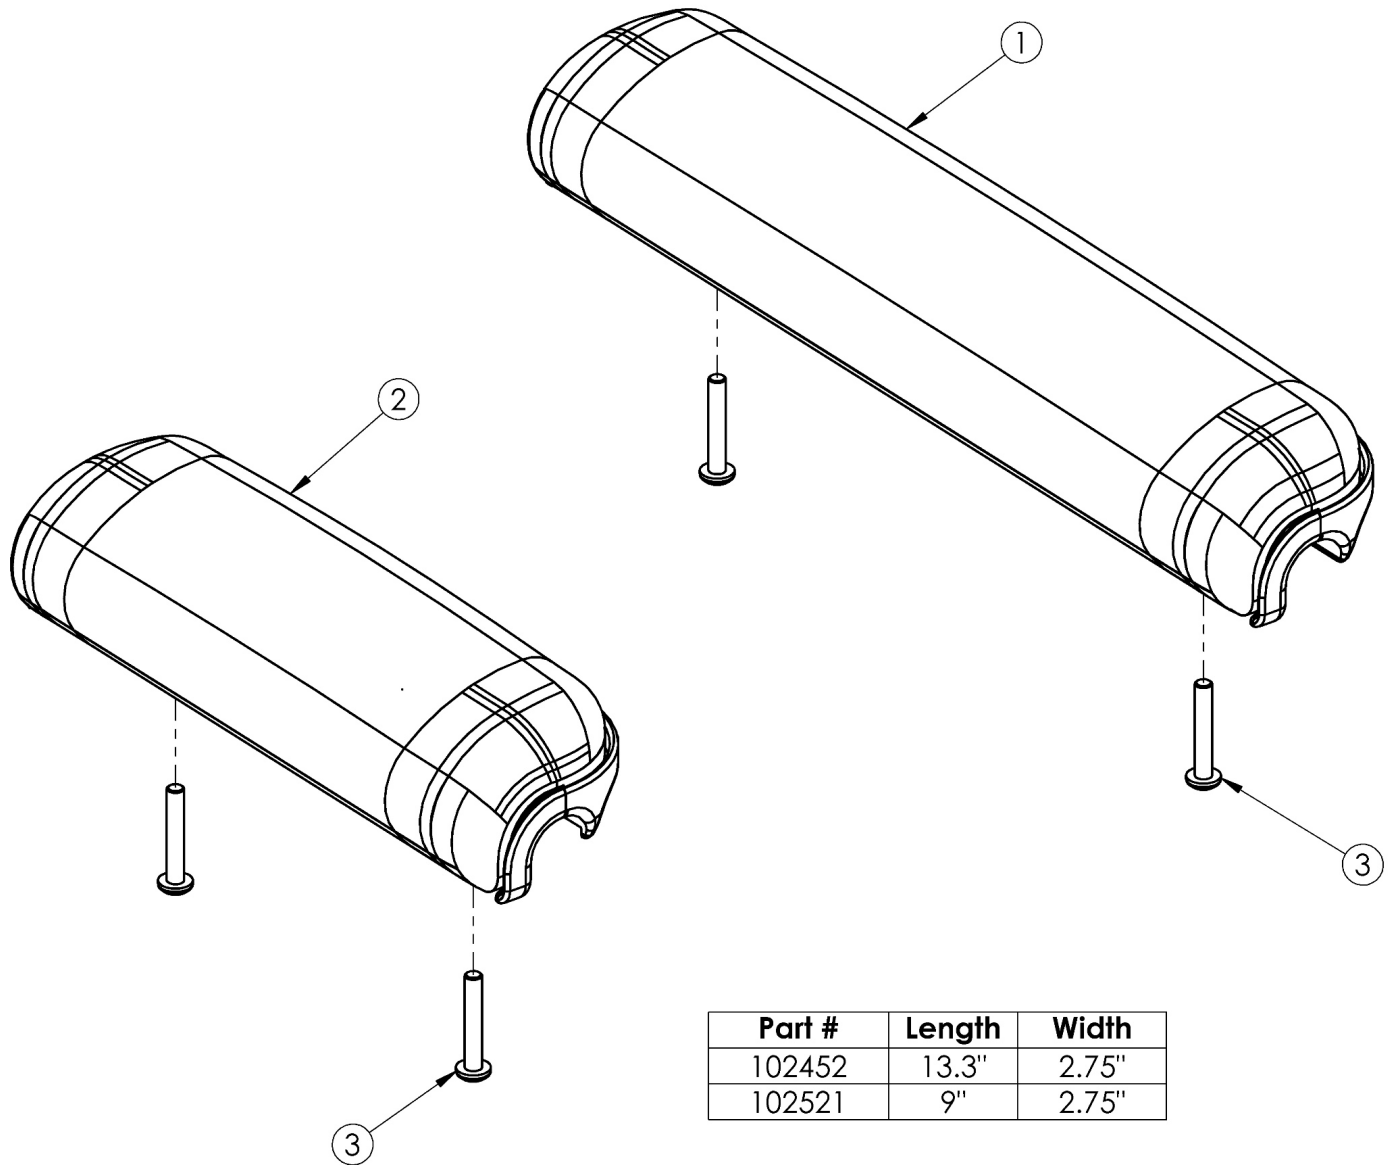

# Waterfall Arm Pad

Part #	Length	Width
102452	13.3"	2.75"
102521	9"	2.75"

Item Number	Part Number	Description	Quantity
1	102452	Waterfall Arm Pad Full	1
2	102521	Waterfall Arm Pad Desk	1
3	100654	M5 x 40 DIN7985 PH Pan HD M/S ZC	2