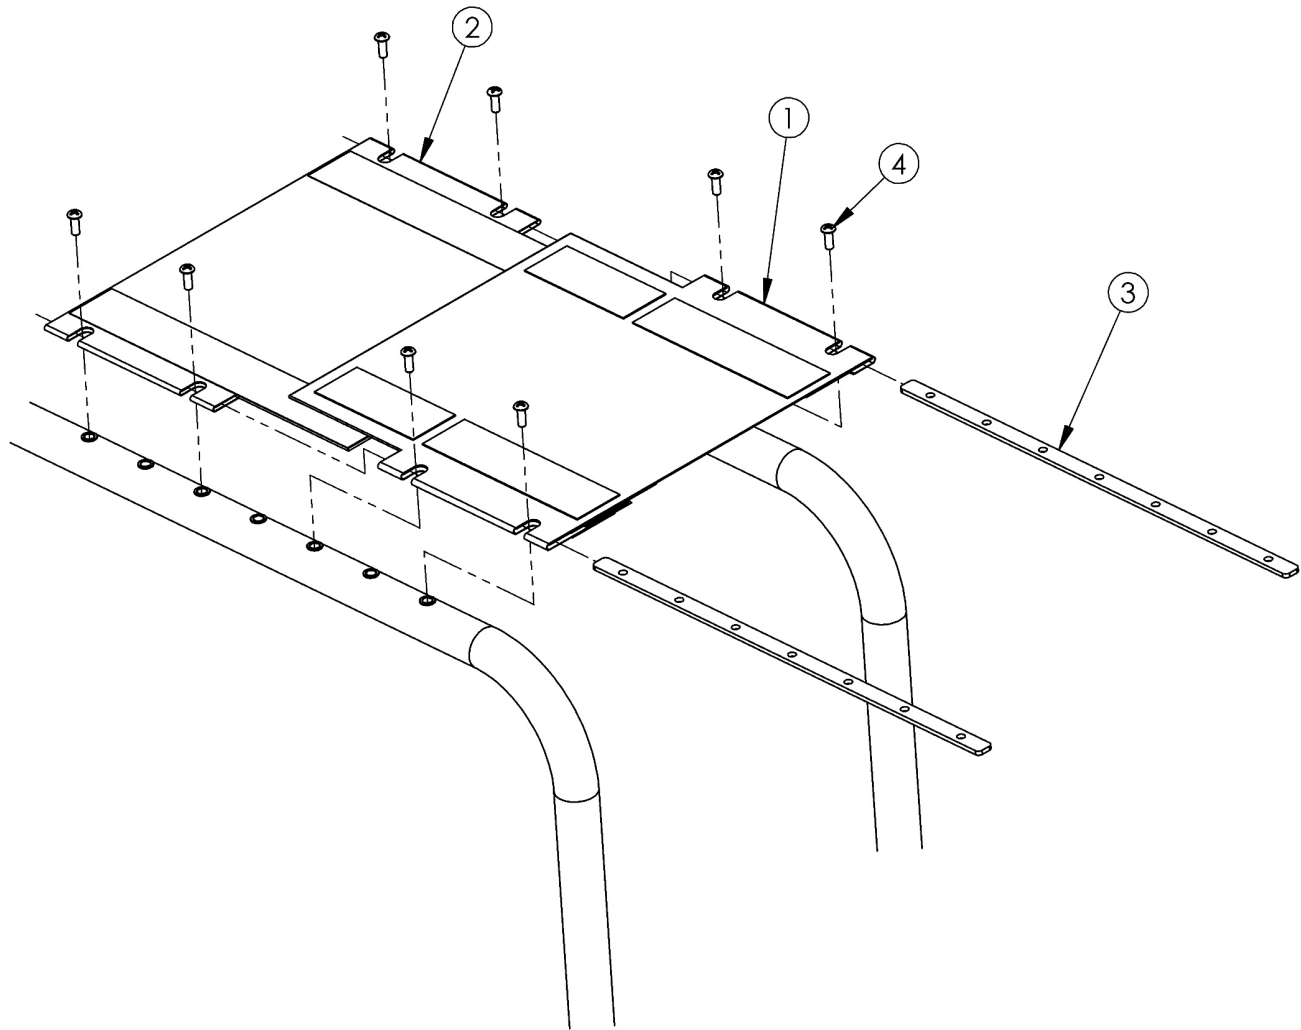

# Clik Growing Seat Sling

Front		
Part No's	Depth	For Chair Depths
002331 - 002339	4.0"	8"-11"
002347 - 002361	6.0"	12"-13"
002374 - 002383	8.0"	14"-18"

Rear		
Part No's	Depth	For Chair Depths
002340 - 002346	4.0"	8'-9"
002363 - 002373	6.0"	10"-15"
002384 - 002391	8.0"	16"-18"

Seat sling width measures approximately 0.75" less than the chair size. See image above for seat sling depth measurement.

Item Number	Part Number	Description	Quantity
3a, 4	502620	Seat Rail 7-10" Deep w/ Hardware PAIR Klik	1
3b, 4	502621	Seat Rail 9-12" Deep w/ Hardware PAIR Klik	1
3c, 4	502622	Seat Rail 11-14" Deep w/ Hardware PAIR Klik	1
3d, 4	502623	Seat Rail 13-16" Deep w/ Hardware PAIR Klik	1
3e, 4	502624	Seat Rail 15-18" Deep w/ Hardware PAIR Klik	1
1a	002331	8" Wide 4" Deep Front Seat Sling	1
1b	002332	9" Wide 4" Deep Front Seat Sling	1
1c	002333	10" Wide 4" Deep Front Seat Sling	1
1d	002334	11" Wide 4" Deep Front Seat Sling	1
1e	002335	12" Wide 4" Deep Front Seat Sling	1
1f	002336	13" Wide 4" Deep Front Seat Sling	1
1g	002337	14" Wide 4" Deep Front Seat Sling	1
1h	002338	15" Wide 4" Deep Front Seat Sling	1
1i	002339	16" Wide 4" Deep Front Seat Sling	1
1j	002347	8" Wide 6" Deep Front Seat Sling	1
1k	002348	9" Wide 6" Deep Front Seat Sling	1
1l	002353	10" Wide 6" Deep Front Seat Sling	1
1m	002354	11" Wide 6" Deep Front Seat Sling	1
1n	002355	12" Wide 6" Deep Front Seat Sling	1
1o	002356	13" Wide 6" Deep Front Seat Sling	1
1p	002357	14" Wide 6" Deep Front Seat Sling	1
1q	002358	15" Wide 6" Deep Front Seat Sling	1
1r	002359	16" Wide 6" Deep Front Seat Sling	1
1s	002360	17" Wide 6" Deep Front Seat Sling	1
1t	002361	18" Wide 6" Deep Front Seat Sling	1
1u	002374	9" Wide 8" Deep Front Seat Sling	1