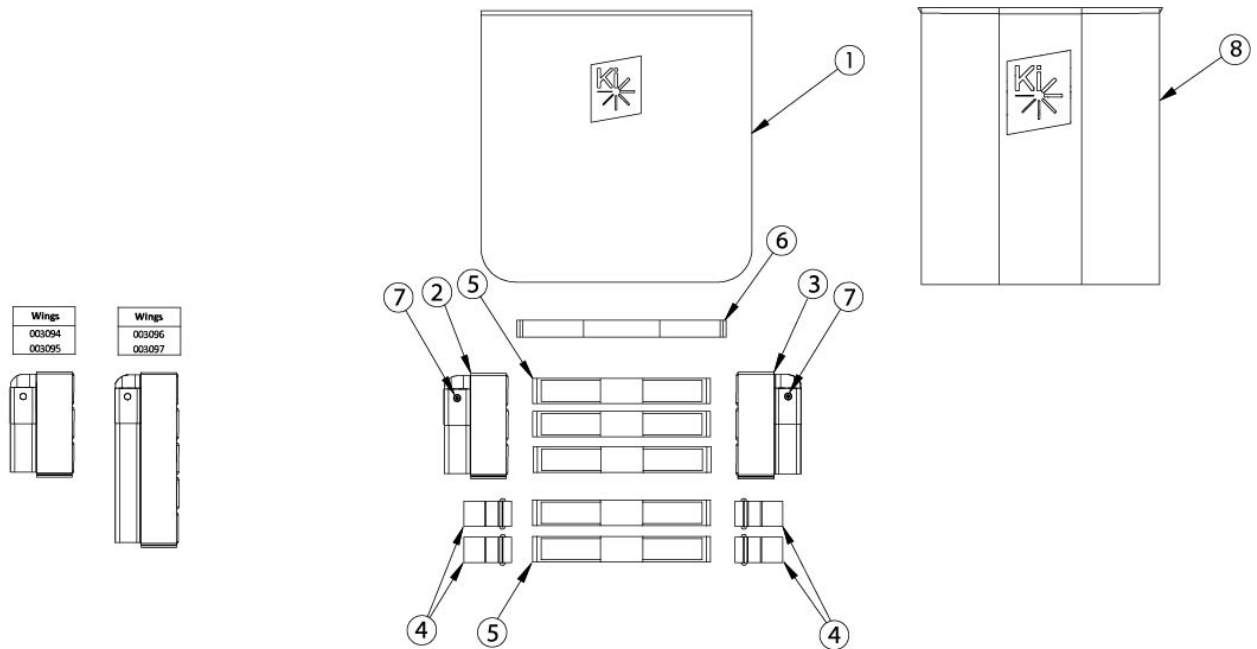

# Catalyst Tension Adjustable Back Upholstery - Standard Backposts

Backrest Range and Height	Wings	Total Strap Qty	Total D-Ring Qty
Short 8.5"	003094 003095	3	0
Short 9.5" - 10.5"	003094 003095	4	2
Short 11.5"	003094 003095	5	4
Medium 12.5"	003096 003097	5	0
Medium 13.5" - 14.5"	003096 003097	6	2
Medium 15.5"	003096	7	4
Tall 16.5" - 17.5"	003097	7	4
Tall 18.5" - 19.5"	003096 003097	8	6

Assemblies contain the cover, amount of straps and d-rings used for the tallest height listed in the assembly. <p>

Tension Straps (6a-6d) are based on seat width and used with the combination of Fold Down Push Handle and Tension Adjustable Back Upholstery <p>

Attaching hardware is not included with the back upholstery assemblies

Item Number	Part Number	Description	Quantity	Retail
1a, 2a, 3a, 4, 5a	505518	Back Upholstery Assembly Tension Adjustable with Standard Cover 14W, 8.5" - 11.5" Height, Standard Backposts	1	\$398.74
1c, 2b, 3b, 4, 5a	505519	Back Upholstery Assembly Tension Adjustable with Standard Cover 14W, 12.5" - 15.5" Height, Standard Backposts	1	\$520.69
1e, 2b, 3b, 4, 5a	505520	Back Upholstery Assembly Tension Adjustable with Standard Cover 14W, 16.5" - 19.5" Height, Standard Backposts	1	\$545.12
1f, 2a, 3a, 4, 5b	505521	Back Upholstery Assembly Tension Adjustable with Standard Cover 15W, 8.5" - 11.5" Height, Standard Backposts	1	\$398.74
1h, 2b, 3b, 4, 5b	505522	Back Upholstery Assembly Tension Adjustable with Standard Cover 15W, 12.5" - 15.5" Height, Standard Backposts	1	\$520.69