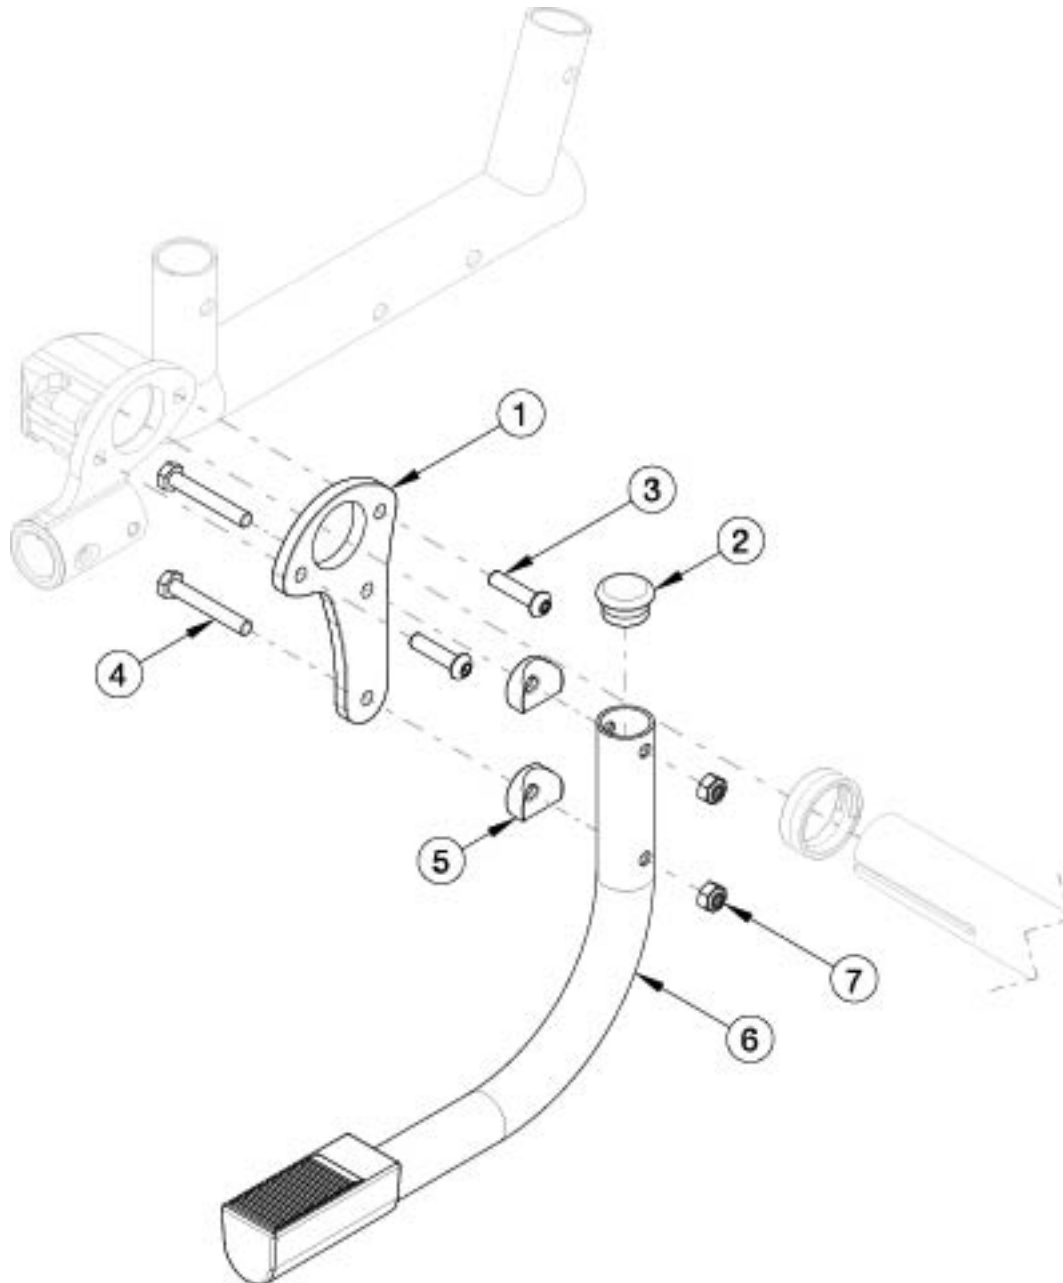

Ethos Tipping Lever

Not available if right and left User Activated Anti Tips are present

Item Number	Part Number	Description	Quantity
1 - 4a, 5 - 9	119634	Tipping Lever Kit Ethos <i>Used with 22" Wheels</i>	1
1 - 4b, 5 - 9	120810	Tipping Lever Short Kit Ethos <i>Used with 24" - 26" Wheels</i>	1
1	119606	Ethos Tipping Lever Adapter Plate	1

Item Number	Part Number	Description	Quantity
3	115573	M6 x 25, BHCS, CLS 10.9, NYL, BLZ	2
4	100681	M6 x 40 CLS8.8 DIN931 HHCS ZC	2
5	000054	Saddle 7/8"	2
6a, 2	121380	Tipping Lever Tube Ethos <i>Used with 22" Wheels</i>	1
6b, 2	121381	Tipping Lever Tube Short Ethos <i>Used with 24" - 26" Wheels</i>	1
7	100658	M6 Nylock Nut Blk Zn	2