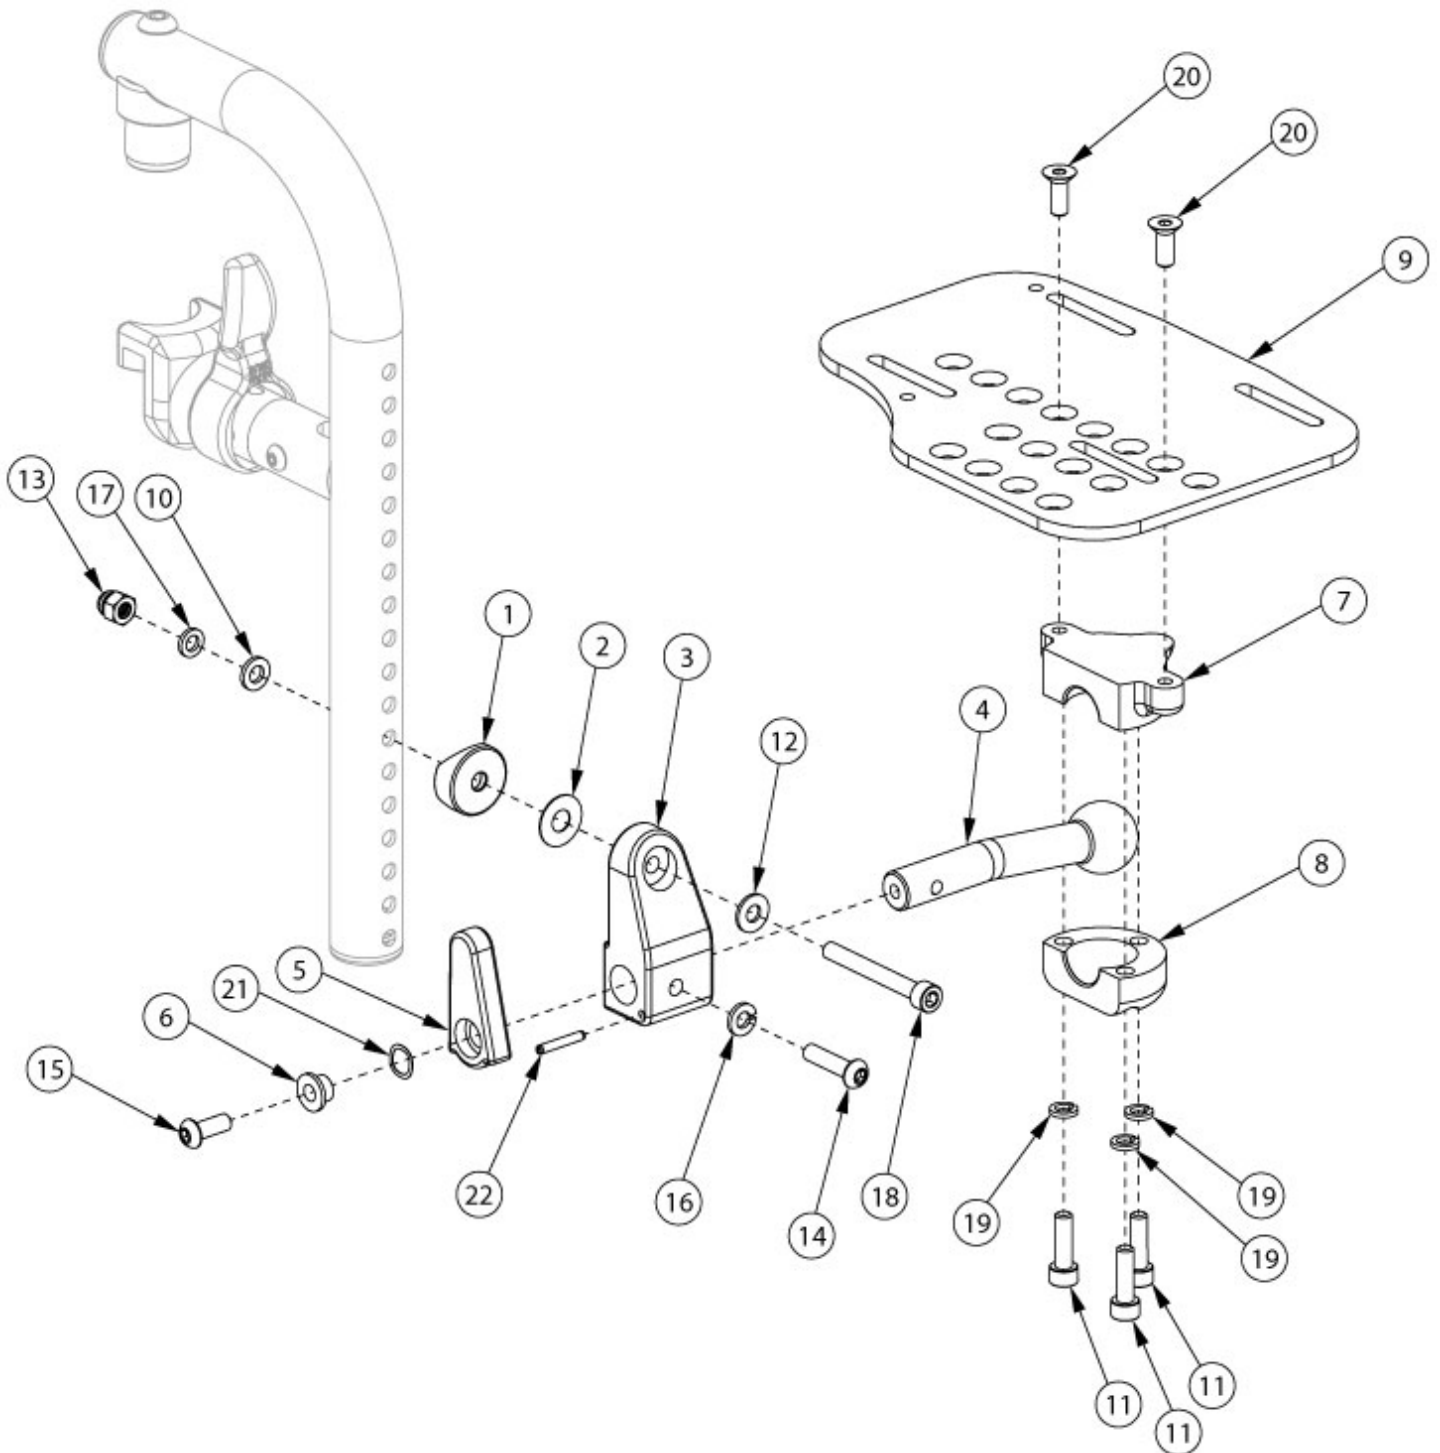

Catalyst 5 Footplates - Aluminum Locking Multi-Angle Adjustable Front Mount

Sizes for footplates / assemblies are based on seat width.

Item Number	Part Number	Description	Quantity	Retail
1, 2, 3a, 4-8, 10-22	107618	Footplate Hardware Kit Aluminum Locking Multi-Angle Adjustable, Right	1	\$263.67
1, 2, 3b, 4-8, 10-22	107619	Footplate Hardware Kit Aluminum Locking Multi-Angle Adjustable, Left	1	\$263.67
1, 2, 3a-3b, 4-8, 10-22	107620	Footplate Hardware Kit Aluminum Locking Multi-Angle Adjustable, PAIR	1	\$608.94
1, 2, 3a, 4-8, 9a, 10-22	107605	Footplate Kit Aluminum Locking Multi-Angle Adjustable, 14-15" Wide, Right	1	\$325.19
1, 2, 3a, 4-8, 9c, 10-22	107606	Footplate Kit Aluminum Locking Multi-Angle Adjustable, 16-17" Wide, Right	1	\$325.19
1, 2, 3a, 4-8, 9e, 10-22	107607	Footplate Kit Aluminum Locking Multi-Angle Adjustable, 18-24" Wide, Right	1	\$325.19
1, 2, 3b, 4-8, 9b, 10-22	107610	Footplate Kit Aluminum Locking Multi-Angle Adjustable, 14-15" Wide, Left	1	\$325.19
1, 2, 3b, 4-8, 9d, 10-22	107611	Footplate Kit Aluminum Locking Multi-Angle Adjustable, 16-17" Wide, Left	1	\$325.19
1, 2, 3b, 4-8, 9f, 10-22	107612	Footplate Kit Aluminum Locking Multi-Angle Adjustable, 18-24" Wide, Left	1	\$325.19
1, 2, 3a-3b, 4-8, 9a-9b, 10-22	107615	Footplate Kit Aluminum Locking Multi-Angle Adjustable, 14-15" Wide, PAIR	1	\$650.37
1, 2, 3a-3b, 4-8, 9c-9d, 10-22	107616	Footplate Kit Aluminum Locking Multi-Angle Adjustable, 16-17" Wide, PAIR	1	\$650.37
1, 2, 3a-3b, 4-8, 9e-9f, 10-22	107617	Footplate Kit Aluminum Locking Multi-Angle Adjustable, 18-24" Wide, PAIR	1	\$650.37
1	000055	Saddle 1"	1	\$1.58
2	000428	Wear Washer	1	\$2.63
3a, 22	109294	Multi-Angle Footrest Mount 1", with Spring Pin, Right	1	\$53.04
3b, 22	109295	Multi-Angle Footrest Mount 1", with Spring Pin, Left	1	\$53.04
4	003820	Ball Shaft 1" Multi-Angle	1	\$86.70
5	003821	Latch, Footplate, Multi-Angle	1	\$12.24
6	003822	Bushing, Latch, Multi-Angle	1	\$3.06
7	003823	Clamp, Upper, Footplate, Multi-Angle	1	\$35.70
8	003824	Clamp, Lower, Footplate, Multi-Angle	1	\$35.70
9a	003829	Footplate, Multi-Angle, 14-15W, Right	1	\$61.52
9b	003830	Footplate, Multi-Angle, 14-15W, Left	1	\$61.52
9c	003831	Footplate, Multi-Angle, 16-17W, Right	1	\$61.52
9d	003832	Footplate, Multi-Angle, 16-17W, Left	1	\$61.52
9e	003833	Footplate, Multi-Angle, 18-24W, Right	1	\$61.52
9f	003834	Footplate, Multi-Angle, 18-24W, Left	1	\$61.52