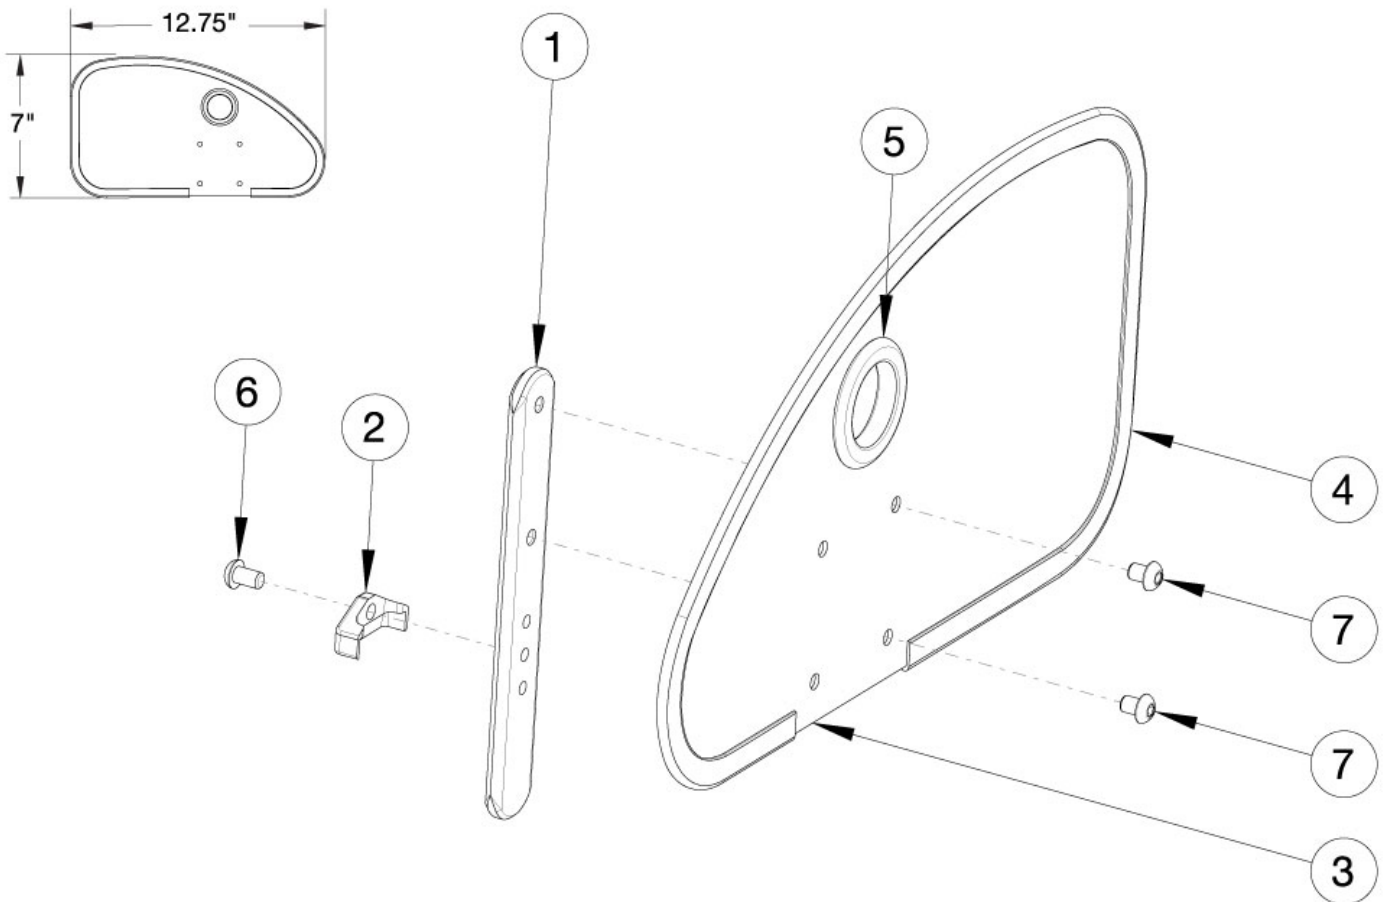

Rogue2 Side Guards - Aluminum Straight

If retrofitting, side guard receivers may be required.

Item Number	Part Number	Description	Quantity
1, 2, 3a, 4-7	108346	Aluminum Straight Side Guard Assembly Left, Black Matte	1
1, 2, 3a, 4-7	108347	Aluminum Straight Side Guard Assembly Right, Black Matte	1
1, 2, 3a, 4-7	108348	Aluminum Straight Side Guard Assembly (PAIR), Black Matte	1
1, 2, 3b, 4-7	108349_ _ _	Aluminum Straight Side Guard Assembly Left, Match Frame Color	1
1, 2, 3b, 4-7	108350_ _ _	Aluminum Straight Side Guard Assembly Right, Match Frame Color	1
1, 2, 3b, 4-7	108351_ _ _	Aluminum Straight Side Guard Assembly (PAIR), Match Frame Color	1
1	000140	Side Guard Post	1
2	001342	Side Guard Post Stop	1
3a, 4, 5	108342	Aluminum Straight Side Guard Left, Black Matte	1

Item Number	Part Number	Description	Quantity
3a, 4, 5	108343	Aluminum Straight Side Guard Right, Black Matte	1
3b, 4, 5	108344_ _ _	Aluminum Straight Side Guard Left, Match Frame Color	1
3b, 4, 5	108345_ _ _	Aluminum Straight Side Guard Right, Match Frame Color	1
6	101184	M6 x 10 BTN SHCS BLKZC w/Patch	1
7	101700	M6 x 8 BTN SHCS BLK ZC	2