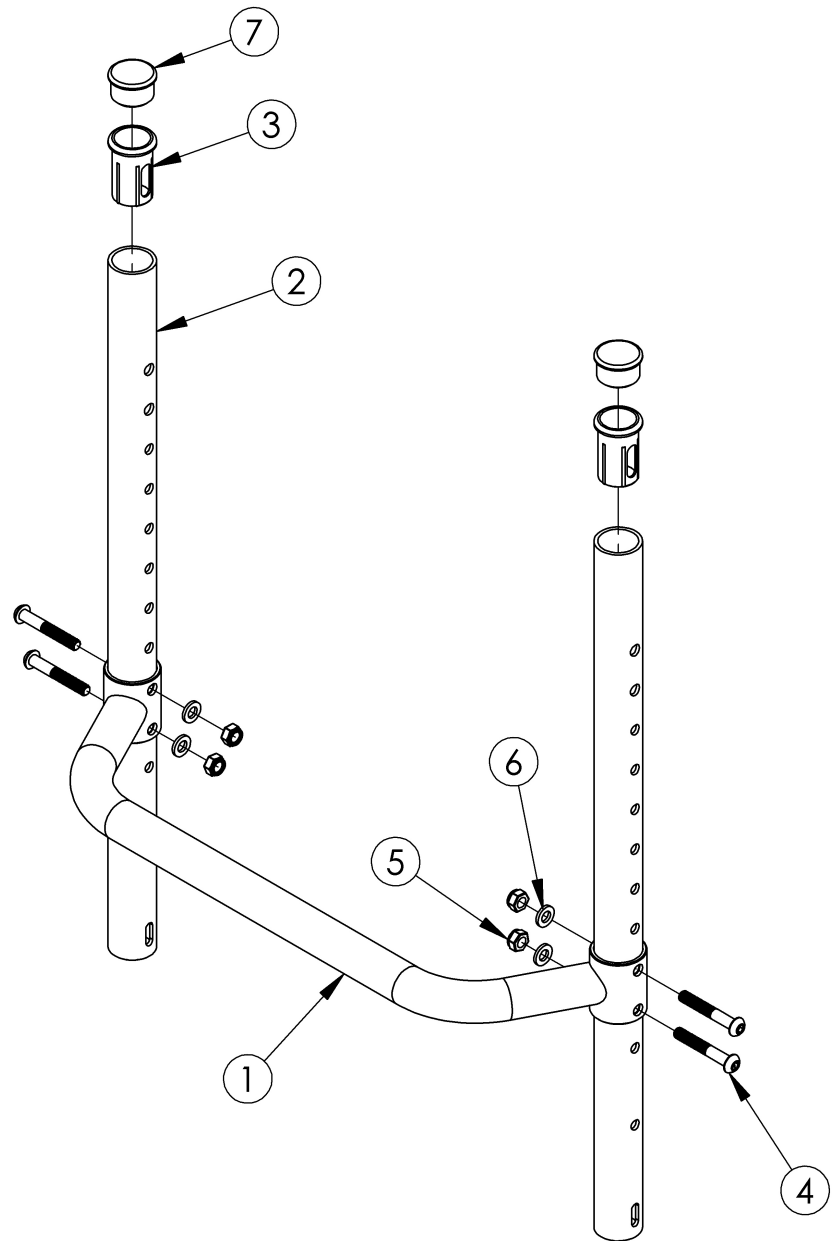

# Rogue ALX Fixed Height Backrest with Adjustable Height Rigidizer Bar (Formerly Tsunami)

Backrest 10"	10.3"
Backrest 11"	11.3"
Backrest 12"	12.3"
Backrest 13"	13.3"
Backrest 14"	14.3"
Backrest 15"	15.3"
Backrest 16"	16.3"
Backrest 17"	17.3"
Backrest 18"	18.3"
Backrest 19"	19.3"
Backrest 20"	20.3"
Backrest 21"	21.3"
Backrest 22"	22.3"

Item Number	Part Number	Description	Quantity
1a	000525	Adjustable Height Rigidizer Bar 10"	1
1b	000526	Adjustable Height Rigidizer Bar 11"	1
1c	000527	Adjustable Height Rigidizer Bar 12" Wide	1
1d	000528	Adjustable Height Rigidizer Bar 13" Wide	1

Item Number	Part Number	Description	Quantity
2j	109087	Backrest Tube Fixed Height, 15.25" <i>Used with 16" back height with omit push handles or 18" back height with standard or low profile push handles</i>	2
2k	109086	Backrest Tube Fixed Height, 16.25" <i>Used with 17" back height with omit push handles</i>	2
2l	000698	Backrest Tube Fixed Height, 17.25" <i>Used with 18" back height with omit push handles</i>	2
3	000034	Sleeve 3/4" x 1 1/2" <i>Used with standard push handles, low profile push handles or fold down push handles</i>	2
4	100797	M6 x 40 BHCS BLK ZC	4
5	100658	M6 Nylock Nut Blk Zn	4
6	100746	M6 Flat Washer Blk Zn	4
7	100804	Tube End Plug 1" <i>Used with omit push handles</i>	2