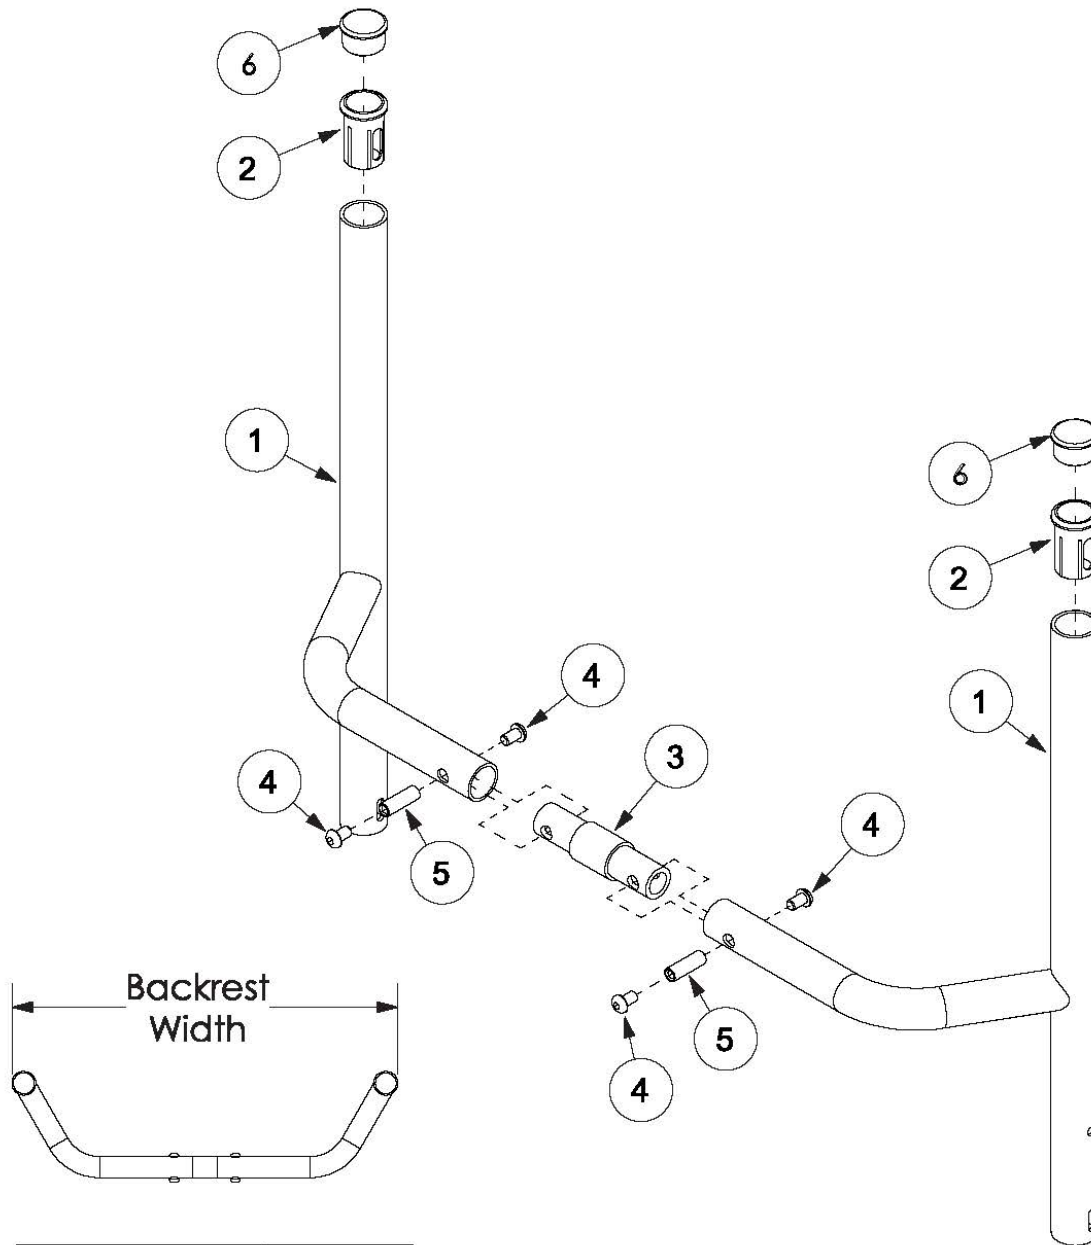

# Little Wave XP Fixed Height Backrest with Non-Adjustable Rigidizer Bar

Backrest 10"	10.13"
Backrest 11"	11.13"
Backrest 12"	12.13"
Backrest 13"	13.13"
Backrest 14"	14.13"
Backrest 15"	15.13"
Backrest 16"	16.13"