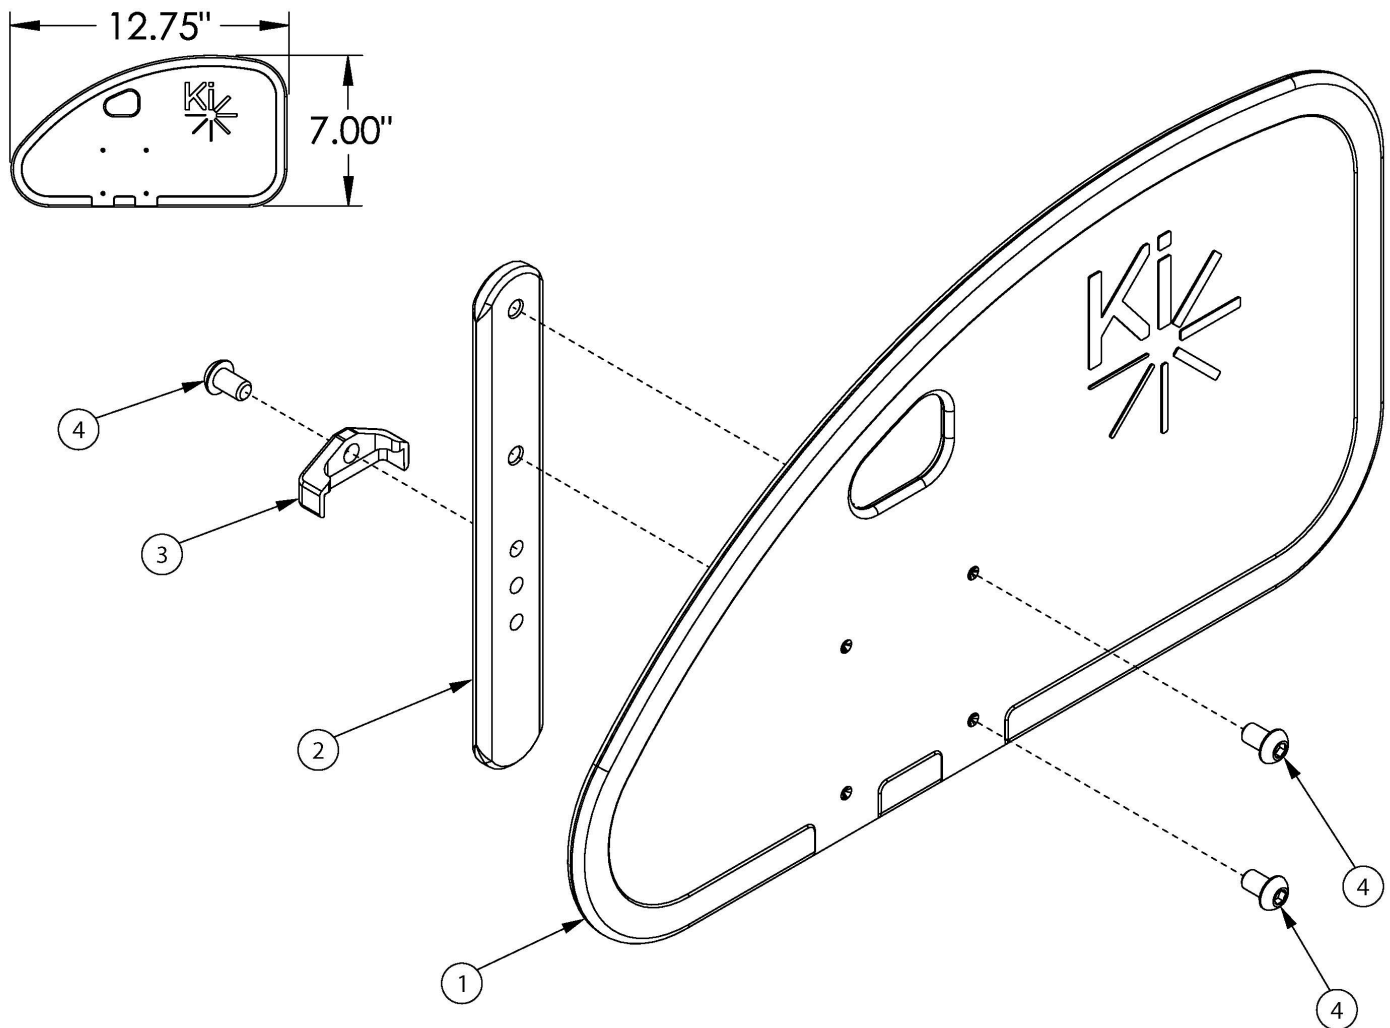

Rogue Side Guards - Removable Adult Composite

If retrofitting, side guard receivers may be required

Item Number	Part Number	Description	Quantity
1-4	112578	Side Guard Assembly, Rear Drilled, Left <i>Used on all configurations of rigid chairs.</i>	1
1-4	112579	Side Guard Assembly, Rear Drilled, Right <i>Used on all configurations of rigid chairs.</i>	1
1-4	112580	Side Guard Assembly, Rear Drilled, PAIR <i>Used on all configurations of rigid chairs.</i>	1
1	112574	Side Guard Panel Rear Drilled	1
2	000140	Side Guard Post	1
3	001342	Side Guard Post Stop	1

Item Number	Part Number	Description	Quantity
4	101184	M6 x 10 BTN SHCS BLKZC w/Patch	3