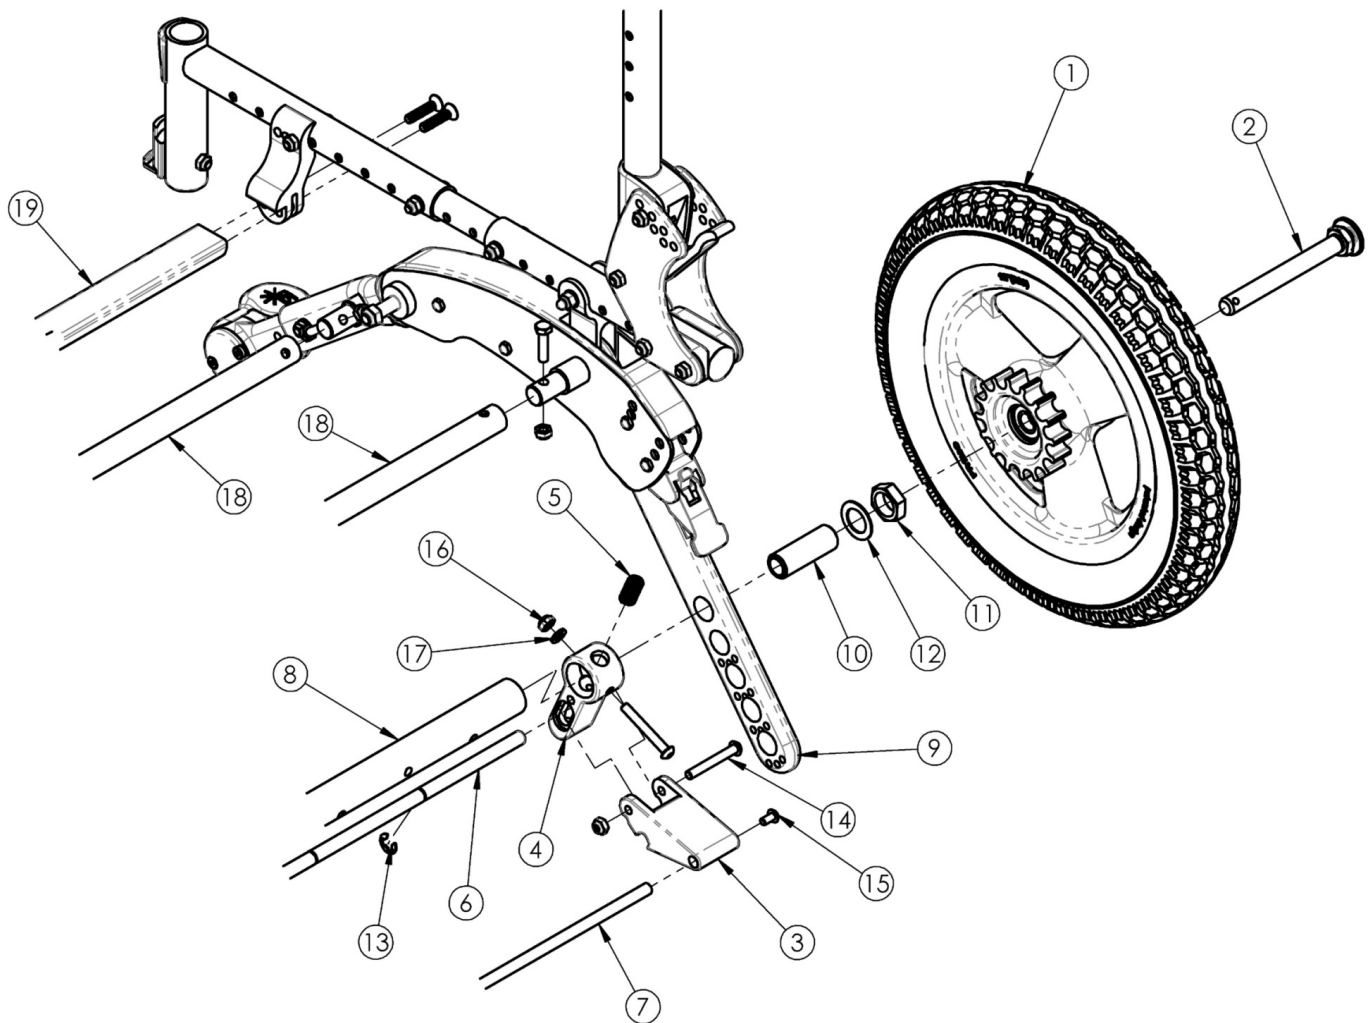

# Discontinued Flip Attendant Foot Lock

*This Flip Attendant Foot Lock is discontinued and was used on serial numbers prior to FLP007536.*

Item Number	Part Number	Description	Quantity
1a	502853	Flip Attendant Foot Lock Wheel, 12" Pneumatic EACH	1
1b	502854	Flip Attendant Foot Lock Wheel, 12" Airless EACH	1
1c	502855	Flip Attendant Foot Lock Wheel, 12" Full Poly EACH	1
1d	502856	Flip Attendant Foot Lock Wheel, 16" Pneumatic EACH	1
1e	502857	Flip Attendant Foot Lock Wheel, 16" Airless EACH	1
1f	502858	Flip Attendant Foot Lock Wheel, 16" Full Poly EACH	1
2	101108	Axle Quick Release w/ Button 1/2" x 99MM	2

Item Number	Part Number	Description	Quantity
3	001928	Lever, Hub Lock	2
5	001929	Spring, Hub Lock	2
7a	001939	Link Rod Hub Lock 10 Wide	1
7b	001940	Link Rod Hub Lock 11 Wide	1
7c	001941	Link Rod Hub Lock 12 Wide	1
7d	001942	Link Rod Hub Lock 13 Wide	1
7e	001943	Link Rod Hub Lock 14 Wide	1
7f	001944	Link Rod Hub Lock 15 Wide	1
7g	001945	Link Rod Hub Lock 16 Wide	1
7h	001946	Link Rod Hub Lock 17 Wide	1
7i	001947	Link Rod Hub Lock 18 Wide	1
8a	001840	Axle Tube, 10W	1
8b	001841	Axle Tube, 11W	1
8c	001842	Axle Tube, 12W	1
8d	001843	Axle Tube, 13W	1
8e	001844	Axle Tube, 14W	1
8f	001845	Axle Tube, 15W	1
8g	001846	Axle Tube, 16W	1
8h	001847	Axle Tube, 17W	1
8i	001848	Axle Tube, 18W	1
9a	001838	Axle Bar, Standard	2
9b	001839	Axle Bar, Self Propel	2
10	100756	Axle Receiver 1/2" Diameter	2
11	100514	Axle Receiver Nut M18 x D12 x 8mm	2
12	100583	Axle Plate Washer 18mm	2
13	102811	E-Ring, 3/8"	2
14	100670	M6 x 45 BTN SHCS BLK ZC	4
15	100669	M5 x 10 BTN SHCS BLKZC w/Patch	2

<b>Item Number</b>	<b>Part Number</b>	<b>Description</b>	<b>Quantity</b>
19h	001886	Strut Tube Seat 17 Wide	1
19i	001887	Strut Tube Seat 18 Wide	1