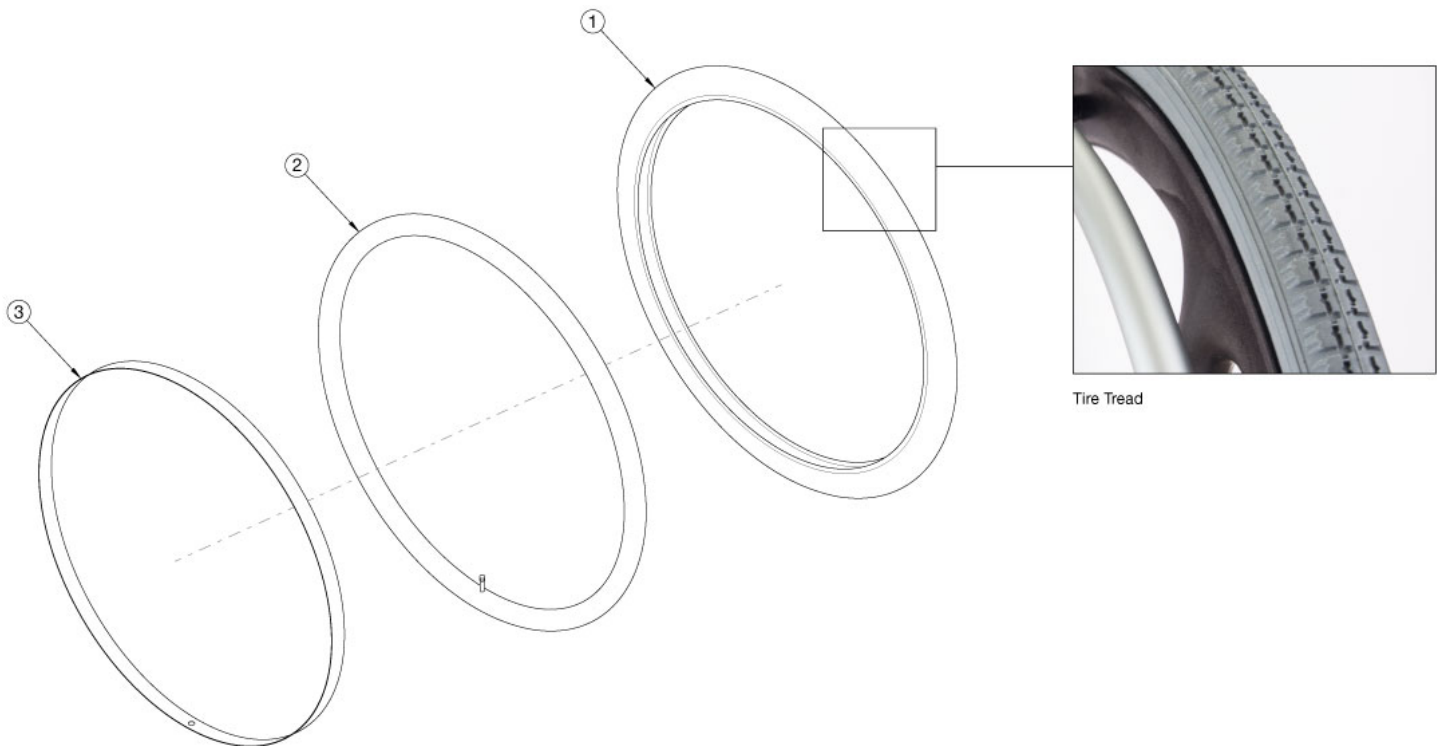

# Rogue XP Tires - Pneumatic

<p>

Please note tab mounted handrims must be installed prior to the tire being installed.

Item Number	Part Number	Description	Quantity	Retail
1b-3	110001	Tire 20" x 1 3/8" Pneumatic, Inner Tube and Rim Strip Kit	1	\$44.12
1c-3	110002	Tire 22" x 1 3/8" Pneumatic, Inner Tube and Rim Strip Kit	1	\$44.12
1d-3	110003	Tire 24" x 1 3/8" Pneumatic, Inner Tube and Rim Strip Kit	1	\$45.22
1b	100911	Tire 20" x 1 3/8" Pneumatic	1	\$26.47
1c	100634	Tire 22" x 1 3/8" Pneumatic	1	\$26.47
1d	111818	Tire 24" x 1 3/8" Pneumatic (K103) <i>Replacement for part number 100635</i>	1	\$26.27