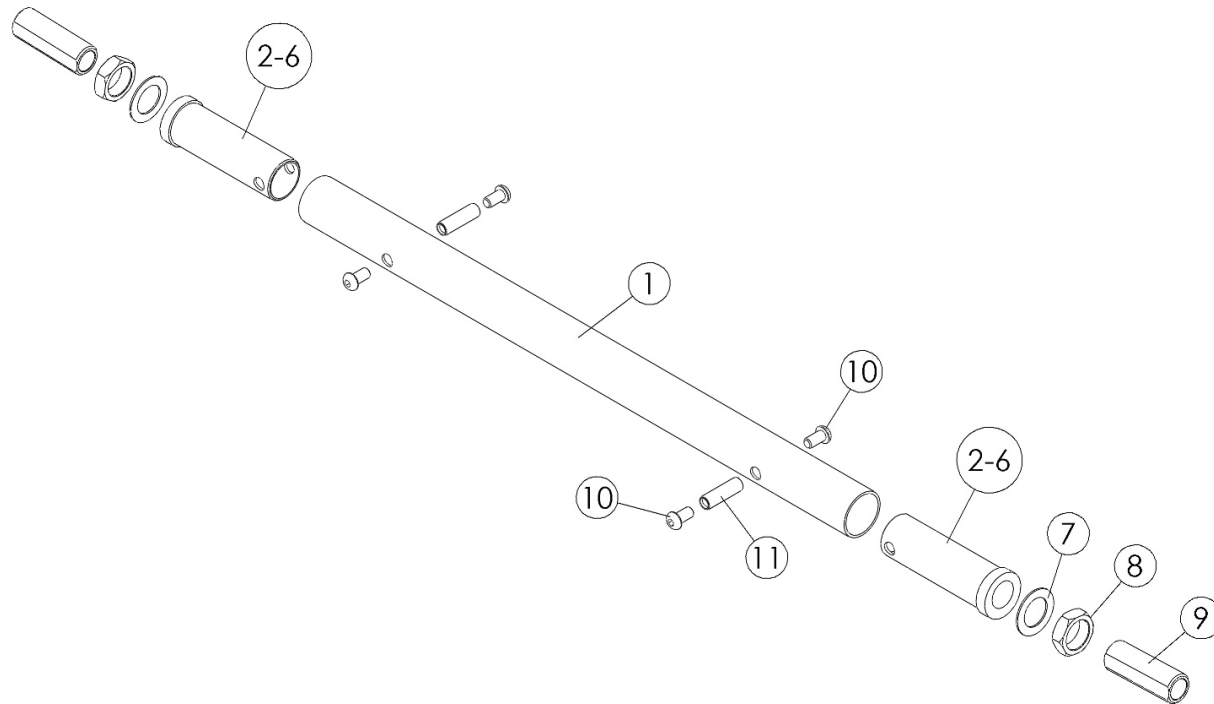

Rigid Camber Tube and Adapters

Black Camber Tube kits based on seat width. Color Anodized Camber Tube kits used on all chair widths. New camber tube required when changing the degree of camber by more than 2 degrees. If Wheelchair Drive Ready Option is present, replacement parts need to be processed through Alber USA.

Item Number	Part Number	Description	Quantity
1a	503238	Camber Tube Rigid 8" Kit Black	1
1b	503239	Camber Tube Rigid 9" Kit Black	1
1c	500720	Camber Tube Rigid 10" Kit Black	1
1d	500721	Camber Tube Rigid 11" Kit Black	1
1e	500722	Camber Tube Rigid 12" Kit Black	1
1f	500723	Camber Tube Rigid 13" Kit Black	1
1g	500724	Camber Tube Rigid 14" Kit Black	1
1h	500725	Camber Tube Rigid 15" Kit Black	1
1i	500726	Camber Tube Rigid 16" Kit Black	1

Item Number	Part Number	Description	Quantity
6b, 10, 11	113213	8° Camber Adapter Kit, Drum Brake <i>For complete drum brake adapter set up, see Rogue XP / Clik / Little Wave XP Drum Brake page</i>	2
7	100583	Axle Plate Washer 18mm	2
8	100514	Axle Receiver Nut M18 x D12 x 8mm	2
9	000985	Axle Receiver with Flats M18 x 1/2" ID	2
10	100667	M6 x 12 BTN SHCS BLKZC w/Patch	4
11	000066	M6 x 27 Threaded Barrel	2