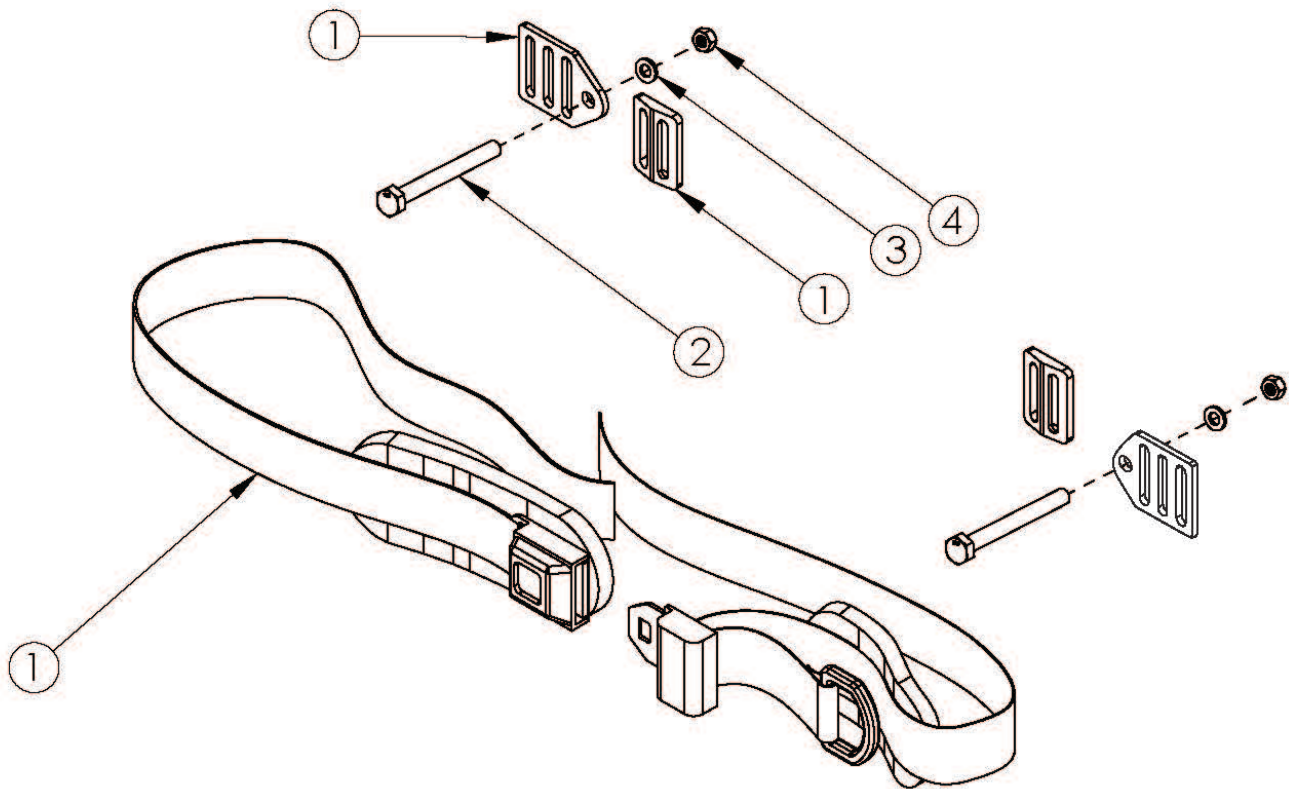

Catalyst Pelvic Positioning Belts - 1" Padded Auto Buckle and Hardware

Item Number	Part Number	Description	Quantity
1, 2, 3, 4	111215	Belt Pelvic Positioning 1" Auto Buckle Padded 53", Catalyst/Spark	1
1	100613	Belt Pelvic Positioning 1" Auto Buckle Padded 53"	1
2	100681	M6 x 40 CLS8.8 DIN931 HHCS ZC	2
3	100746	M6 Flat Washer Blk Zn	2
4	100658	M6 Nylock Nut Blk Zn	2