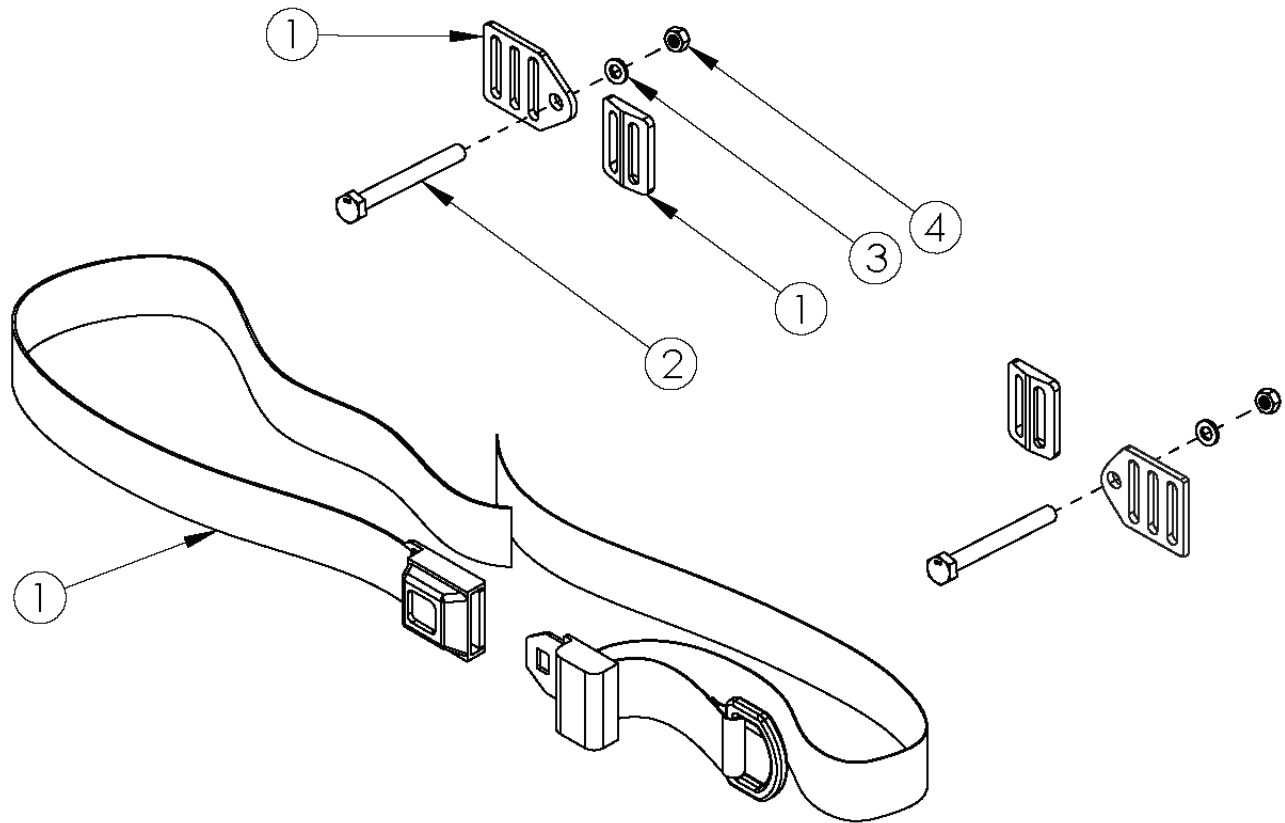

Rogue2 Pelvic Positioning Belt - 1" Auto Buckle

Item Number	Part Number	Description	Quantity
1, 2, 3, 4	111383	Belt Pelvic Positioning 1" Auto Buckle 51", RG ALX/Rogue/LW XP	1
1	100614	Belt Pelvic Positioning 1" Auto Buckle 51"	1
2	101781	M6 x 50mm Partial Thread BHCS Blk ZC	2
3	100746	M6 Flat Washer Blk Zn	2
4	100658	M6 Nylock Nut Blk Zn	2