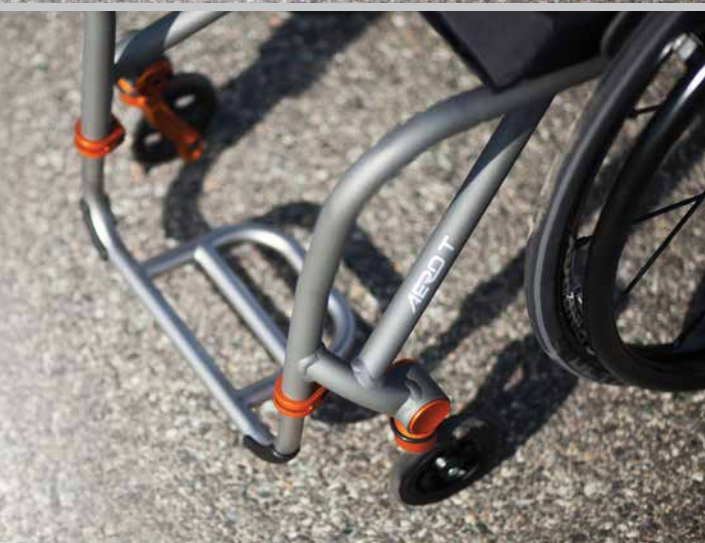

AERO T

PURE
GEOMETRY.

Take in the curves and lines of TiLite's most advanced aluminum chair. The Aero T's dual-tube frame minimizes weight while maximizing performance. Add to that full adjustability and TiFit, and you've got something special. It's all in the ride.

AERDT

TECHNICAL SPECIFICATIONS.

Frame Features	Aluminum Dual-Tube Rigid TiFit Full Adjustability
Frame Options	Titanium Frame Upgrade SuperLite Edition Armed Forces Edition Power Adaptable Frame Reinforced Frame
Transport Weight*	12 lbs.
Weight Limit	265 lbs.
Total Chair Width*	23"
Seat Width	12" - 20"
Front Seat Width (Seat Taper)	3 Options
Seat Depth	12" - 20"
Front Seat Height	15" - 21"
Rear Seat Height	13" - 21"
Camber	0°, 2°, 4°, 6°, 8°, 12°, 15° or 18°
Front Frame Angle	70°, 80°, 85° or 90°
Footrest Width Options	Standard Taper or V-Front End
Center of Gravity Adjustment	5"
Front Wheels	23 Options
Rear Wheels	67 Options
Handrims	15 Options
Convenience	Folding Angle Adjustable Seat Back
Aesthetics	5 Aluminum Frame Finishes 19 Frame Colors 6 Color Anodize Packages 7 Ultrasuede Colors 8 Spinergy Wheel Colors
HCPCS Code	K0005
Warranty	Lifetime on Frame Limited Lifetime on Components

*Weights and widths based on 16" x 16" chair with 0° camber, minimum rear wheel spacing and all standard features. Rear wheels are not included in transport weight. For reference, a pair of standard 24" rear wheels weighs 7.2 lbs.

TIFIT. PERSONAL ERGONOMICS.

The difference between a TiFit® chair and all other chairs is that a TiFit chair is a wheeled prosthetic: Every frame is made to measure. The optimized fit of a TiFit chair brings unparalleled performance and function. You will feel the difference in everything you do.