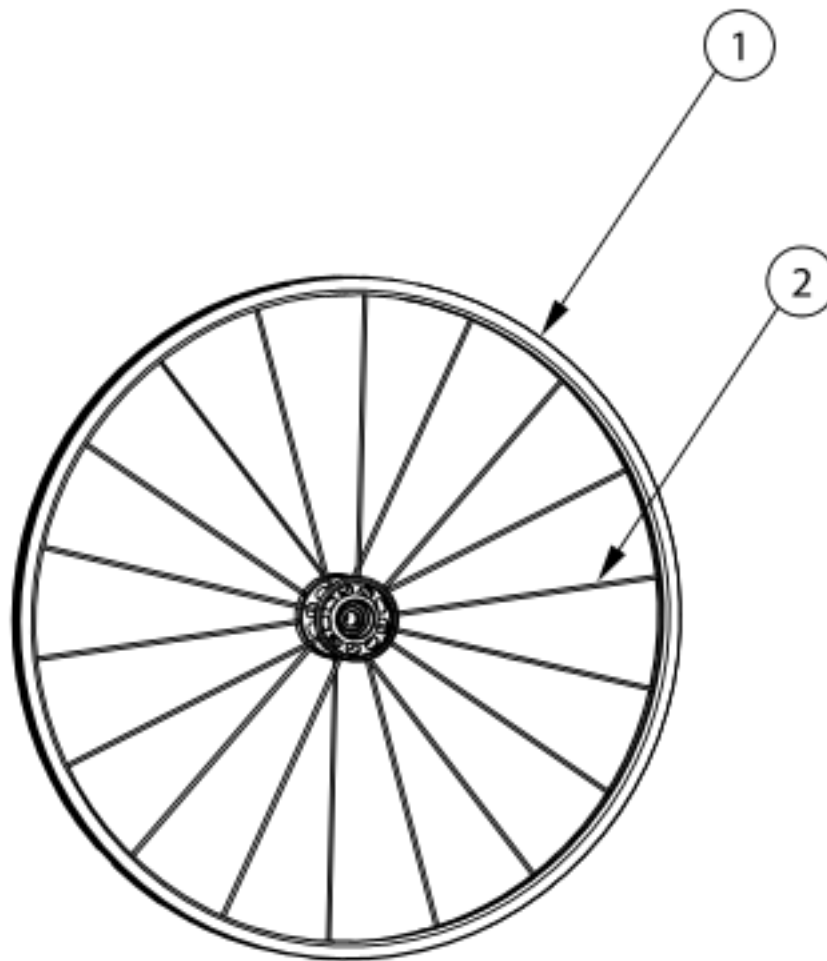

## Rogue Wheels - MAXX Spoke

*If changing wheel size and anti-tips are present, new anti-tips may be required. If changing wheel style, new axles may be needed. Please note tab mounted handrims must be installed prior to the tire being installed. If Drum Brake is present, see MAXX Spoke for Drum Brake page.*

Item Number	Part Number	Description	Quantity
1a	108244	Wheel 20" MAXX Spoke, Black Hub/Rim/Spokes	1
1b	105135	Wheel 22" MAXX Spoke, Black Hub/Rim/Spokes	1
1c	105136	Wheel 24" MAXX Spoke, Black Hub/Rim/Spokes	1
1d	107436	Wheel 25" MAXX Spoke, Black Hub/Rim/Spokes	1
1e	107437	Wheel 26" MAXX Spoke, Black Hub/Rim/Spokes	1
2a	109274	Replacement Spoke MAXX Spoke 20"	1

See Page 2 for Discontinued Wheels.

**Tire Component Chart (Discontinued Wheels)**

Wheel		1 3/8" Street Pneumatic			1" High Pressure			1 3/8" Euro Trek Knobby			1" Schwalbe				1 3/8" Schwalbe HS-127			2" Mountain			
Wheel	Wheel Part #	Tire	Inner Tube	Rim Strip	Tire	Inner Tube	Rim Strip	Tire	Inner Tube	Rim Strip	Mara-thon Tire	One Tire	Inner Tube	Rim Strip	Tire	Inner Tube	Rim Strip	Tire	Inner Tube	Rim Strip	
18" Ki Spoke	200529	101587	101588	101137																	
20" Ki Spoke	200530	100911	100912	101137	102957	102844	101137														
22" Ki Spoke	200531	100634	100588	101908	102961	100609	101908											101475	100588	101908	
24" Ki Spoke	200532	111818	100589	100596	102958	100580	100596	102982	100589	100596	100864	103176	100580	100596	102920	100589	100596	101476	101188	100596	
25" Ki Spoke	200533				102959	101457	101452				101357	103177	101457	101452				100166	100208	101452	
26" Ki Spoke	200534	100636	100590	100608	102960	100582	100597				100865		100582	100597							
20" 5-Spoke X Core	101961	100911	100912	101137																	
22" 5-Spoke X Core	101962	100634	100588	101908																	
24" 5-Spoke X Core	100960	111818	100589	100596				102982	100589	100596					102920	100589	100596				