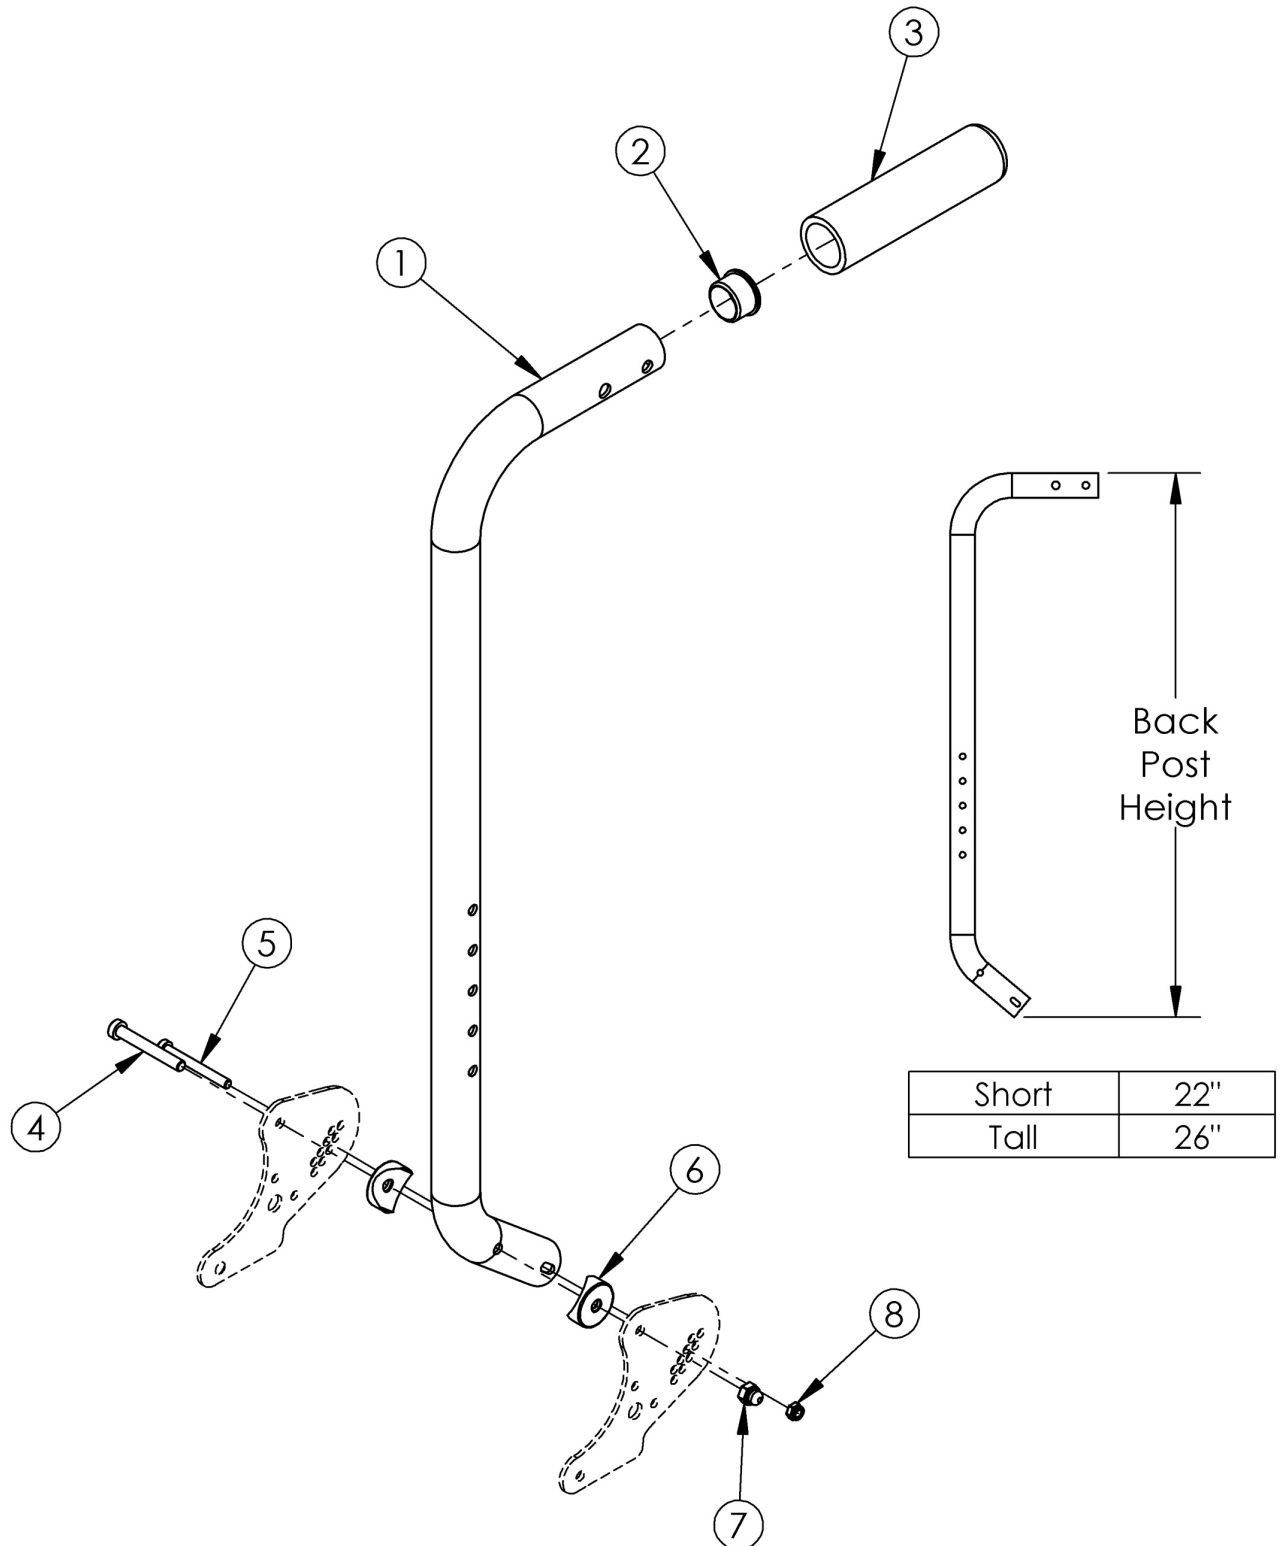

(Discontinued) Catalyst Depth Adjustable Backrest with Push Handle

This backrest style discontinued February 8th, 2021

Item Number	Part Number	Description	Quantity
1a - 8	501206	Back Post Depth Adjustable with Push Handle Short Assm with Hardware CAT/ SPARK	1
1b - 8	501207	Back Post Depth Adjustable with Push Handle Tall Assm with Hardware CAT/ SPARK	1
1a, 2, 3	500613	Back Post Depth Adjustable with Push Handle Short Assm CAT/ SPARK	1
1b, 2, 3	500614	Back Post Depth Adjustable with Push Handle Tall Assm CAT/ SPARK	1
4-8	111164	Depth Adjustable Backrest Attaching Hardware Kit	1
4	101123	M6 x 45 Low SHCS BLK ZC	1
5	101186	M5 X 45 CLS12.9 DIN912 SHCS P/THD BLZ	1
6	000055	Saddle 1"	2
7	100558	M6 Nyl Ins Domed Cap L/N Zc	1
8	100657	M5 Nylock Nut Blk Zn	1