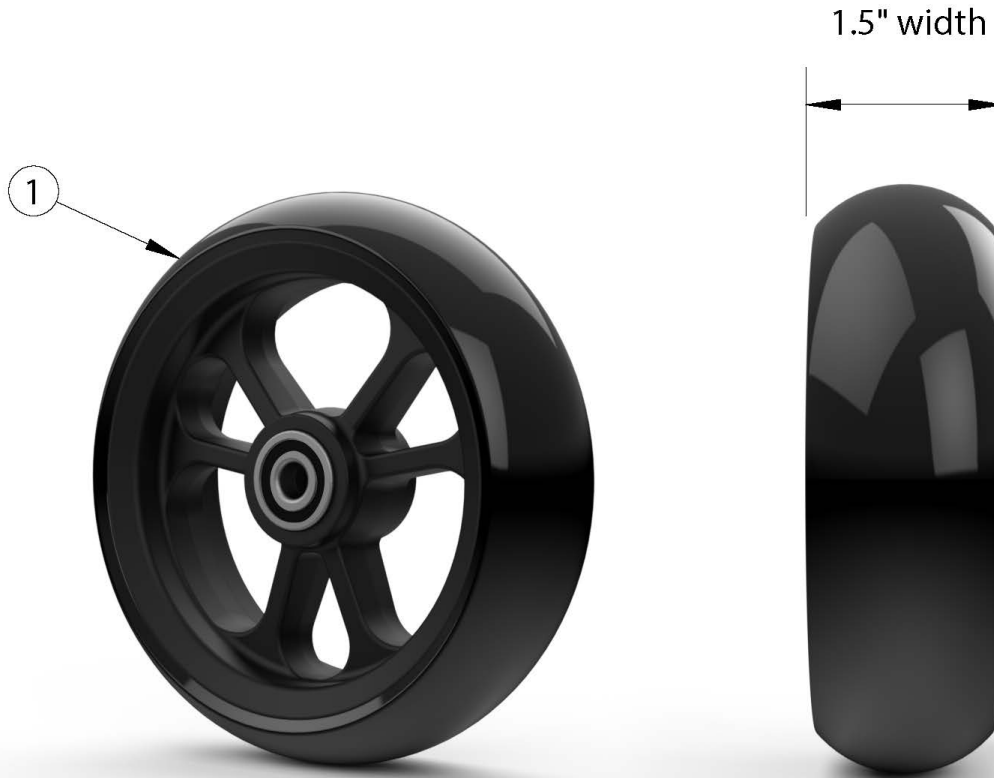

Catalyst E Casters - 1.5" Poly

If changing size of casters, new forks may be needed.

Item Number	Part Number	Description	Quantity
1a	111842	Caster 4 x 1.5" Poly	1
1b	111843	Caster 5 x 1.5" Poly	1
1c	111844	Caster 6 x 1.5" Poly	1