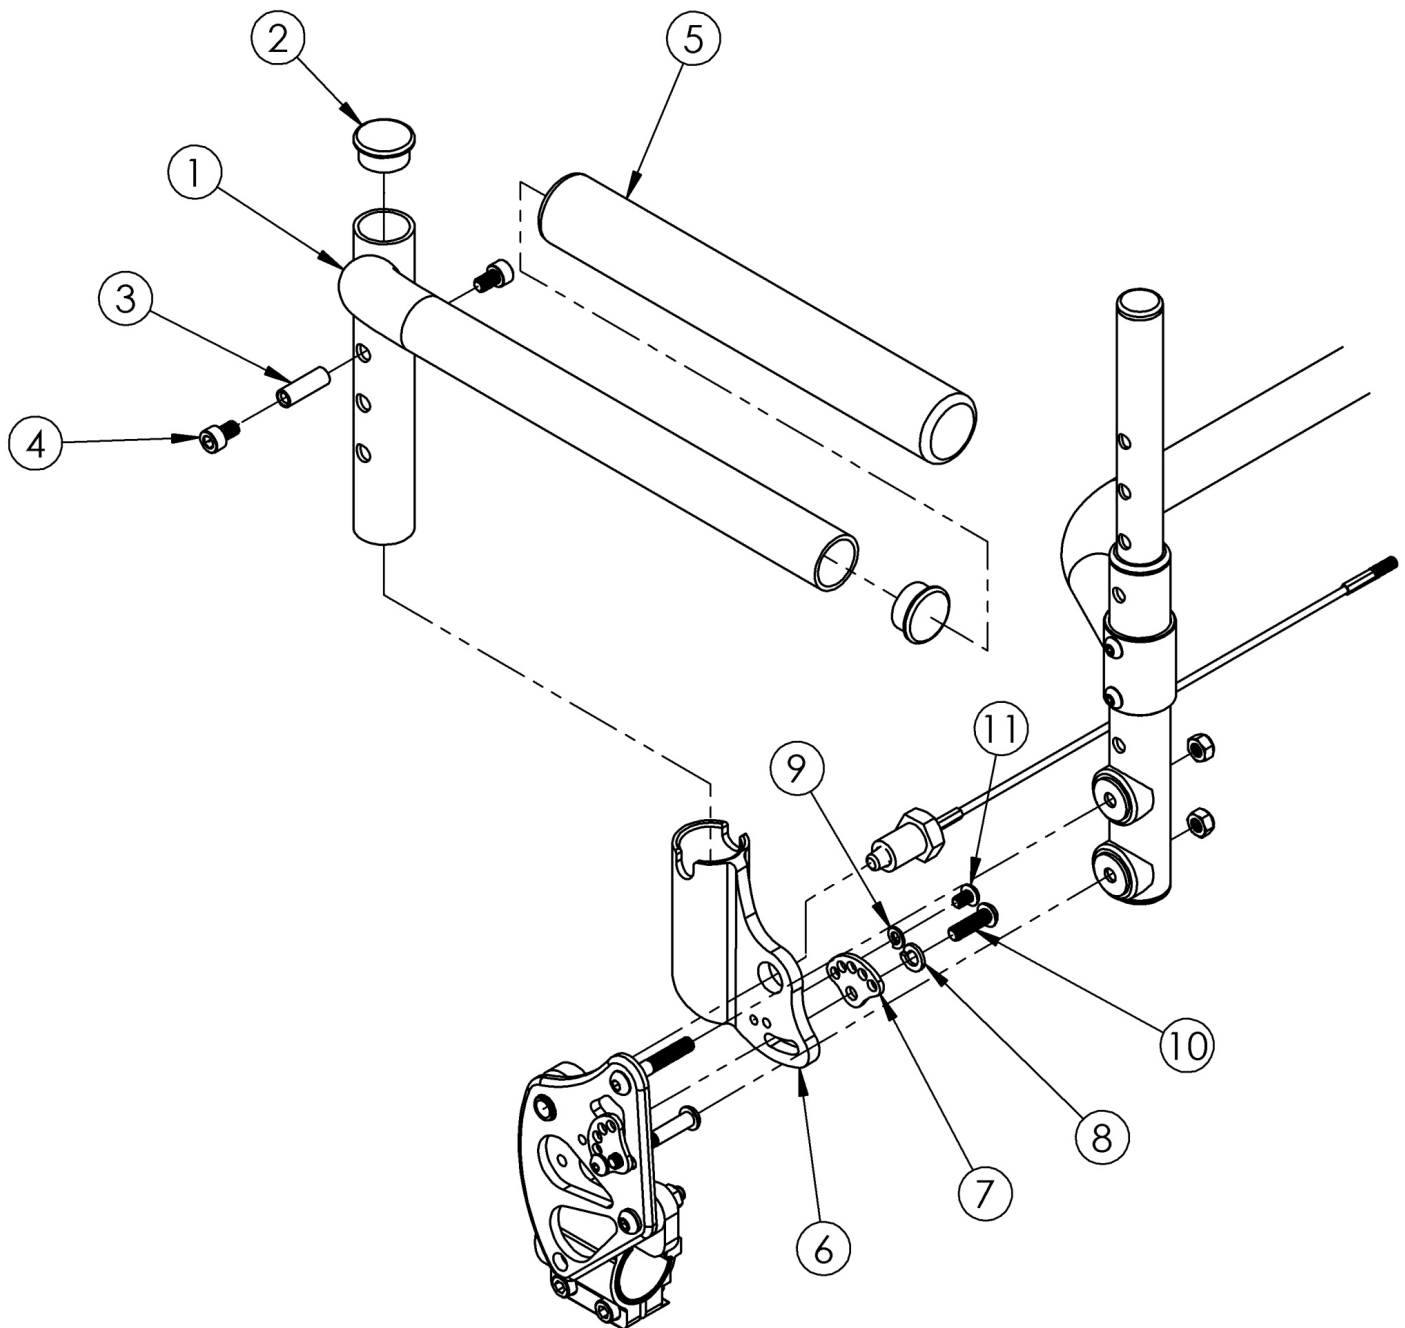

# Clik / Rogue XP Swing Away Armrest

Swing Away Arm	Height Range
Short	7"-9"
Tall	9.25"-11.25"

When to use Short vs. Tall Swing Away Arms: 18" Wheel: Rear Seat Height = 11.5" use Tall // Rear Seat Height = 12" or greater use Short 20" Wheel: Rear Seat Height = 12.5" use Tall // Rear Seat Height = 13" or greater use Short 22" Wheel: Rear Seat Height = 13.5-14.5" use Tall // Rear Seat Height = 15" or greater use Short 24" Wheel: Rear Seat Height = 14.5-16.5" use Tall // Rear Seat Height = 17" or greater use Short 25" Wheel: Rear Seat Height = 14.5-17.7" use Tall // Rear Seat Height = 18" or greater use Short

Item Number	Part Number	Description	Quantity
1a, 2-11	502492	Swing Away Short Armrest w/ Receiver Assembly Right	1
1b, 2-11	502493	Swing Away Short Armrest w/ Receiver Assembly Left	1
1a, 1b, 2-11	502494	Swing Away Short Armrest w/ Receiver Assembly PAIR	1
1c, 2-11	502495	Swing Away Tall Armrest w/ Receiver Assembly Right	1
1d, 2-11	502496	Swing Away Tall Armrest w/ Receiver Assembly Left	1
1c, 1d, 2-11	502497	Swing Away Tall Armrest w/ Receiver Assembly PAIR	1
1a, 2 - 5	502485	Swing Away Short Armrest Assembly Right	1
1b, 2 - 5	502486	Swing Away Short Armrest Assembly Left	1
1a, 1b, 2 - 5	502487	Swing Away Short Armrest Assembly PAIR	1
1c, 2 - 5	502488	Swing Away Tall Armrest Assembly Right	1
1d, 2 - 5	502489	Swing Away Tall Armrest Assembly Left	1
1c, 1d, 2 - 5	502490	Swing Away Tall Armrest Assembly PAIR	1
6-11	502491	Swing Away Armrest Receiver Assembly One Side	1
2	100804	Tube End Plug 1"	2
3	000065	M6 x 23.68 Threaded Barrel	1
4	101179	M6 X 10 Shcs Blk Zc W/Patch	2
6	001769	Arm Receiver LW	1
7	001762	Arc Adjustment Cam	1
8	101835	M6 Lock Washer Blk Zn	1
9	102614	M5 Split Lock Washer BLK ZC	1
10	102623	M6 x 20 BHCS BLK ZC	1
11	102621	M5 x 8 BHCS BLK ZC	1