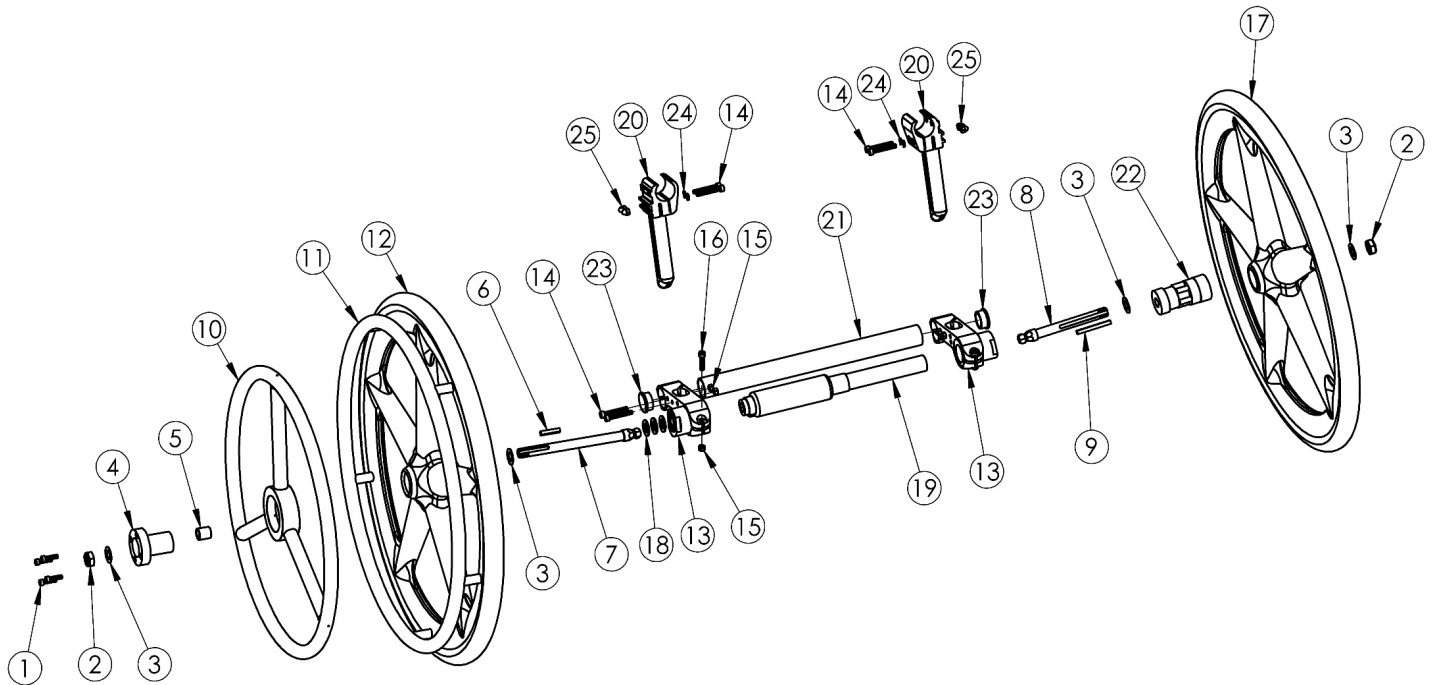

(Discontinued) Klik One Arm Drive Hex Style

One Arm Drive Kits do not include rear tires

Item Number	Part Number	Description	Quantity	Retail
10a	003200	One Arm Drive Handrim Aluminum 20"	1	$262.65
10b	003199	One Arm Drive Handrim Aluminum 22"	1	$262.65
10c	003198	One Arm Drive Handrim Aluminum 24"	1	$262.65
10d	003203	One Arm Drive Handrim Poly Coated 20"	1	$414.99
10e	003202	One Arm Drive Handrim Poly Coated 22"	1	$414.99
10f	003201	One Arm Drive Handrim Poly Coated 24"	1	$414.99
11a	101897	Handrim Aluminum Anodized 5 Rivet Nut 20"	1	$68.29
11b	101898	Handrim Aluminum Anodized 5 Rivet Nut 22"	1	$68.29
11c	100975	Handrim Aluminum Anodized 5 Rivet Nut 24"	1	$57.78
12a	101961	Wheel X Core Mag 5-Spoke 20" Black	1	$147.08
12b	101962	Wheel X Core Mag 5-Spoke 22" Black	1	$141.83
12c	100960	Wheel X Core Mag 5-Spoke 24" Black	1	$136.58
13a	003209	One Arm Drive Rogue/Clik Axle Mount 2 Degree Camber PAIR	1	$582.92