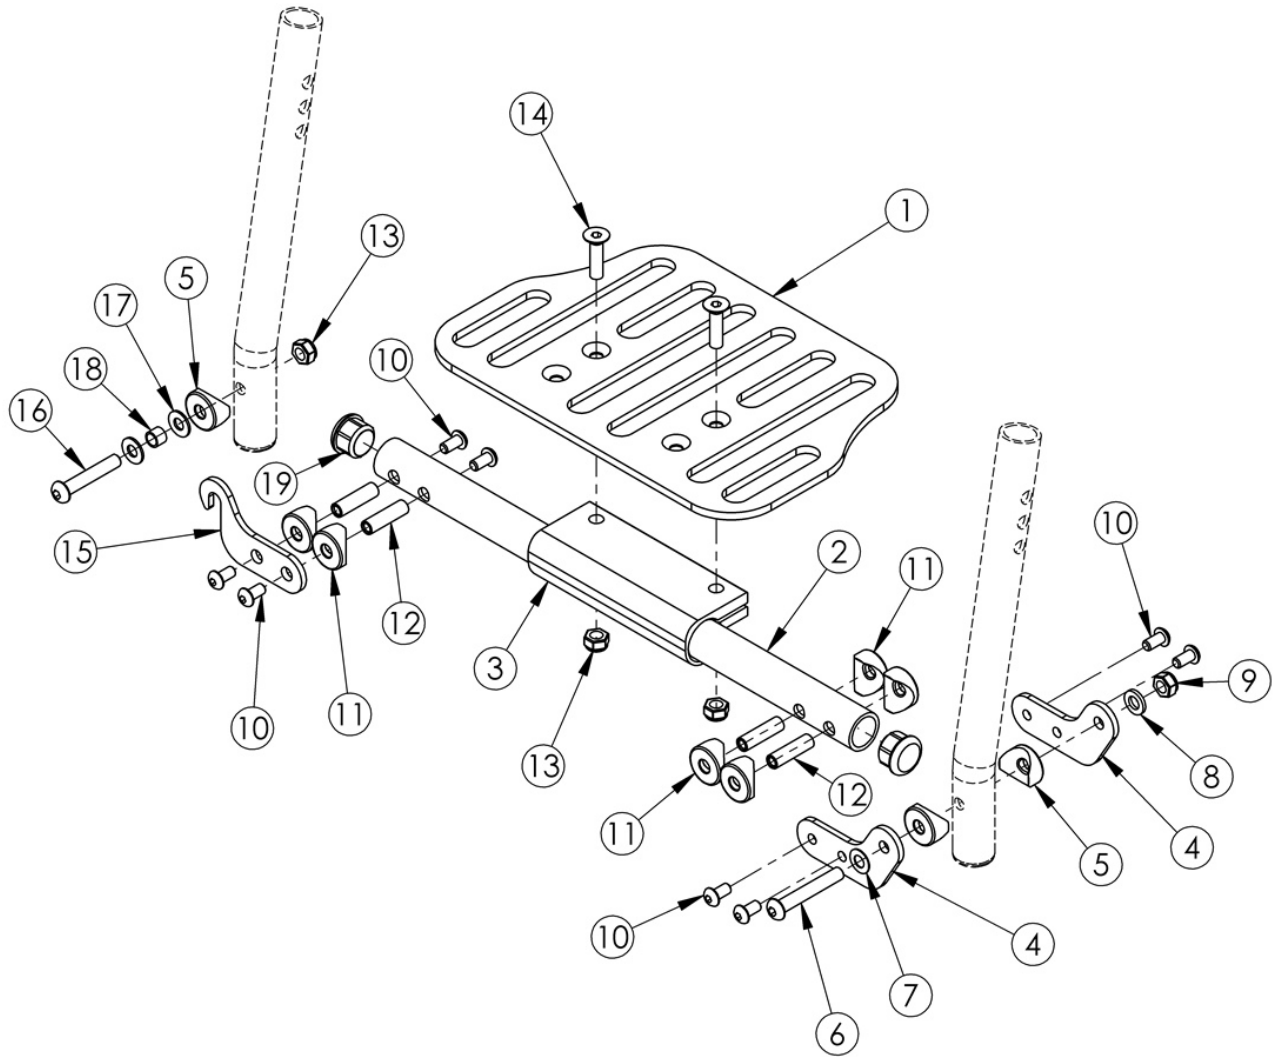

Catalyst 4 Footplates - One Piece Flip Up

Assemblies are based on seat width. Only compatible with extension tube hangers. If changing footplate style, new extension tubes may be needed.

Item Number	Part Number	Description	Quantity
3-19	112894	Hardware Assembly for One Piece Flip Up Footplate	1
1a, 2a, 3-19	500517	Footrest Assembly One Piece Flip 14" Wide	1
1a, 2b, 3-19	500518	Footrest Assembly One Piece Flip 15" Wide	1
1a, 2c, 3-19	500519	Footrest Assembly One Piece Flip 16" Wide	1

Item Number	Part Number	Description	Quantity
13	100658	M6 Nylock Nut Blk Zn	3
14	100662	M6 x 25 FSHCS BLK ZC	2
15	000356	Flip Up Footrest Latch	1
16	101811	M6 x 35 BHCS Blk Zn	1
17	100831	1/2" Washer OD .040" Thick	2
18	000354	Flip Up Ferrule	1
19	100638	Tube End Plug 3/4"	2