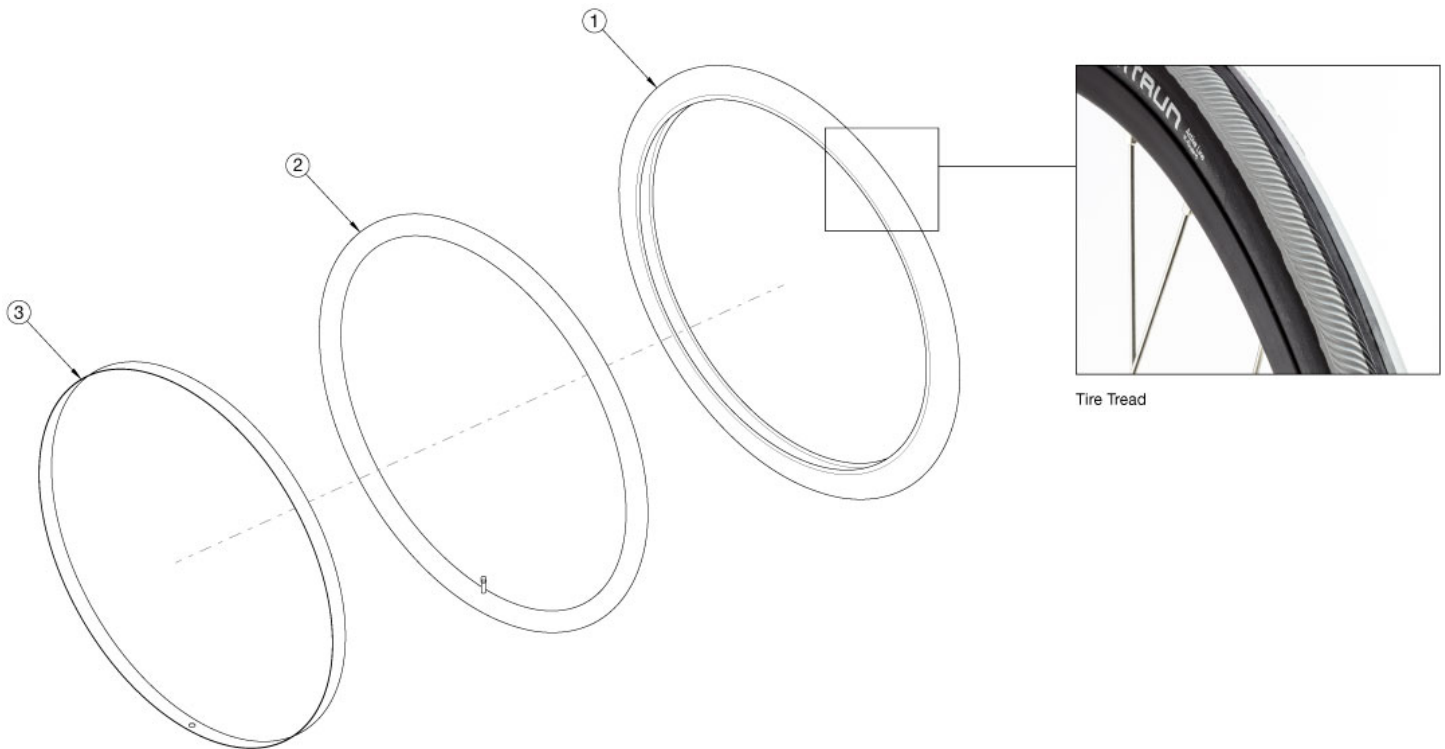

Rogue ALX Tires - High Pressure (Formerly Tsunami)

Please note tab mounted handrims must be installed prior to the tire being installed.

Item Number	Part Number	Description	Quantity
1a-3	110005	Tire 20" x 1" High Pressure, Inner Tube and Rim Strip	1
1b-3	110006	Tire 22" x 1" High Pressure, Inner Tube and Rim Strip	1
1c-3	110007	Tire 24" x 1" High Pressure, Inner Tube and Rim Strip	1
1d-3	110008	Tire 25" x 1" High Pressure, Inner Tube and Rim Strip	1
1e-3	110009	Tire 26" x 1" High Pressure, Inner Tube and Rim Strip	1
1a	102957	Tire 20" x 1" High Pressure, Right Run (25-451)	1
1b	100610	Tire 22" x 1" High Pressure - K196 Grey	1
1c	102958	Tire 24" x 1" High Pressure, Right Run (25-540)	1
1d	102959	Tire 25" x 1" High Pressure, Right Run (25-559)	1
1e	102960	Tire 26" x 1" High Pressure, Right Run (25-590)	1