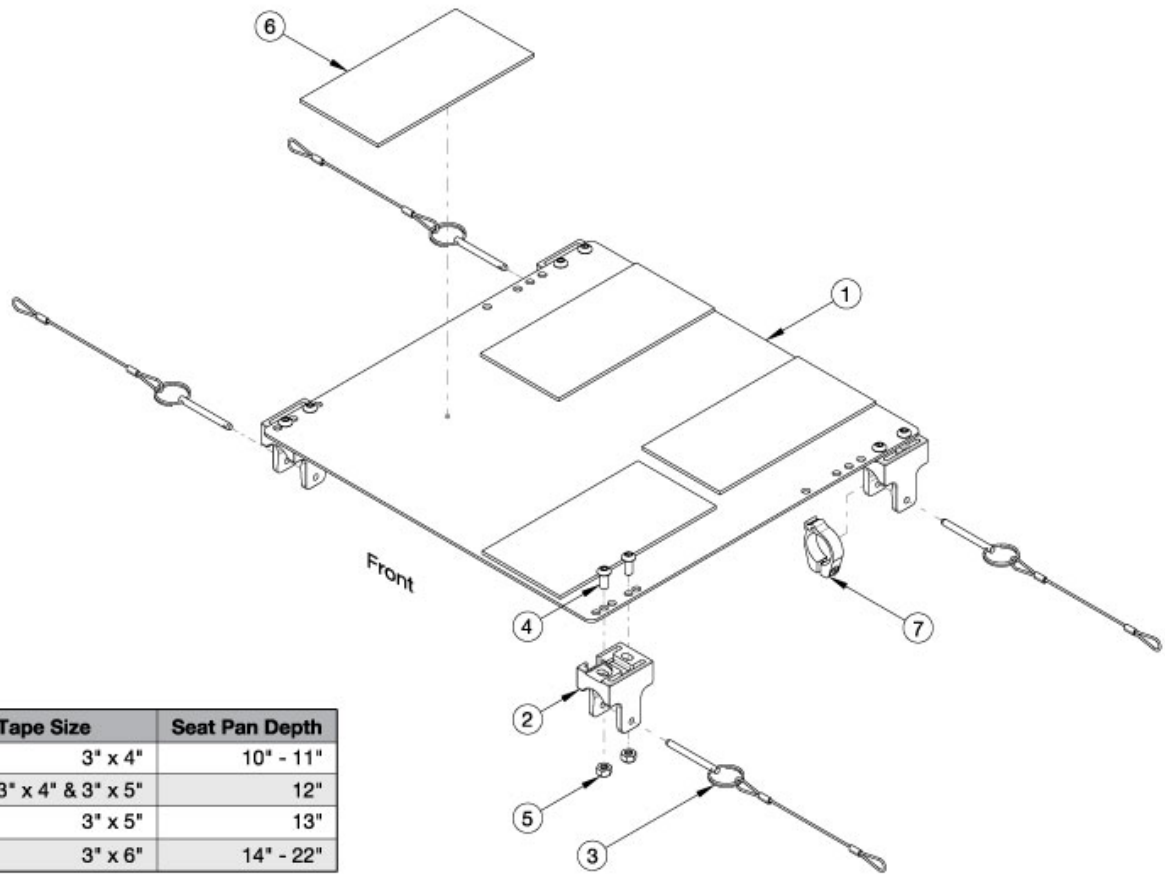

Catalyst / Spark Seat Pan (Transit)

Part Number	Tape Size	Seat Pan Depth
004458	3" x 4"	10" - 11"
004458 & 004459	3" x 4" & 3" x 5"	12"
004459	3" x 5"	13"
004460	3" x 6"	14" - 22"

This is an Aluminum Seat Pan for Transit Use. Requires Seating System Cross Braces. The width and depth of the seat pan will measure approximately 0.5" shorter than the listed description.

Item Number	Part Number	Description	Quantity
1 - 6a, 6b, 7	120392	Transit Seat Pan Assembly, 10 x 12, Spark/Catalyst	1
1 - 5, 6b, 7	120393	Transit Seat Pan Assembly, 10 x 13, Spark/Catalyst	1
1 - 5, 6c, 7	120394	Transit Seat Pan Assembly, 10 x 14, Spark/Catalyst	1
1 - 5, 6c, 7	120395	Transit Seat Pan Assembly, 10 x 15, Spark/Catalyst	1
1 - 5, 6c, 7	120396	Transit Seat Pan Assembly, 10 x 16, Spark/Catalyst	1
1 - 5, 6c, 7	120397	Transit Seat Pan Assembly, 10 x 17, Spark/Catalyst	1
1 - 5, 6c, 7	120398	Transit Seat Pan Assembly, 10 x 18, Spark/Catalyst	1
1 - 6a, 6b, 7	120399	Transit Seat Pan Assembly, 11 x 12, Spark/Catalyst	1
1 - 5, 6b, 7	120400	Transit Seat Pan Assembly, 11 x 13, Spark/Catalyst	1