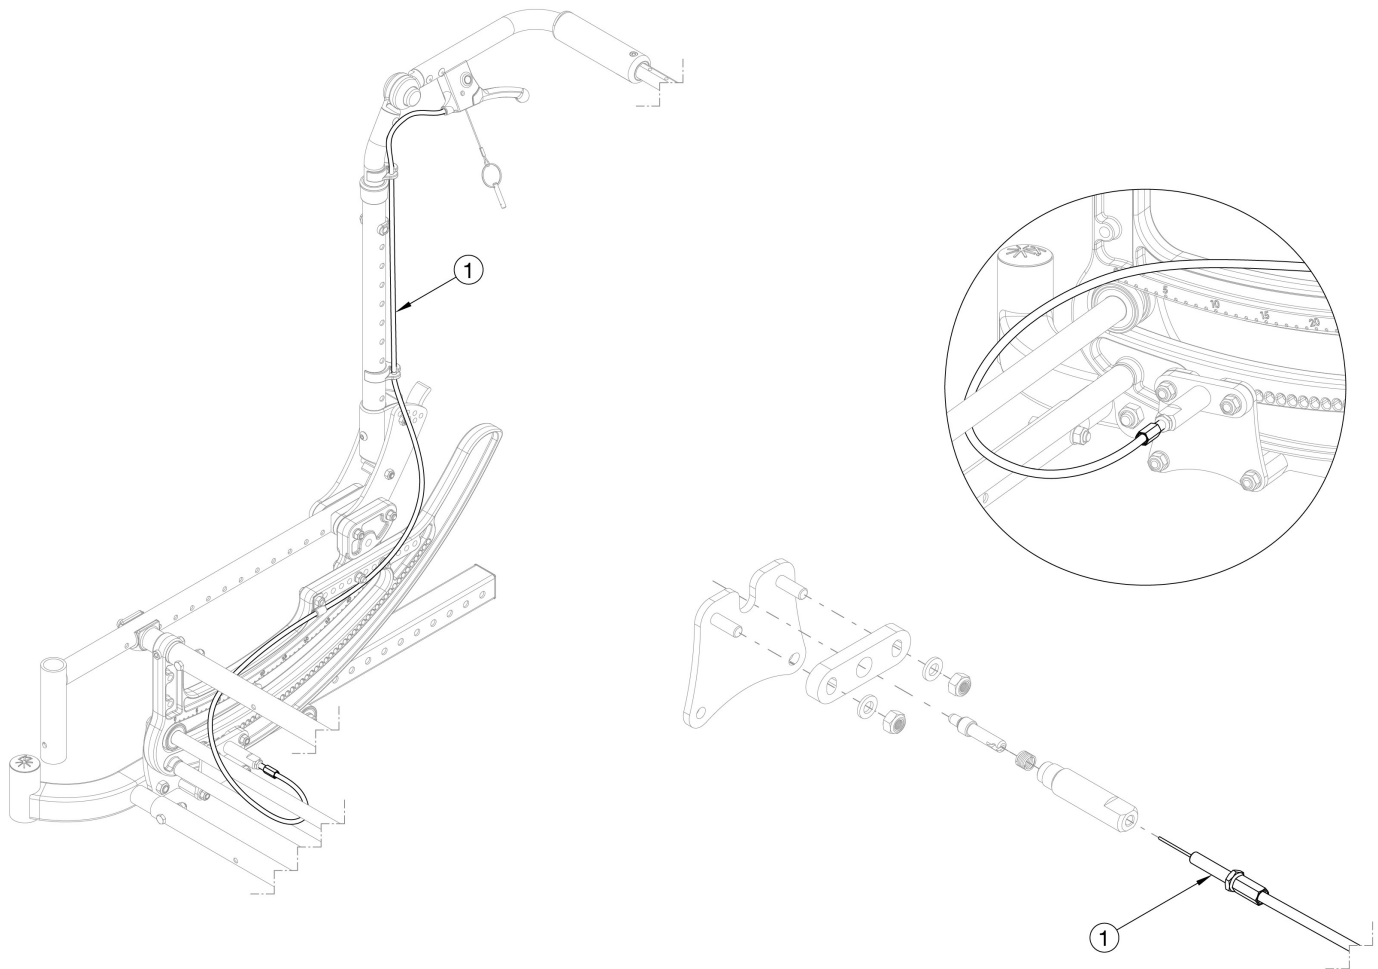

CR45 Dual Hand Tilt with Adjustable Height Backrest - Growth

Has your width changed? If yes, please select accordingly.

Item Number	Part Number	Description	Quantity
1a	112472	Hand Tilt Cable Long, CR45 <i>Used with 18-23" Adjustable Height Backrest</i>	2
1b	112473	Hand Tilt Cable Extra Long, CR45 <i>Used with 24-27" Adjustable Height Backrest</i>	2