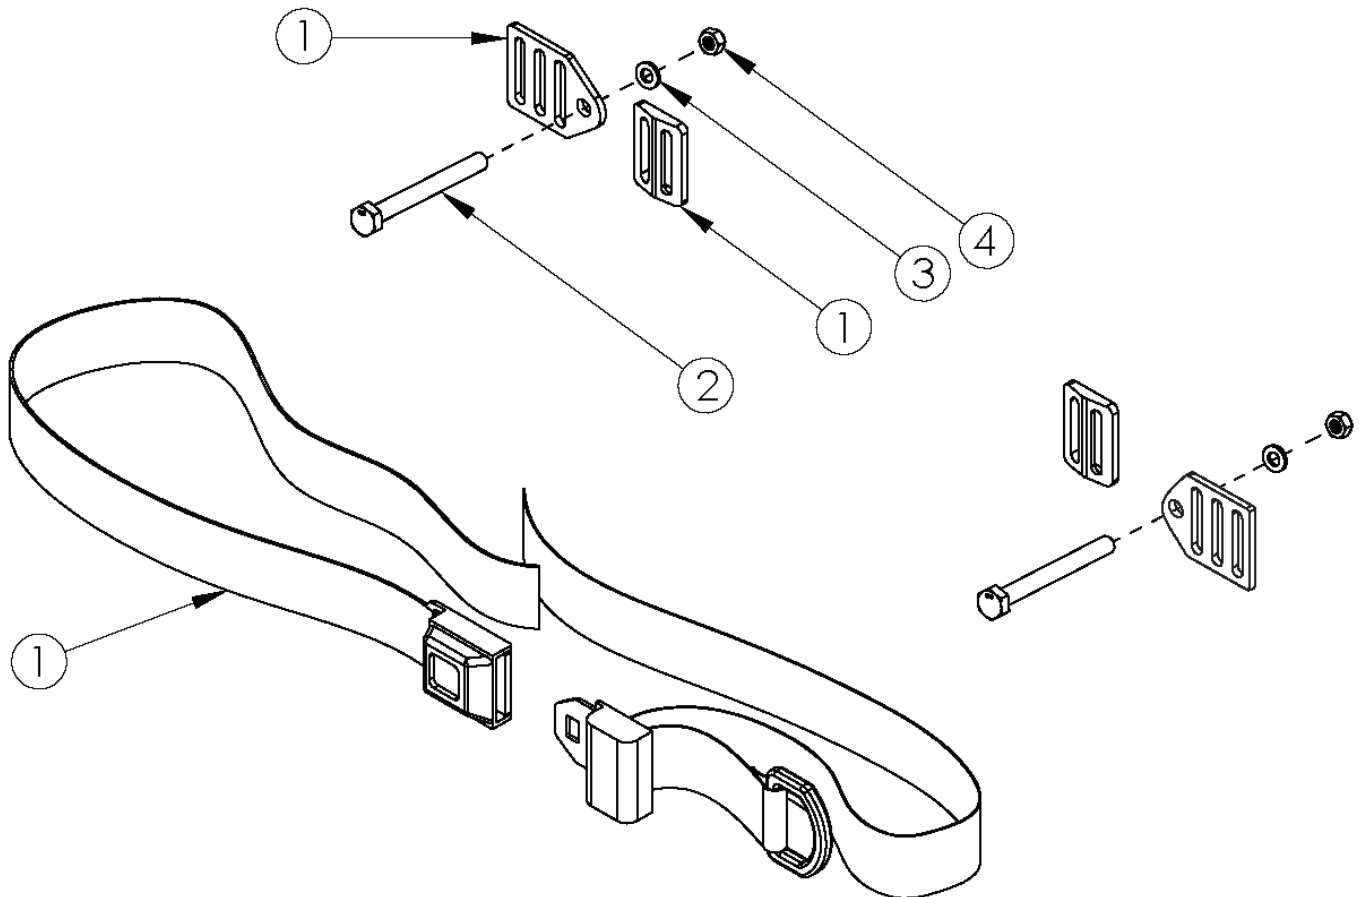

Rogue Pelvic Positioning Belts - 1.5" Auto Buckle and Hardware

Item Number	Part Number	Description	Quantity	Retail
1a, 2, 3, 4	111388	Belt Pelvic Positioning 1.5" Auto Buckle 56", Tsunami/Rogue <i>Used with seat widths up to 18" and standard weight capacity</i>	1	\$80.00
1b, 2, 3, 4	111393	Belt Pelvic Positioning 1.5" Auto Buckle 60", Tsunami/Rogue <i>Used with 19"-22" seat widths and all heavy duty</i>	1	\$80.00
1a	100595	Belt Pelvic Positioning 1.5" Auto Buckle 56"	1	\$80.00
1b	100847	Belt Pelvic Positioning 1.5" Auto Buckle 60"	1	\$80.00
2	101781	M6 x 50mm Partial Thread BHCS Blk ZC	2	\$1.66
3	100746	M6 Flat Washer Blk Zn	2	\$1.66
4	100658	M6 Nylock Nut Blk Zn	2	\$1.10