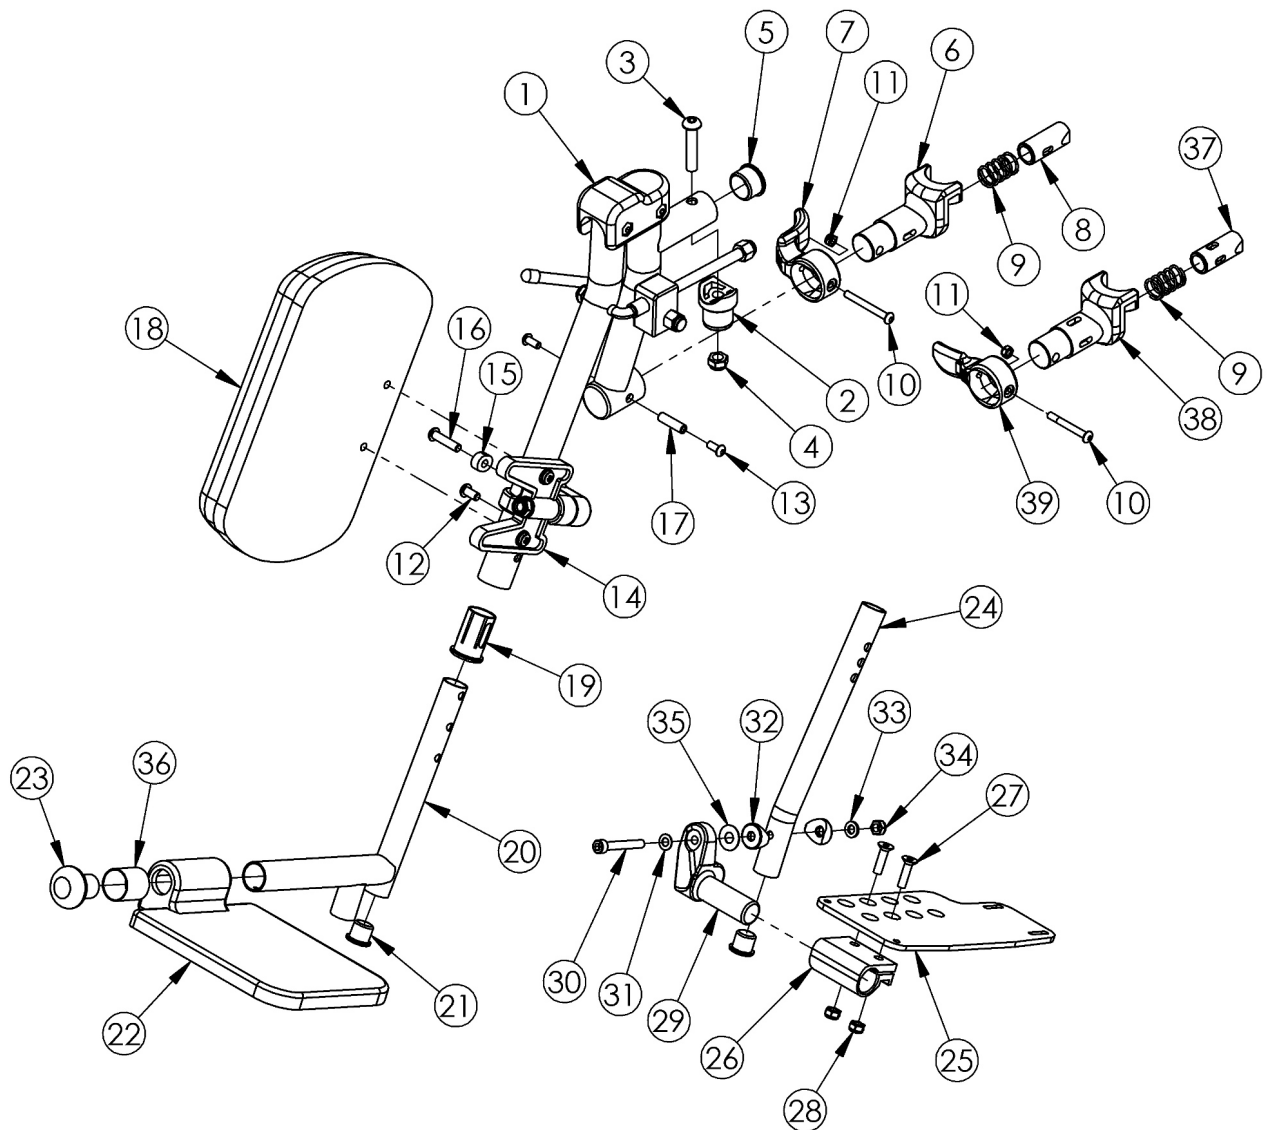

AADL Catalyst Elevating Leg Rest

Small composite footplates are used on 14-16" seat widths. Large composite footplates are used on 17-22" seat widths Sizes for assemblies are based on seat width For a complete Elevating Leg Rest, select an upper assembly and the desired extension tube and footplate assembly