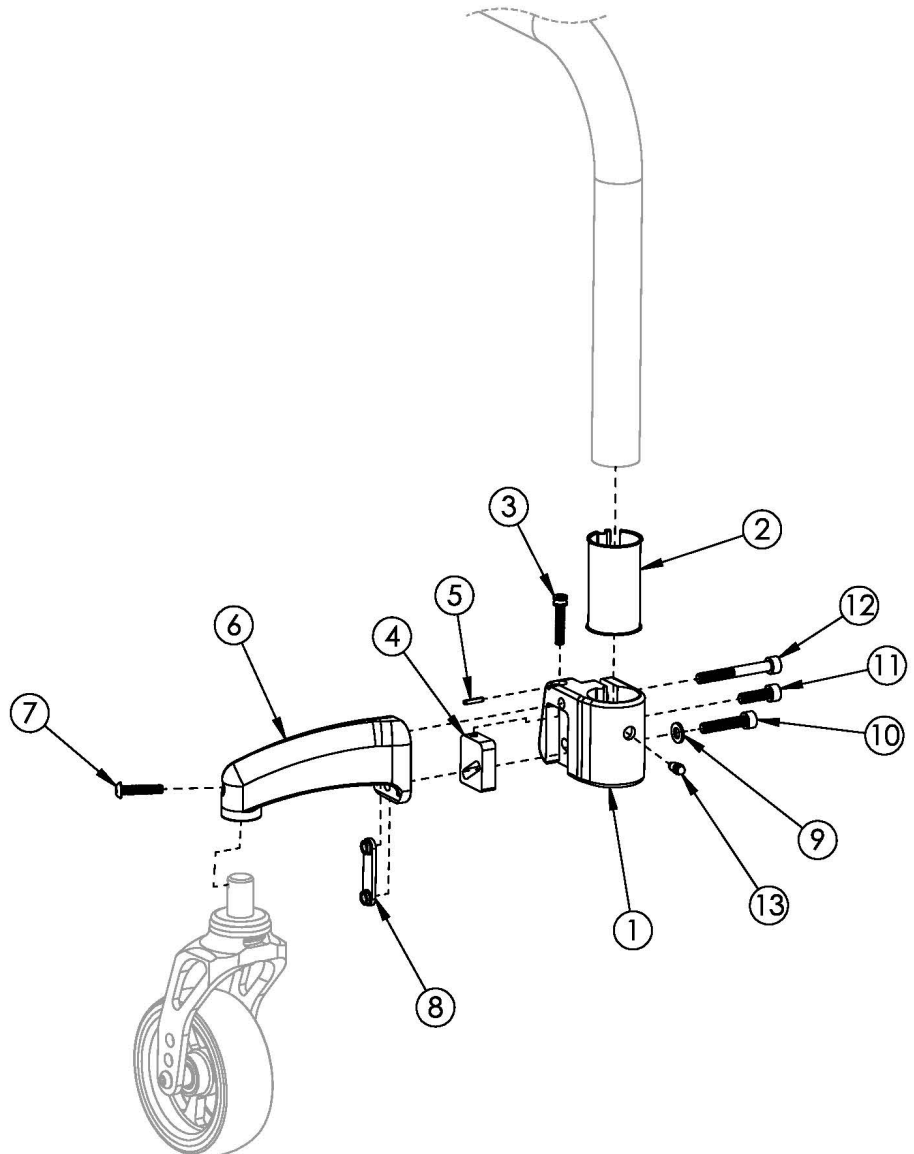

# Clik Caster Mount

Caster Mount Arm Length	
Arm Size	Length
Short	2.8"
Medium	3.8"
Long	5"

If replacing a forward facing wing, quote opposite caster arm. <p>

The caster mount is an accent color option. When a chair is originally ordered this part gets painted according to the accent color selection and not the frame color selection.

Item Number	Part Number	Description	Quantity	Retail
1a, 2, 3, 4, 5, 7, 13	501222	Caster Arm Mount Assembly Clik Right	1	\$94.92
1b, 2, 3, 4, 5, 7, 13	501223	Caster Arm Mount Assembly Clik Left	1	\$94.92
1a, 2, 3, 4, 5, 6a, 7-13	502524_ _ _	Caster Mount Assembly, Short, Right Clik	1	\$174.12
1b, 2, 3, 4, 5, 6b, 7-13	502525_ _ _	Caster Mount Assembly, Short, Left, Clik	1	\$174.12