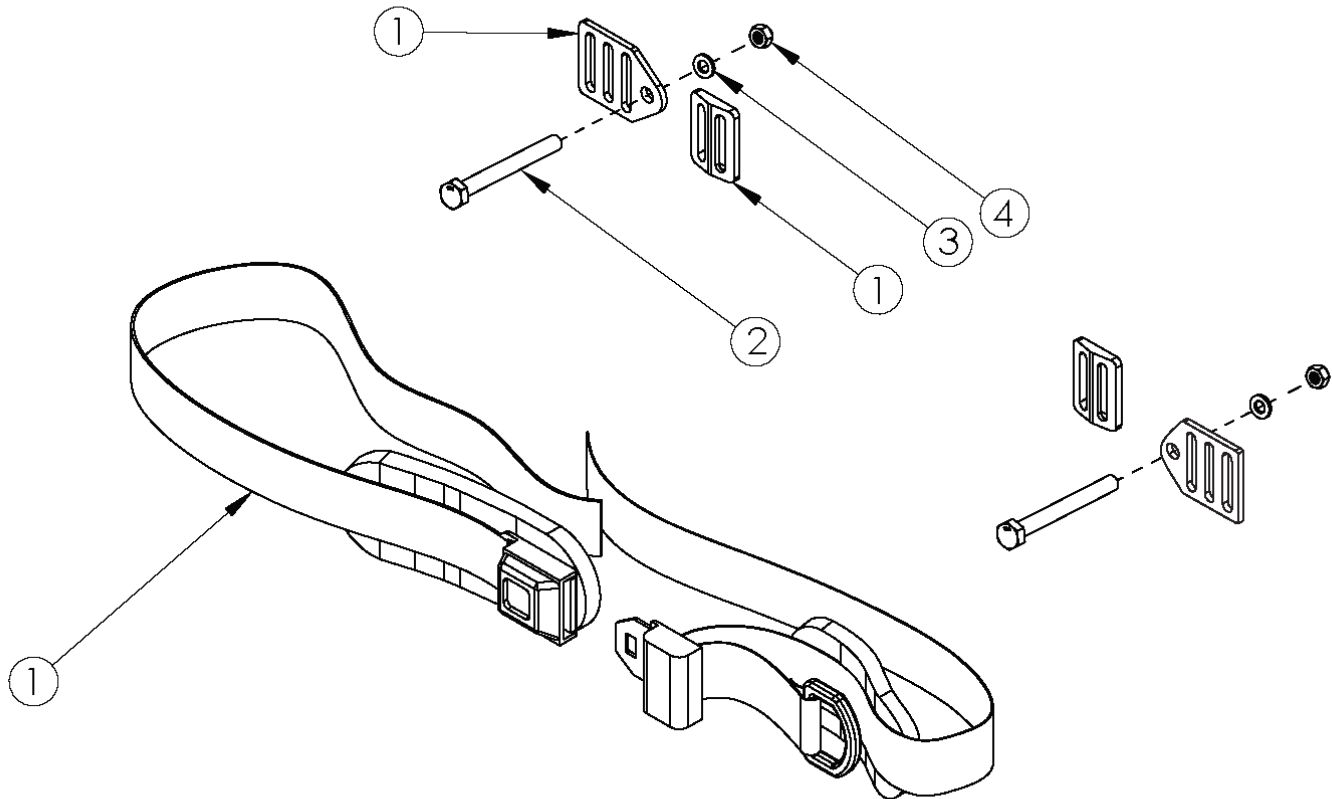

# Catalyst E Pelvic Positioning Belts - 1.5" Padded Auto Buckle

Item Number	Part Number	Description	Quantity
1, 2, 3, 4	111396	Belt Pelvic Positioning 1.5" Auto Buckle Padded 56", Catalyst/Spark	1
1	100958	Belt Pelvic Positioning 1.5" Auto Buckle Padded 56"	1
2	100681	M6 x 40 CLS8.8 DIN931 HHCS ZC	2
3	100746	M6 Flat Washer Blk Zn	2
4	100658	M6 Nylock Nut Blk Zn	2