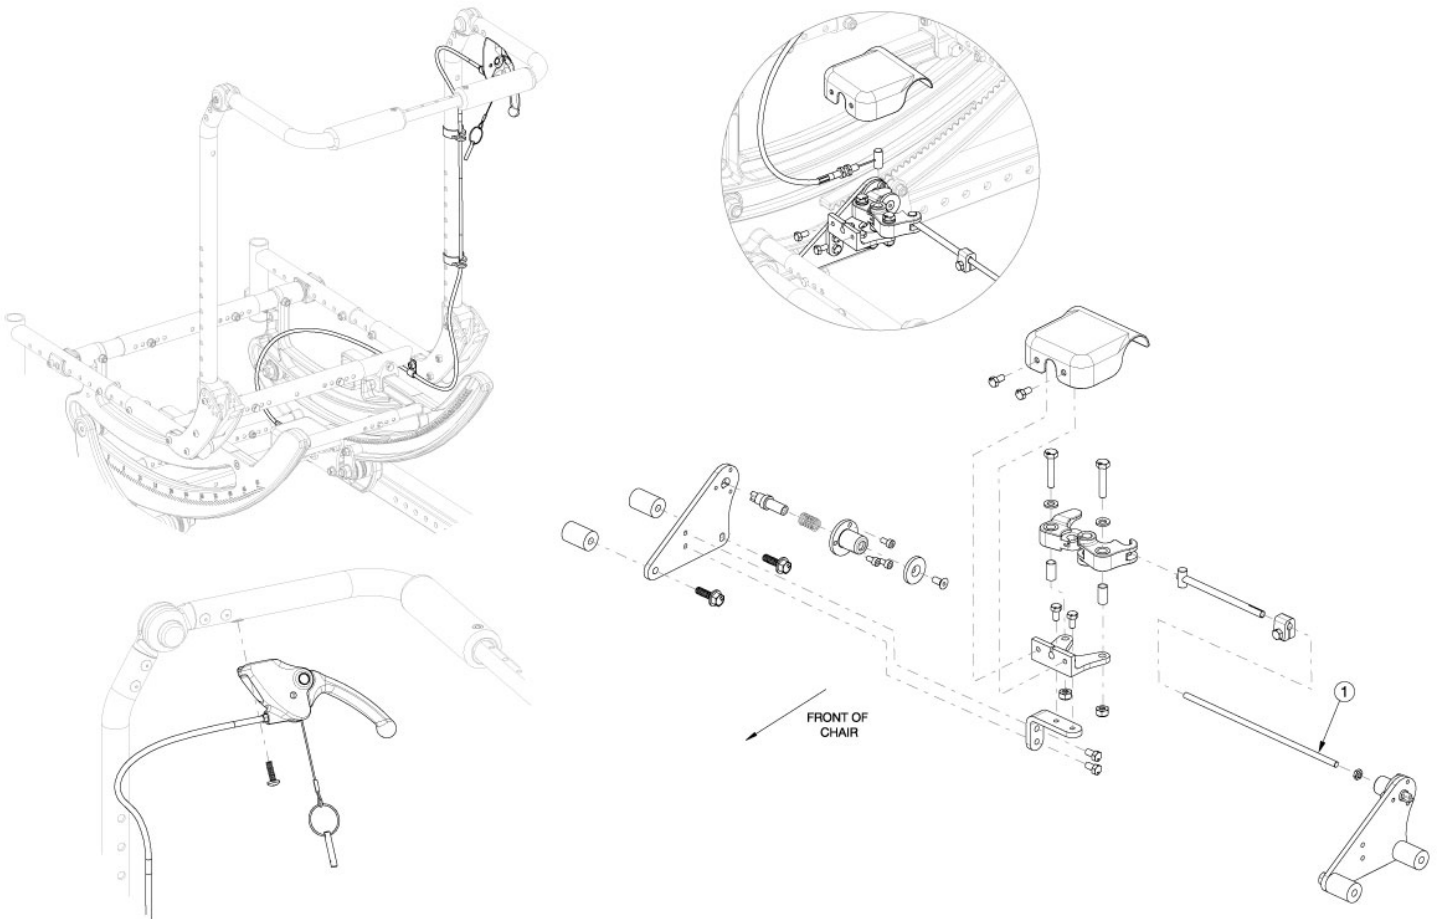

# Focus CR Hand Tilt Mechanism Fixed Height with Adjustable Handle Back - Growth

Has your width range changed? If yes, please select accordingly.

Item Number	Part Number	Description	Quantity
1a	004295	Rod, Slave, Small, 4.96" <i>Accommodates 14" - 18" Widths</i>	1
1b	004296	Rod, Slave, Medium, 6.96" <i>Accommodates 16" - 20" Widths</i>	1
1c	004297	Rod, Slave, Large, 8.96" <i>Accommodates 18" - 22" Widths</i>	1
1d	112564	Rod, Slave, X-Large, 10.96" <i>Accommodates 23" - 24" Widths</i>	1