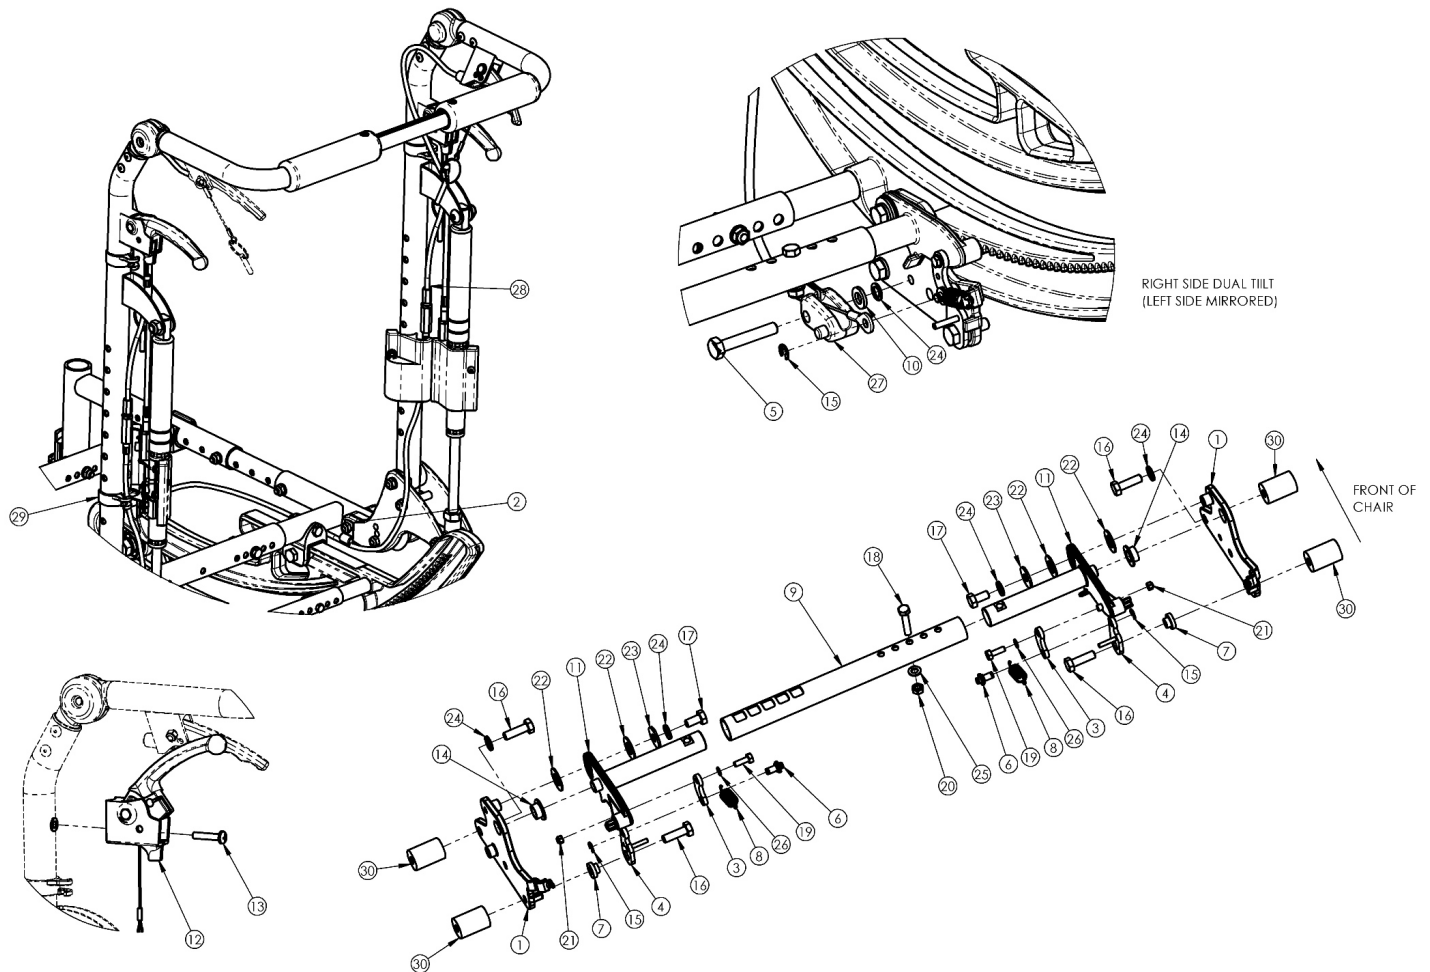

(Discontinued 1) Focus CR Dual Hand Tilt Mechanism Reclining Back

This Focus CR Hand Tilt is discontinued and was used on chairs with serial numbers prior to FCR0025162 and FCHD002316.

Item Number	Part Number	Description	Quantity	Retail
2, 12, 13, 28a, 29	503777	Dual Hand Tilt / Trigger Kit for Short Stroller Handle/Fixed Height/Recline Back, Focus	1	\$288.62
2, 12, 13, 28b, 29	503778	Dual Hand Tilt / Trigger Kit for Tall Stroller Handle/Fixed Height/Recline Back, Focus	1	\$290.76
1a, 14	503779	Tilt Lock Mount Bracket w/ Bearing Kit, Right, Focus, Dual Fixed Height	1	\$19.27
1b, 14	503780	Tilt Lock Mount Bracket w/ Bearing Kit, Left, Focus, Dual Fixed Height	1	\$19.27
2	001239	P-Clip 3/16"	2	\$6.30
3	003247	Link, Drive, Tilt	2	\$12.87
4a	002084	Toggle, Drive, Tilt, R	1	\$11.28