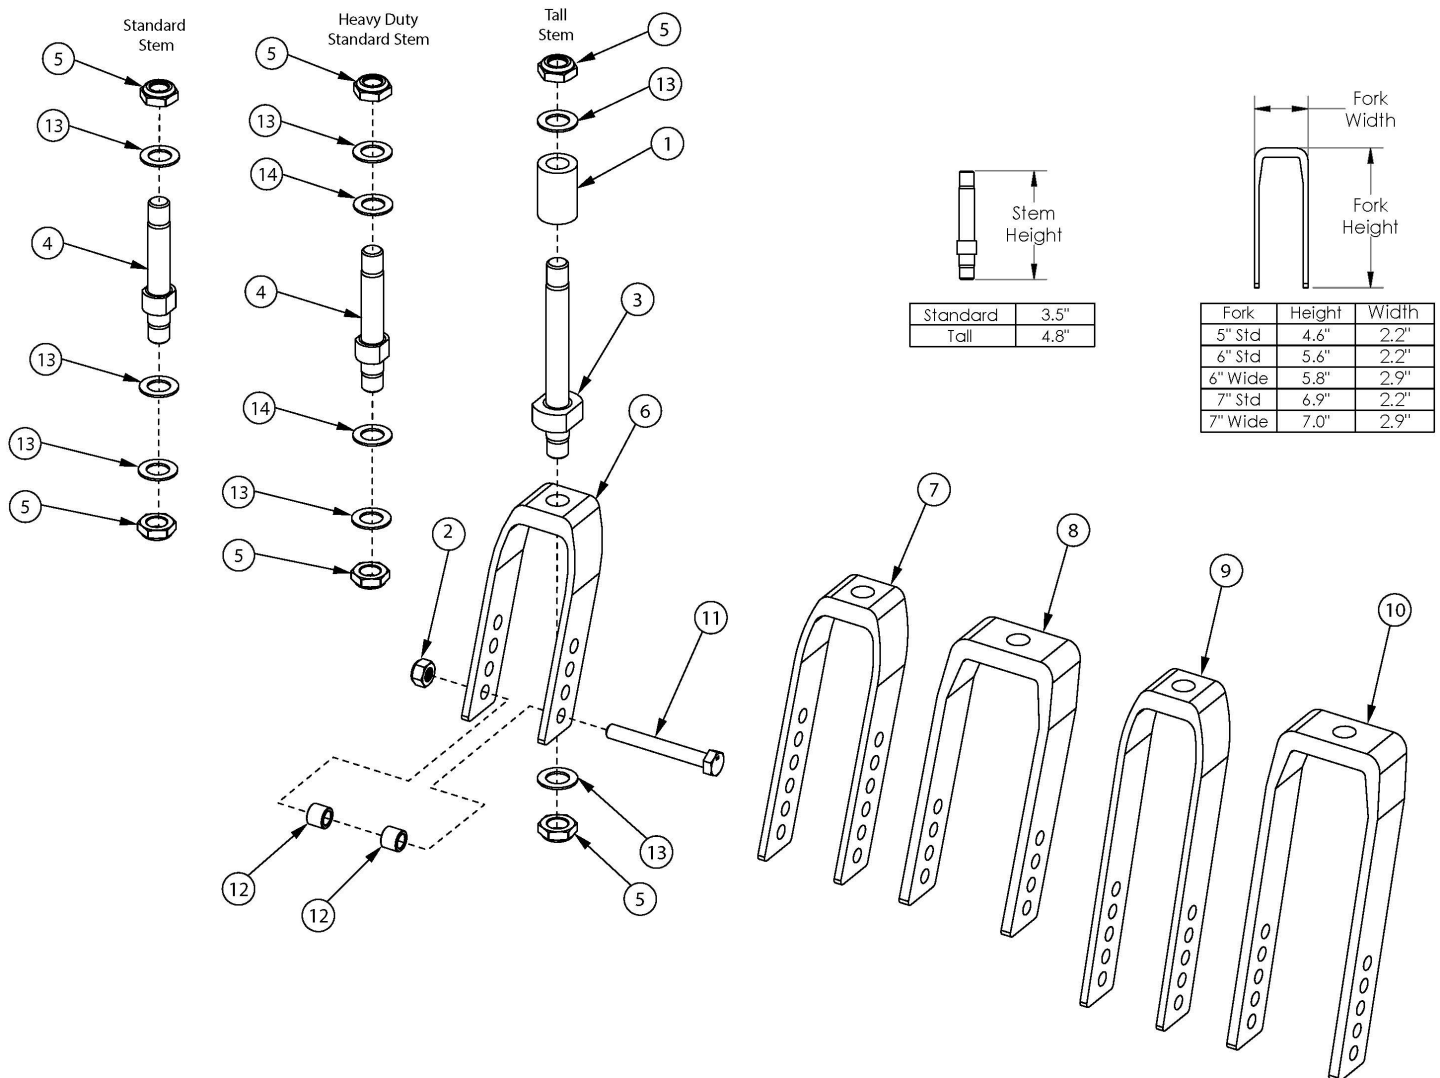

# Focus CR Heavy Duty Caster Forks and Stems

Item Number	Part Number	Description	Quantity
4b, 5, 8, 13, 14	506368	Fork Assembly 6" Wide Heavy Duty Std Stem Focus <i>Used with heavy duty weight capacity. Only used with 2" wide casters.</i>	1
4b, 5, 10, 13, 14	503122	Fork Assembly 7" Wide Heavy Duty Std Stem Focus <i>Used with heavy duty weight capacity. Only used with 2" wide casters.</i>	1
1, 3, 5, 6, 13	506369	Fork Assembly 5" Tall Stem Tilt <i>Used with standard and heavy duty weight capacity</i>	1
1, 3, 5, 7, 13	506370	Fork Assembly 6" Tall Stem Tilt <i>Used with standard and heavy duty weight capacity</i>	1
1, 3, 5, 8, 13	506371	Fork Assembly 6" Wide Tall Stem Tilt	1