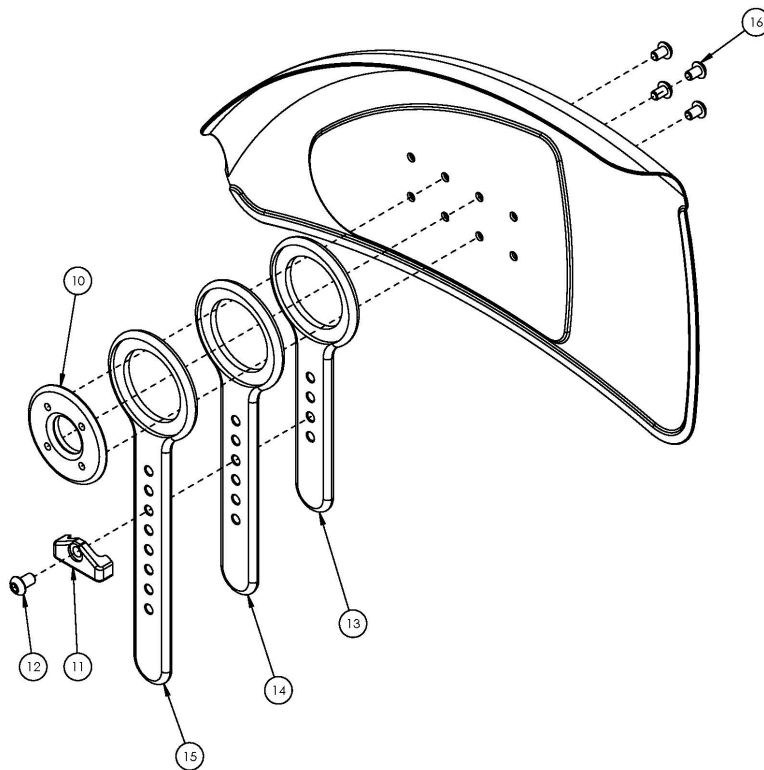

# Rogue2 Side Guards - Adjustable Fender

Side Guard	Height	Width
Small	6.5"	12.6"
Medium	7.7"	13.9"
Large	9.2"	14.9"
Small - Short	6.5"	10.6"
Medium - Short	7.9"	11.5"
Large - Short	9.2"	12.3"

If retrofitting, side guard receivers may be required.

Item Number	Part Number	Description	Quantity
1a, 1b, 10-13, 16	506715	Carbon Fiber Adjustable Fender Assembly, Small, PAIR	1
1c, 1d, 10-13, 16	506716	Short Carbon Fiber Adjustable Fender Assembly, Small, PAIR	1
2a, 2b, 10-12, 14, 16	506717	Carbon Fiber Adjustable Fender Assembly, Medium, PAIR	1
2c, 2d, 10-12, 14, 16	506718	Short Carbon Fiber Adjustable Fender Assembly, Medium, PAIR	1
3a, 3b, 10-12, 15, 16	506719	Carbon Fiber Adjustable Fender Assembly, Large, PAIR	1
3c, 3d, 10-12, 15, 16	506720	Short Carbon Fiber Adjustable Fender Assembly, Large, PAIR	1
4e, 4f, 7a, 7b, 10-13, 16	506705_ _ _	Aluminum Adjustable Fender w/Foam Insert Assembly, Small, PAIR, Match Frame Color	1
4g, 4h, 7a, 7b, 10-13, 16	506706_ _ _	Short Aluminum Adjustable Fender w/Foam Insert Assembly, Small, PAIR, Match Frame Color	1