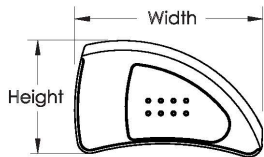

# Rogue2 Side Guards - Adjustable Fender

Side Guard	Height	Width
Small	6.5"	12.6"
Medium	7.7"	13.9"
Large	9.2"	14.9"
Small - Short	6.5"	10.6"
Medium - Short	7.9"	11.5"
Large - Short	9.2"	12.3"

If retrofitting, side guard receivers may be required.

Item Number	Part Number	Description	Quantity
1a, 1b, 10-13, 16	506715	Carbon Fiber Adjustable Fender Assembly, Small, PAIR	1
1c, 1d, 10-13, 16	506716	Short Carbon Fiber Adjustable Fender Assembly, Small, PAIR	1
2a, 2b, 10-12, 14, 16	506717	Carbon Fiber Adjustable Fender Assembly, Medium, PAIR	1
2c, 2d, 10-12, 14, 16	506718	Short Carbon Fiber Adjustable Fender Assembly, Medium, PAIR	1
3a, 3b, 10-12, 15, 16	506719	Carbon Fiber Adjustable Fender Assembly, Large, PAIR	1
3c, 3d, 10-12, 15, 16	506720	Short Carbon Fiber Adjustable Fender Assembly, Large, PAIR	1
4e, 4f, 7a, 7b, 10-13, 16	506705_ _ _	Aluminum Adjustable Fender w/Foam Insert Assembly, Small, PAIR, Match Frame Color	1
4g, 4h, 7a, 7b, 10-13, 16	506706_ _ _	Short Aluminum Adjustable Fender w/Foam Insert Assembly, Small, PAIR, Match Frame Color	1