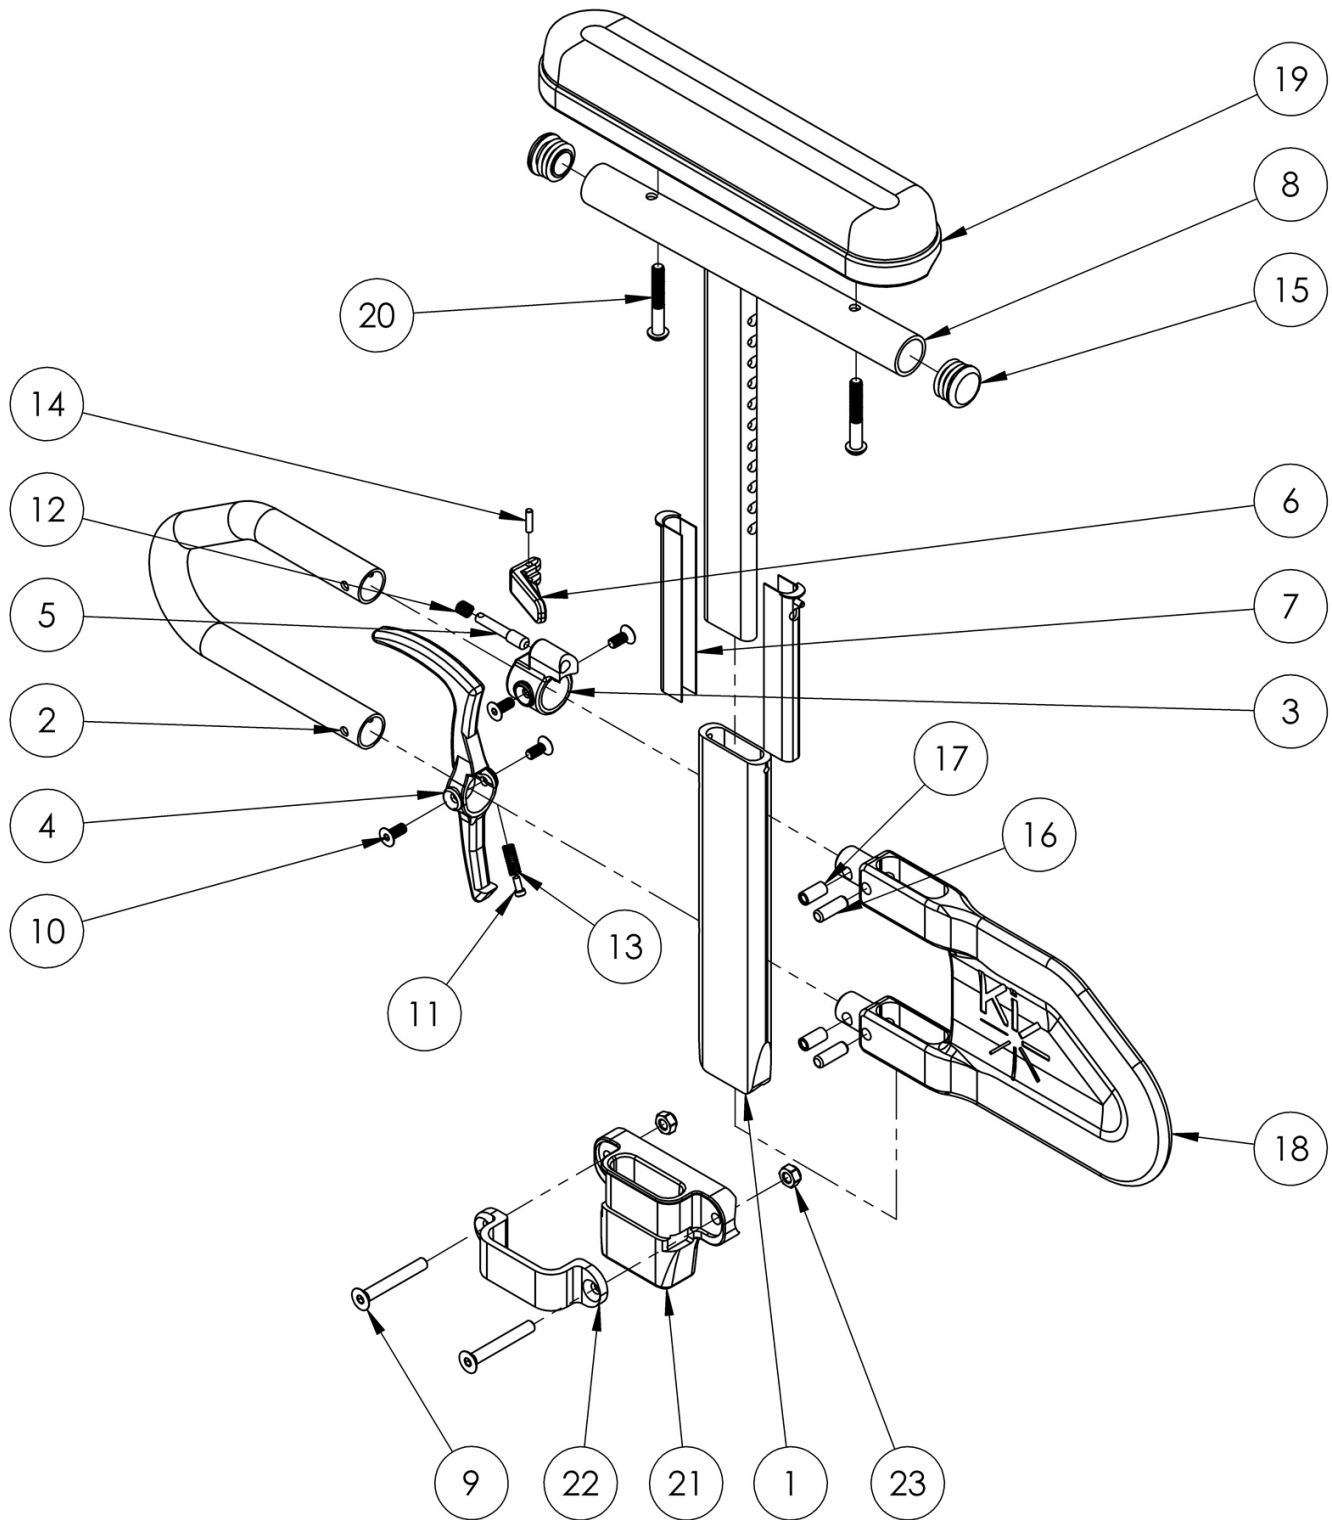

Rigid Height Adjustable T-Arm