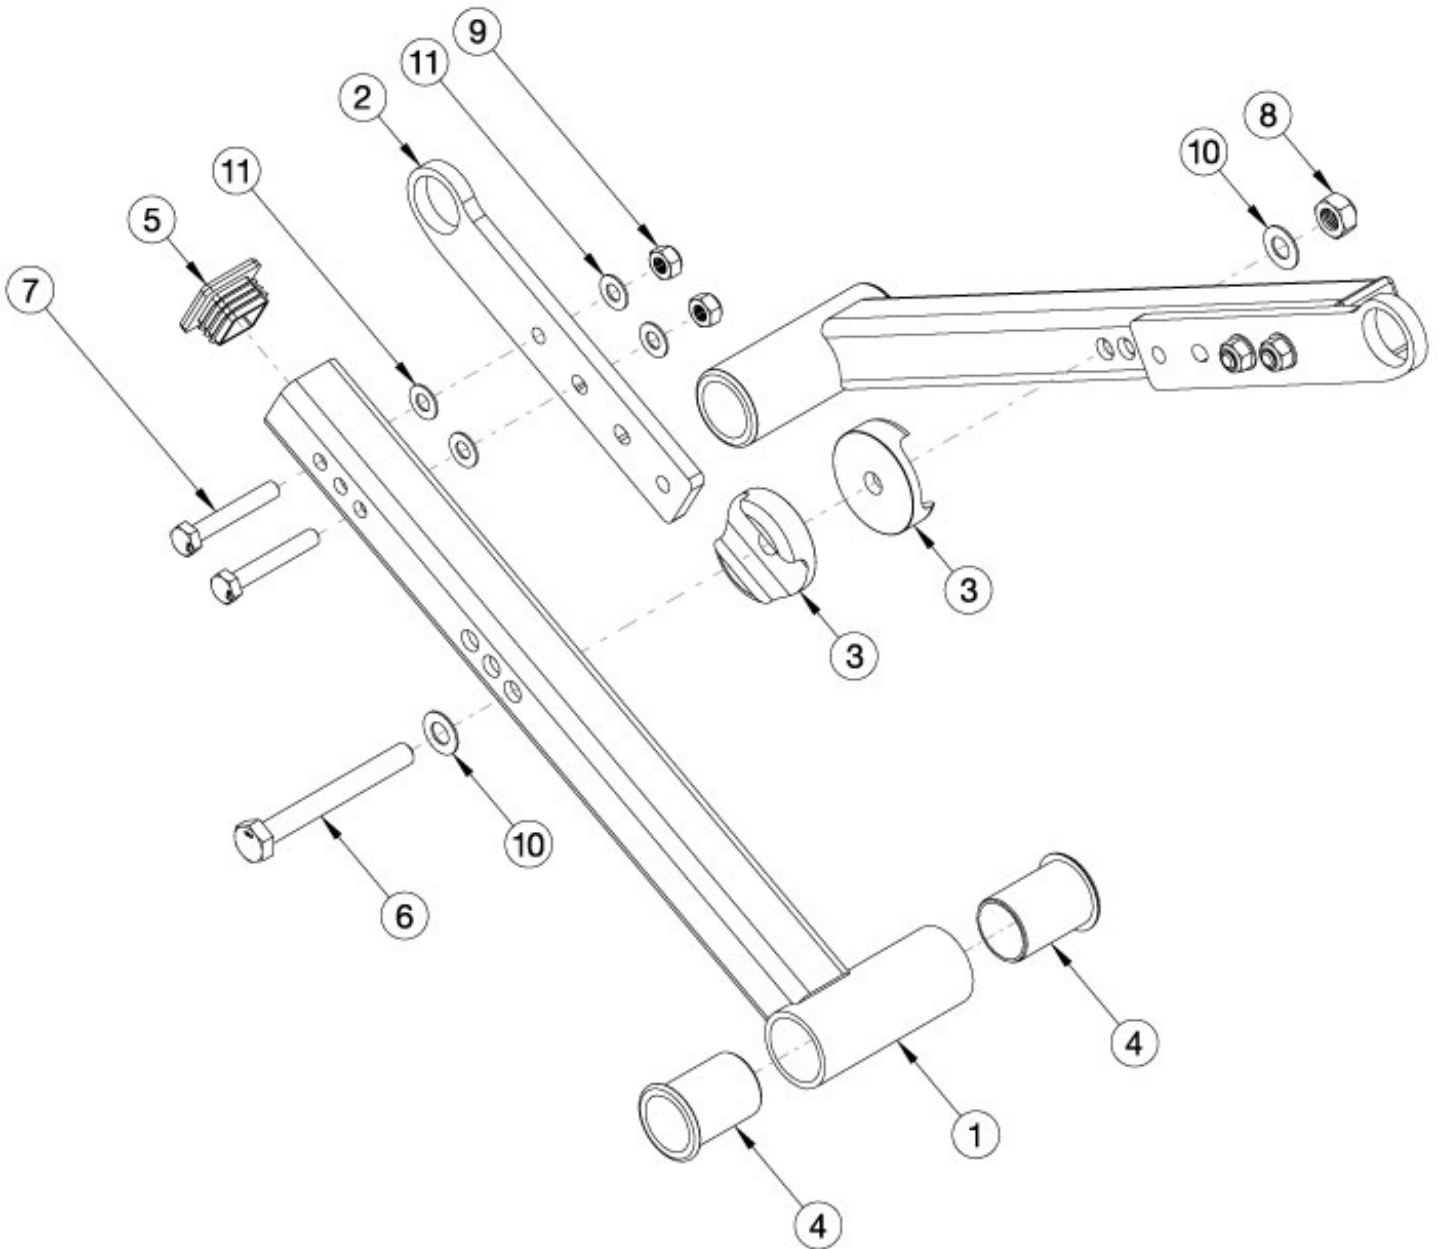

# Arc Cross Braces - Non Folding - Growth

Configuration	Width Range	Item 1 Part #	Item 2 Part #
Small	10-12"	110170	111600
Medium	12-14"	110171	111601
Large	14-16"	110172	100602
Extra Large	16-18"	110173	111603

*Is your width changing? Will your existing cross braces achieve your new width? If no, please select the appropriate cross brace kit.*

Item Number	Part Number	Description	Quantity
1a, 2a, 3-11	112948	Rigid Cross Brace Kit Small, Arc <i>Accommodates 10-12" Widths</i>	1
1b, 2b, 3-11	112949	Rigid Cross Brace Kit Medium, Arc <i>Accommodates 12-14" Widths</i>	1
1c, 2c, 3-11	112950	Rigid Cross Brace Kit Large, Arc <i>Accommodates 14-16" Widths</i>	1
1d, 2d, 3-11	112951	Rigid Cross Brace Kit X-Large, Arc <i>Accommodates 16-18" Widths</i>	1