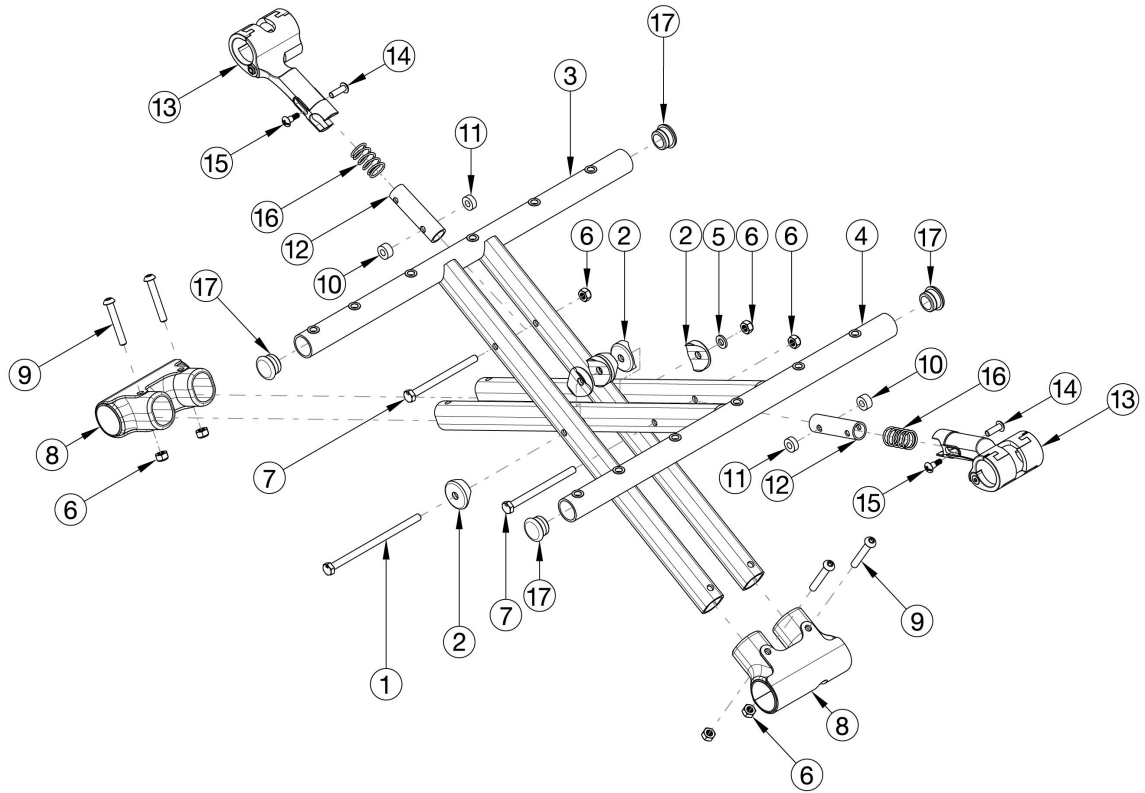

Catalyst E Aluminum Cross Braces

Cross Brace Overall Width	
Seat Width	Cross Brace Measurement
14"-16"	Approx. 1" less than seat width
17"	Approx. 1.25" less than seat width
18"-21"	Approx. 1.5" less than seat width
22"	Approx. 1.75" less than seat width

Cross Brace Overall Depth	
Seat Depth	Cross Brace Measurement
14"-20"	Approx. 0.375" less than seat depth

Item Number	Part Number	Description	Quantity	Retail
12a, 13 - 16	115770	Upper Pivot Assembly, 14" Wide	1	\$27.85
12b, 13-16	115771	Upper Pivot Assembly, 16" Wide	1	\$27.85
12c, 13-16	115772	Upper Pivot Assembly, 18" Wide	1	\$27.85
12d, 13-16	115773	Upper Pivot Assembly, 20" Wide	1	\$27.85

Item Number	Part Number	Description	Quantity	Retail
4m, 17	115789	Cross Brace, Left, 22x18	1	\$319.53
3n, 17	115804	Cross Brace, Right, 22x20	1	\$319.53
4n, 17	115790	Cross Brace, Left, 22x20	1	\$319.53
1	100678	M6 x 110 CLS8.8 DIN931 HHCS ZC	1	\$2.76
2	002807	Cross Tube Saddle CAT	6	\$1.66
5	100746	M6 Flat Washer Blk Zn	1	\$1.66
7	100660	M6 x 80mm CLS8.8 DIN931 HHCS ZC	2	\$1.66
10	100880	1/4" Plastic Spacer	2	\$2.76
11	105019	3/16" Plastic Spacer	2	\$0.56