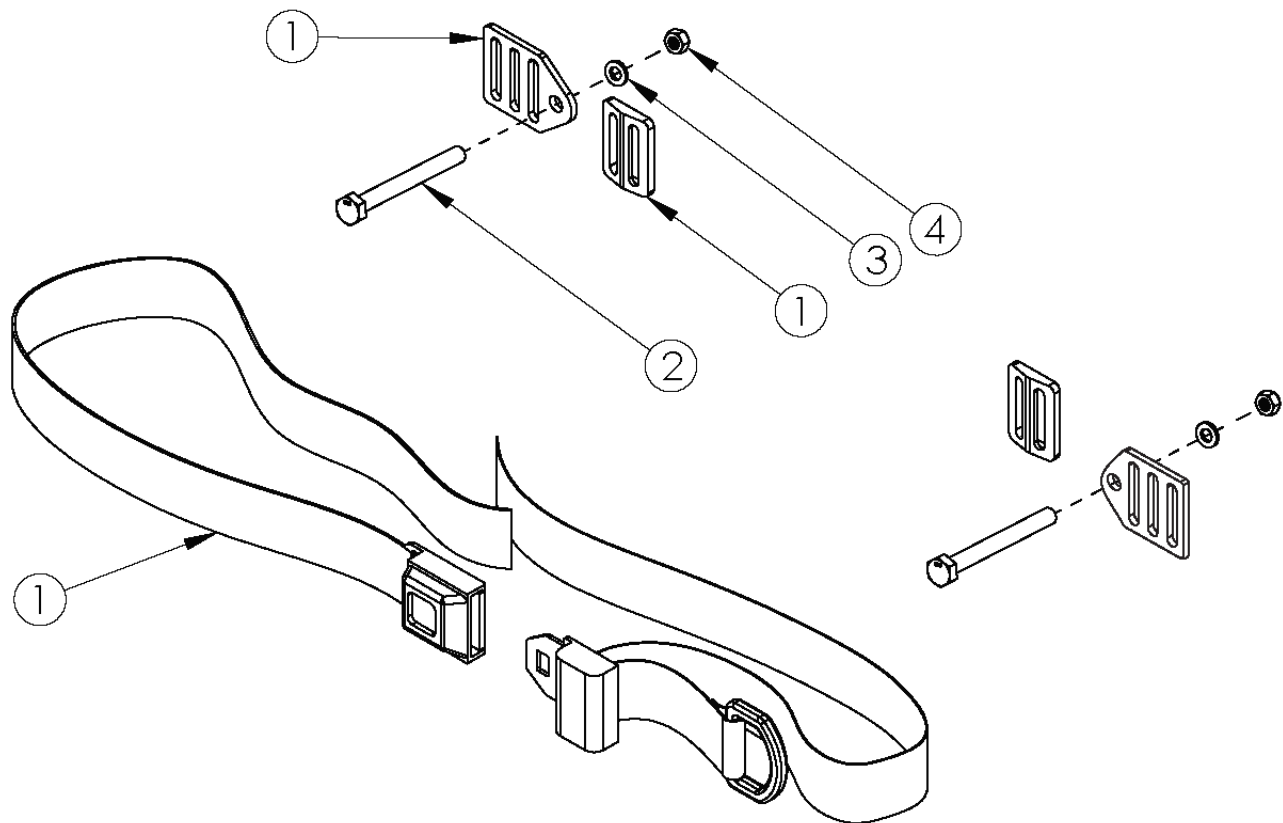

Clik Pelvic Positioning Belts - 1" Auto Buckle and Hardware

Item Number	Part Number	Description	Quantity	Retail
1, 2, 3, 4	111384	Belt Pelvic Positioning 1" Auto Buckle 51", Clik/Ethos	1	\$84.00
1	100614	Belt Pelvic Positioning 1" Auto Buckle 51"	1	\$84.00
2	100670	M6 x 45 BTN SHCS BLK ZC	2	\$1.66
3	100746	M6 Flat Washer Blk Zn	2	\$1.66
4	100658	M6 Nylock Nut Blk Zn	2	\$1.10