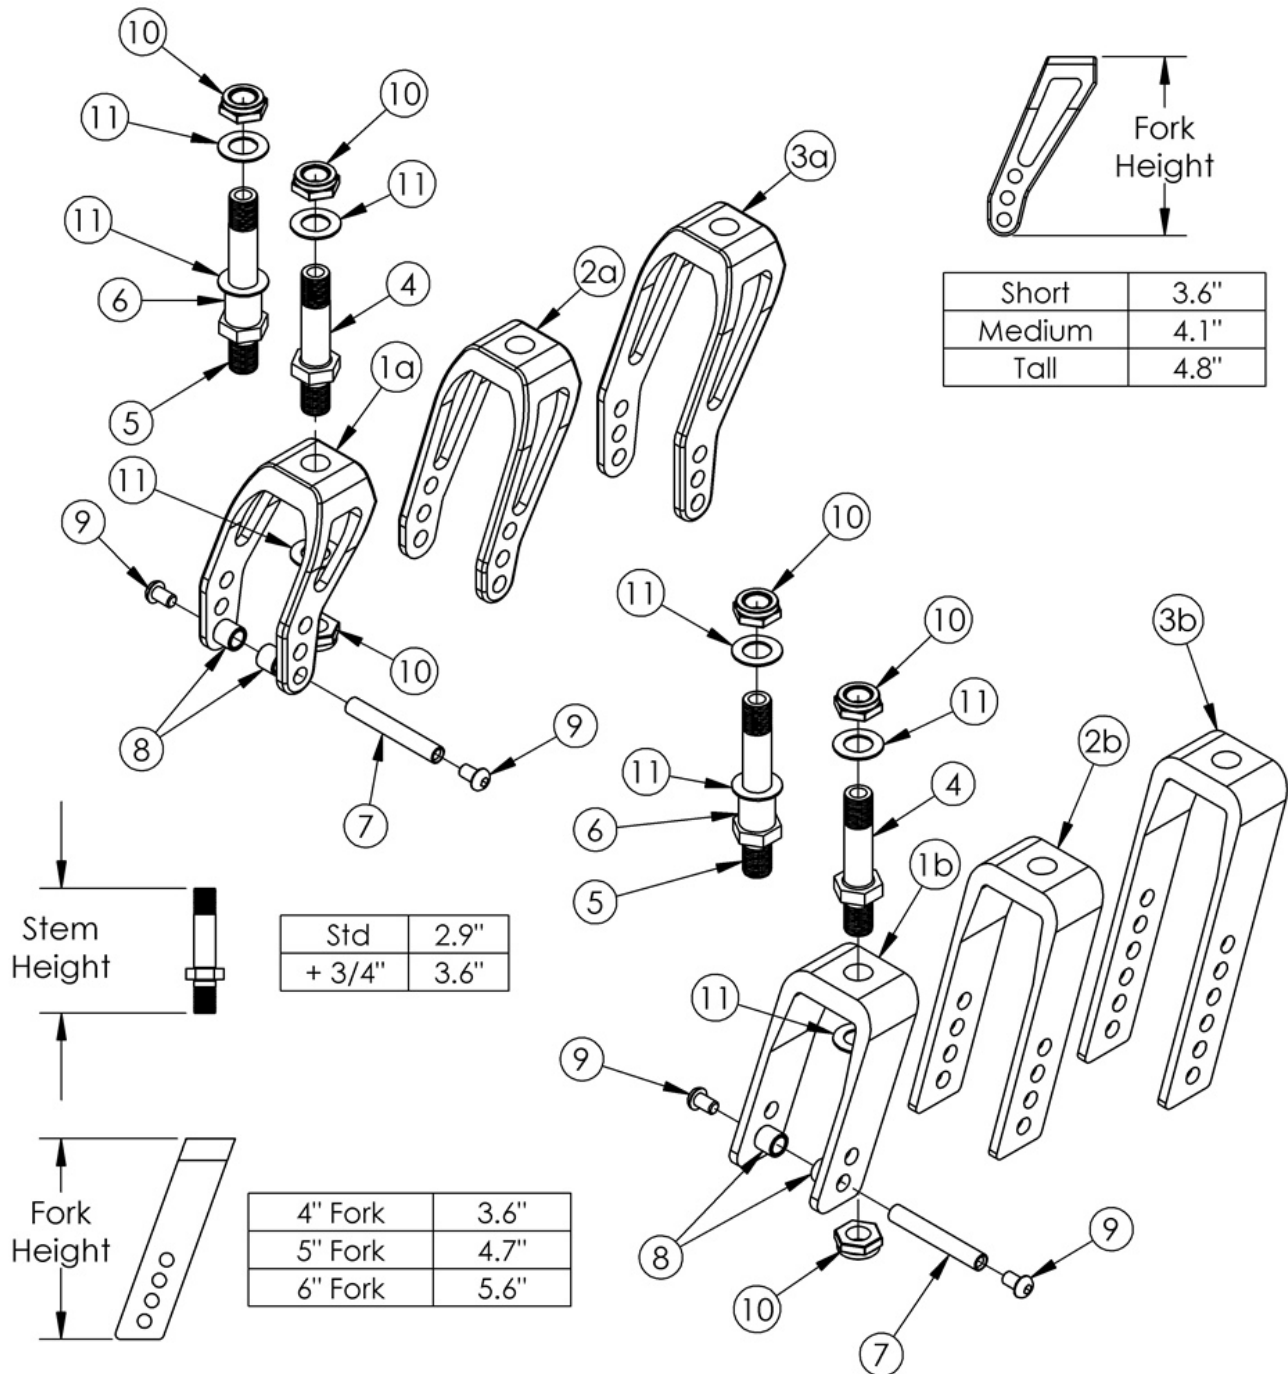

# Rogue ALX / Little Wave XP Caster Forks and Stems (Formerly Tsunami)

Item Number	Part Number	Description	Quantity
2a, 4, 10, 11	500788	Fork Medium Slotted Assembly Std Stem, RG ALX/LW XP	1

Item Number	Part Number	Description	Quantity
2a, 5, 6, 10, 11	500789	Fork Medium Slotted Assembly 3/4 Stem, RG ALX/LW XP	1
3a, 4, 10, 11	500790	Fork Tall Slotted Assembly Std Stem, RG ALX/LW XP	1
3a, 5, 6, 10, 11	500791	Fork Tall Slotted Assembly 3/4 Stem, RG ALX/LW XP	1
1b, 4, 10, 11	501469	Fork 4" Std Assembly Std Stem, RG ALX/LW XP	1
1b, 5, 6, 10, 11	501470	Fork 4" Std Assembly 3/4 Stem, RG ALX/LW XP	1
2b, 4, 10, 11	501471	Fork 5" Std Assembly Std Stem, RG ALX/LW XP	1
2b, 5, 6, 10, 11	501472	Fork 5" Std Assembly 3/4 Stem, RG ALX/LW XP	1
3b, 4, 10, 11	501473	Fork 6" Std Assembly Std Stem, RG ALX/LW XP	1
3b, 5, 6, 10, 11	501474	Fork 6" Std Assembly 3/4 Stem, RG ALX/LW XP	1
1b, 10	504447	Caster Fork 4", RG ALX/LW XP	1
2a, 10	504439	Fork Slotted Medium, RG ALX/LW XP	1
2b, 10	504448	Caster Fork 5", RG ALX/LW XP	1
3a, 10	504440	Fork Slotted Tall, RG ALX/LW XP	1
3b, 10	504449	Caster Fork 6", RG ALX/LW XP	1
4, 10	000424INST	Caster Stem Standard, RG ALX/LW XP	1
5, 10	000425INST	Caster Stem + 3/4", RG ALX/LW XP	1
7-9	116069	Caster Attachment Hardware Kit, Rigid	1
6	000115	Fork Stem Spacer 3/4"	1
7	000422	M6 x 56 Threaded Barrel	1
8	100792	Caster Spacer D8 x D12 x 10mm / Close Mount Handrim Spacer	2
9	100667	M6 x 12 BTN SHCS BLKZC w/Patch	2
10	101459	1/2-20 NTE JAM NYL INS L/N BLK ZC	2
11	100682	Washer 1/2" .518 x .875 x .047 F/W Black Zinc <i>Standard stem assemblies use quantity 2. 3/4" stem assemblies use quantity 3.</i>	3