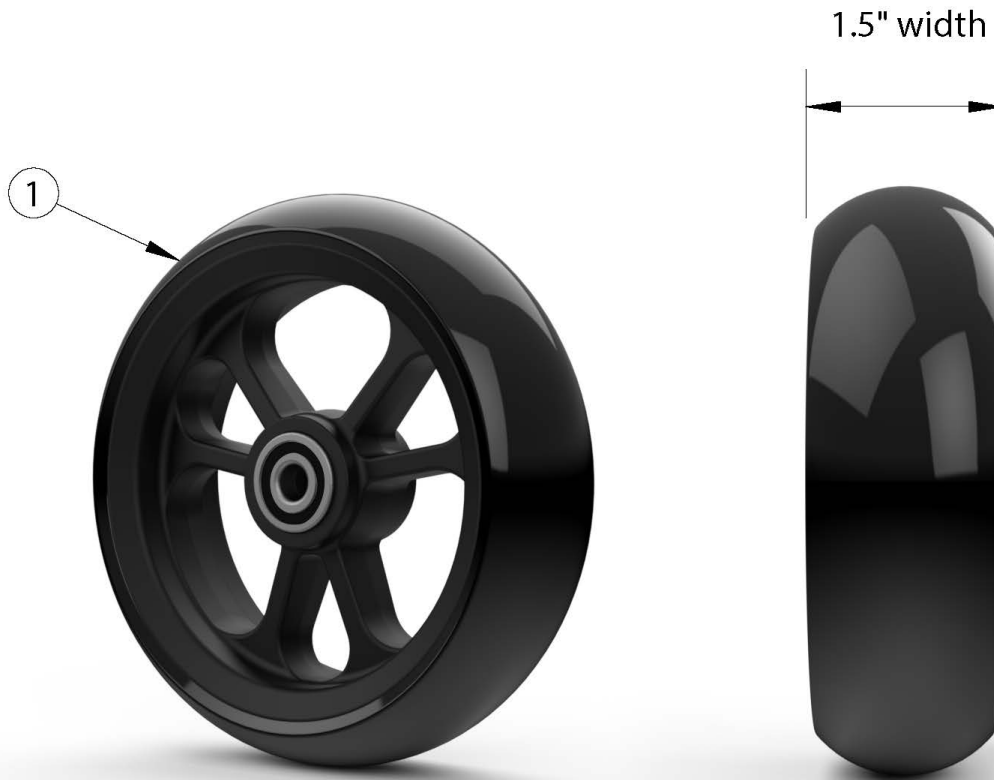

# Rogue XP Casters - 1.5" Poly

Item Number	Part Number	Description	Quantity	Retail
1a	111842	Caster 4 x 1.5" Poly <i>Replaced part numbers 100809 and 102353</i>	1	\$58.83
1b	111843	Caster 5 x 1.5" Poly <i>Replaced part numbers 100807 and 103014</i>	1	\$58.83
1c	111844	Caster 6 x 1.5" Poly <i>Replaced part number 100786</i>	1	\$58.83