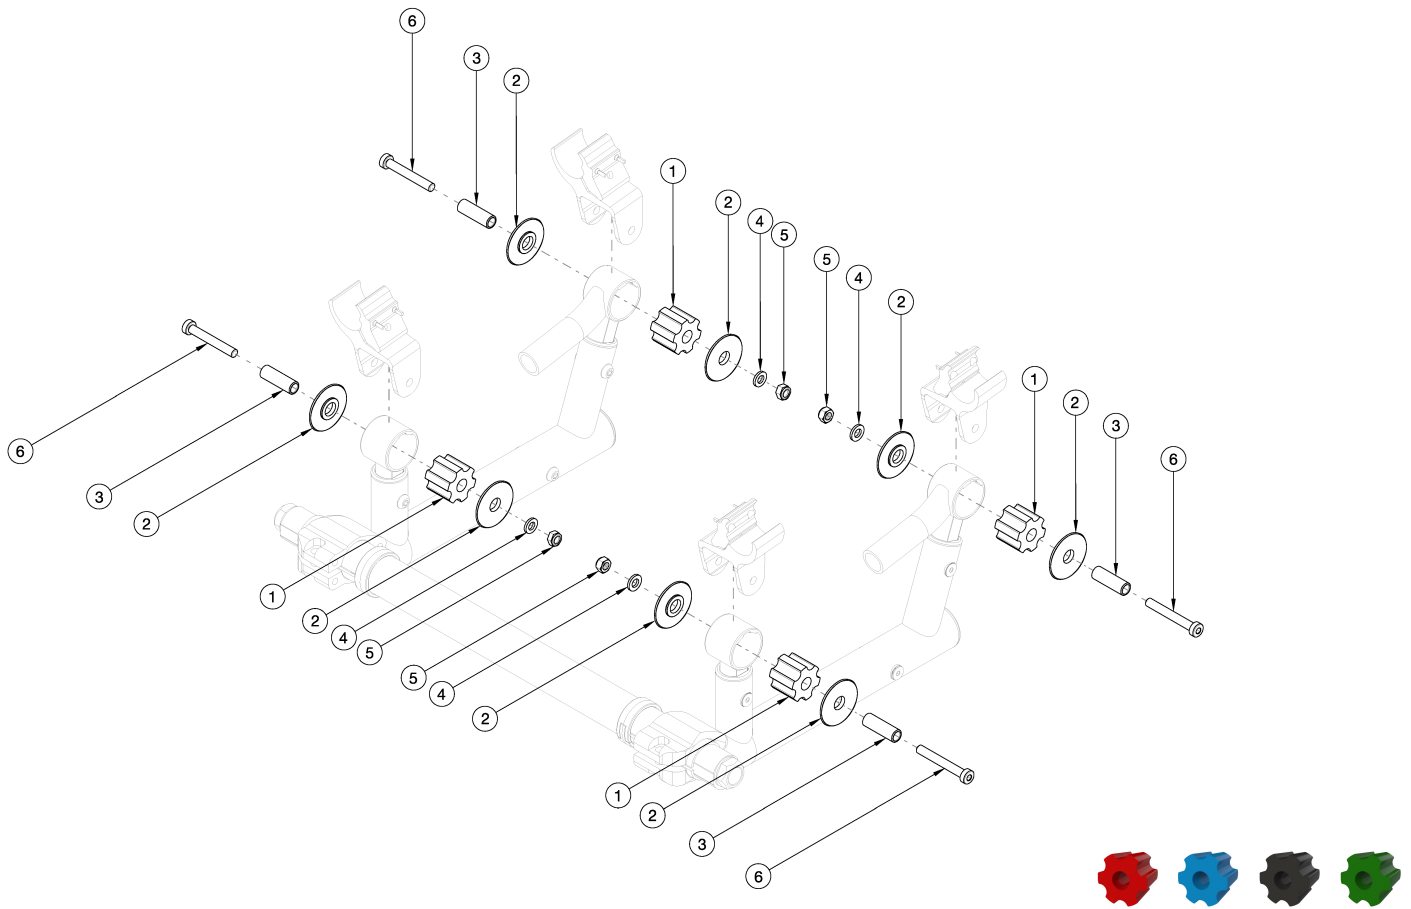

ISO Tech Polymer

Description	Ultra Soft	Soft	Mid	Rigid
Recommended Weight Cap.	<120 lbs.	<150 lbs.	<250 lbs.	<275 lbs.
Durometer	50	60	70	80
Color	Red	Blue	Black	Green

Item Number	Part Number	Description	Quantity
1a - 1d, 2 - 6	113108	ISO Tech Polymer Kit with Hardware <i>Contains 4 of each polymer with attaching hardware</i>	1
1a - 1d	108080	ISO Tech Polymer Kit <i>Contains 4 of each polymer</i>	1
1a	003859	Polymer Bushing 50 Durometer (Red)	4
1b	003860	Polymer Bushing 60 Durometer (Blue)	4
1c	004544	Polymer Bushing 70 Durometer (Black)	4
1d	004545	Polymer Bushing 80 Durometer (Green)	4
2	003861	Iso Strut Washer	8
3	003863	ISO Barrel	4

Item Number	Part Number	Description	Quantity
4	100746	M6 Flat Washer Blk Zn	4
5	100658	M6 Nylock Nut Blk Zn	4
6	101123	M6 x 45 Low SHCS BLK ZC	4