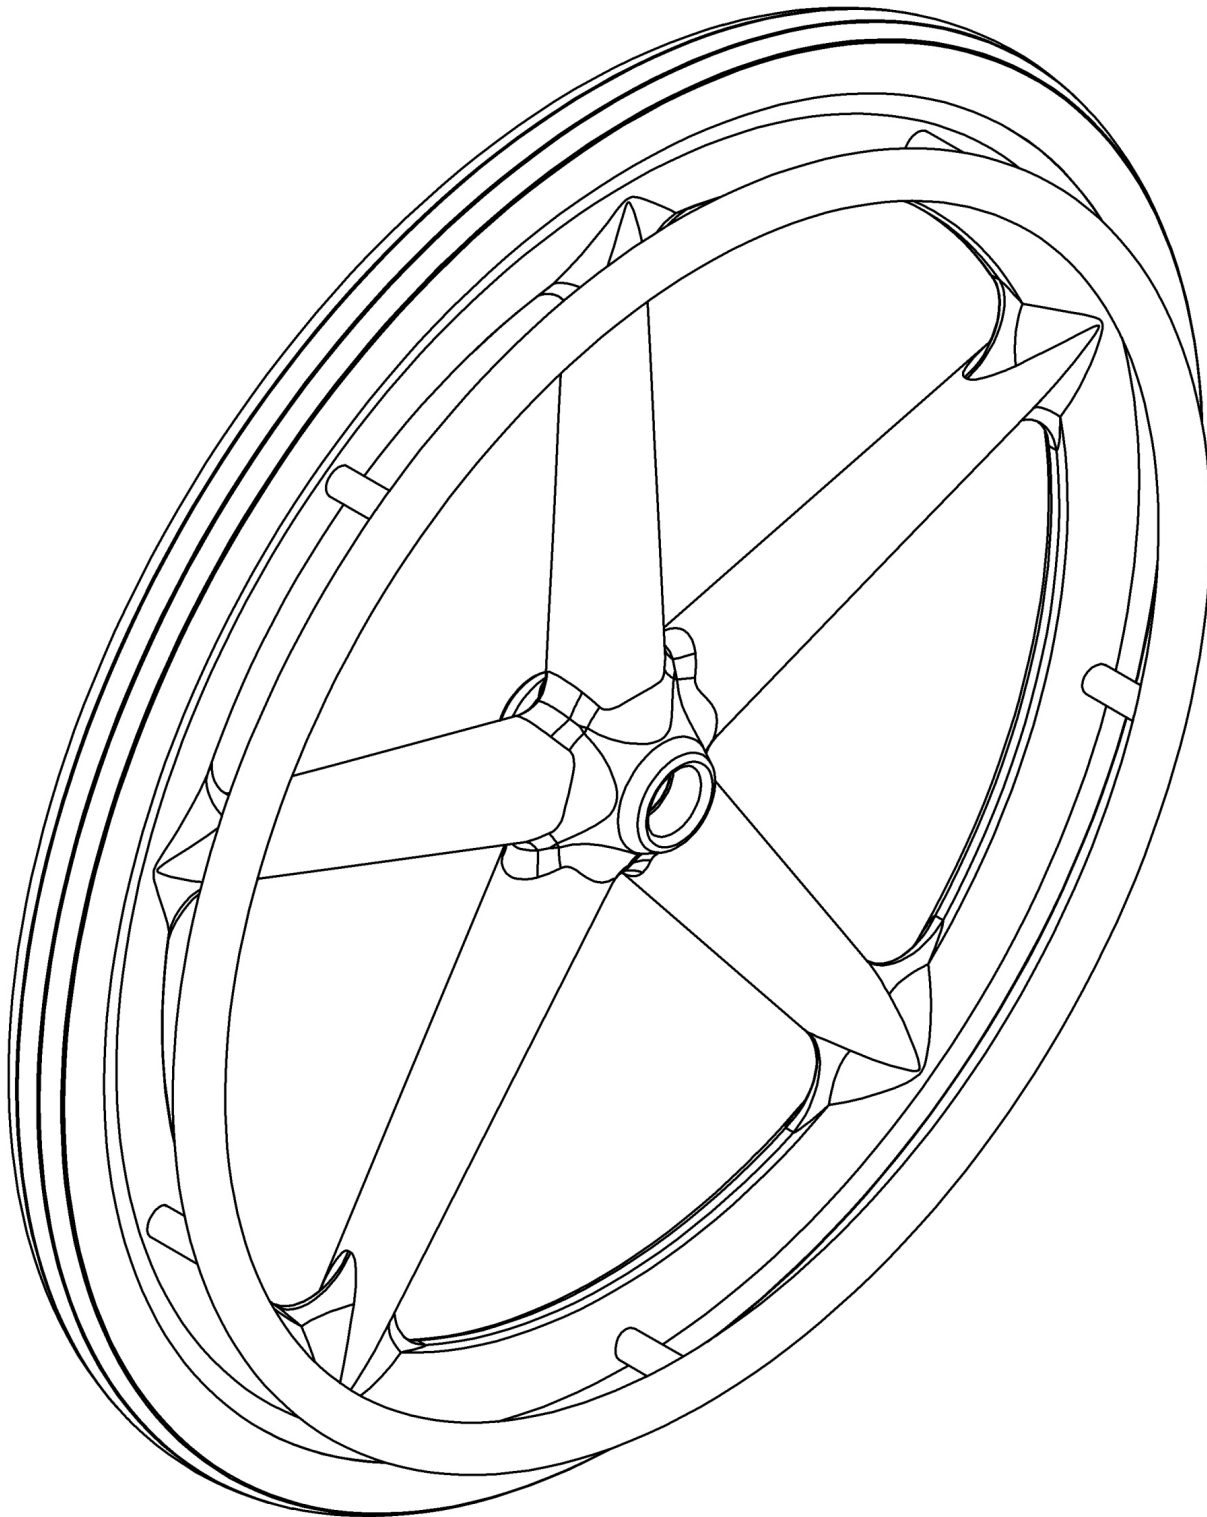

(Discontinued) Catalyst Mag Wheel / Tire / Handrim Kits

Not all components of the Wheel, Tire and Handrim kits will be listed. If changing wheel size and anti-tips are present, new anti-tips may be required. If changing wheel size or style, new axles may be needed. For the Catalyst 4, new axle plates may be needed.

Ki Mobility Mag Wheel/ Tire/ Handrim Kit Item Number Reference

Rear Tire Type	Handrim	Wheel		
		20" 5-Spoke X Core Mag	22" 5-Spoke X Core Mag	24" 5-Spoke X Core Mag
1 3/8" Street Pneumatic	Aluminum Anodized	502090	502100	502110
	Plastic Coated	502091	502101	502111
	Projection			502112
	Natural Fit Standard Omit Grip			502113
	Natural Fit Standard w/ Regular Grip			502114
	Natural Fit Standard w/ Super Grip			502115
	Natural Fit LT Omit Grip			502116
	Natural Fit LT w/ Regular Grip			502117
	Natural Fit LT w/ Super Grip			502118
1 3/8" Full Profile Poly	Aluminum Anodized	502094	502104	502127
	Plastic Coated	502095	502105	502128
	Projection			502129
	Natural Fit Standard Omit Grip			502130
	Natural Fit Standard w/ Regular Grip			502131
	Natural Fit Standard w/ Super Grip			502132
	Natural Fit LT Omit Grip			502133
	Natural Fit LT w/ Regular Grip			502134
	Natural Fit LT w/ Super Grip			502135
1 3/8" Pneumatic w/ Airless Insert	Aluminum Anodized	502096	502106	502136
	Plastic Coated	502097	502107	502137
	Projection			502138
	Natural Fit Standard Omit Grip			502139
	Natural Fit Standard w/ Regular Grip			502140
	Natural Fit Standard w/ Super Grip			502141
	Natural Fit LT Omit Grip			502142
	Natural Fit LT w/ Regular Grip			502143
	Natural Fit LT w/ Super Grip			502144