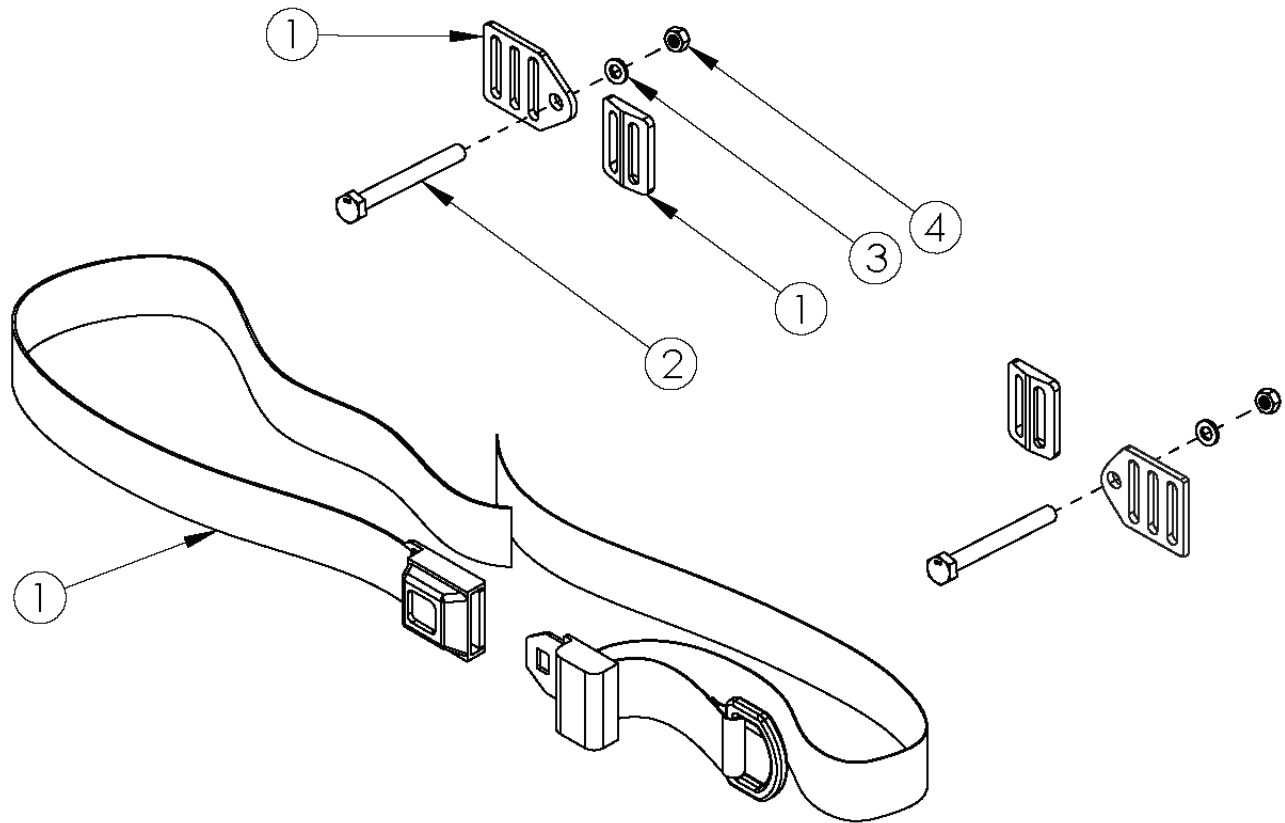

Clik Pelvic Positioning Belts - 1" Auto Buckle and Hardware

Item Number	Part Number	Description	Quantity
1, 2, 3, 4	111384	Belt Pelvic Positioning 1" Auto Buckle 51", Clik/Ethos	1
1	100614	Belt Pelvic Positioning 1" Auto Buckle 51"	1
2	100670	M6 x 45 BTN SHCS BLK ZC	2
3	100746	M6 Flat Washer Blk Zn	2
4	100658	M6 Nylock Nut Blk Zn	2