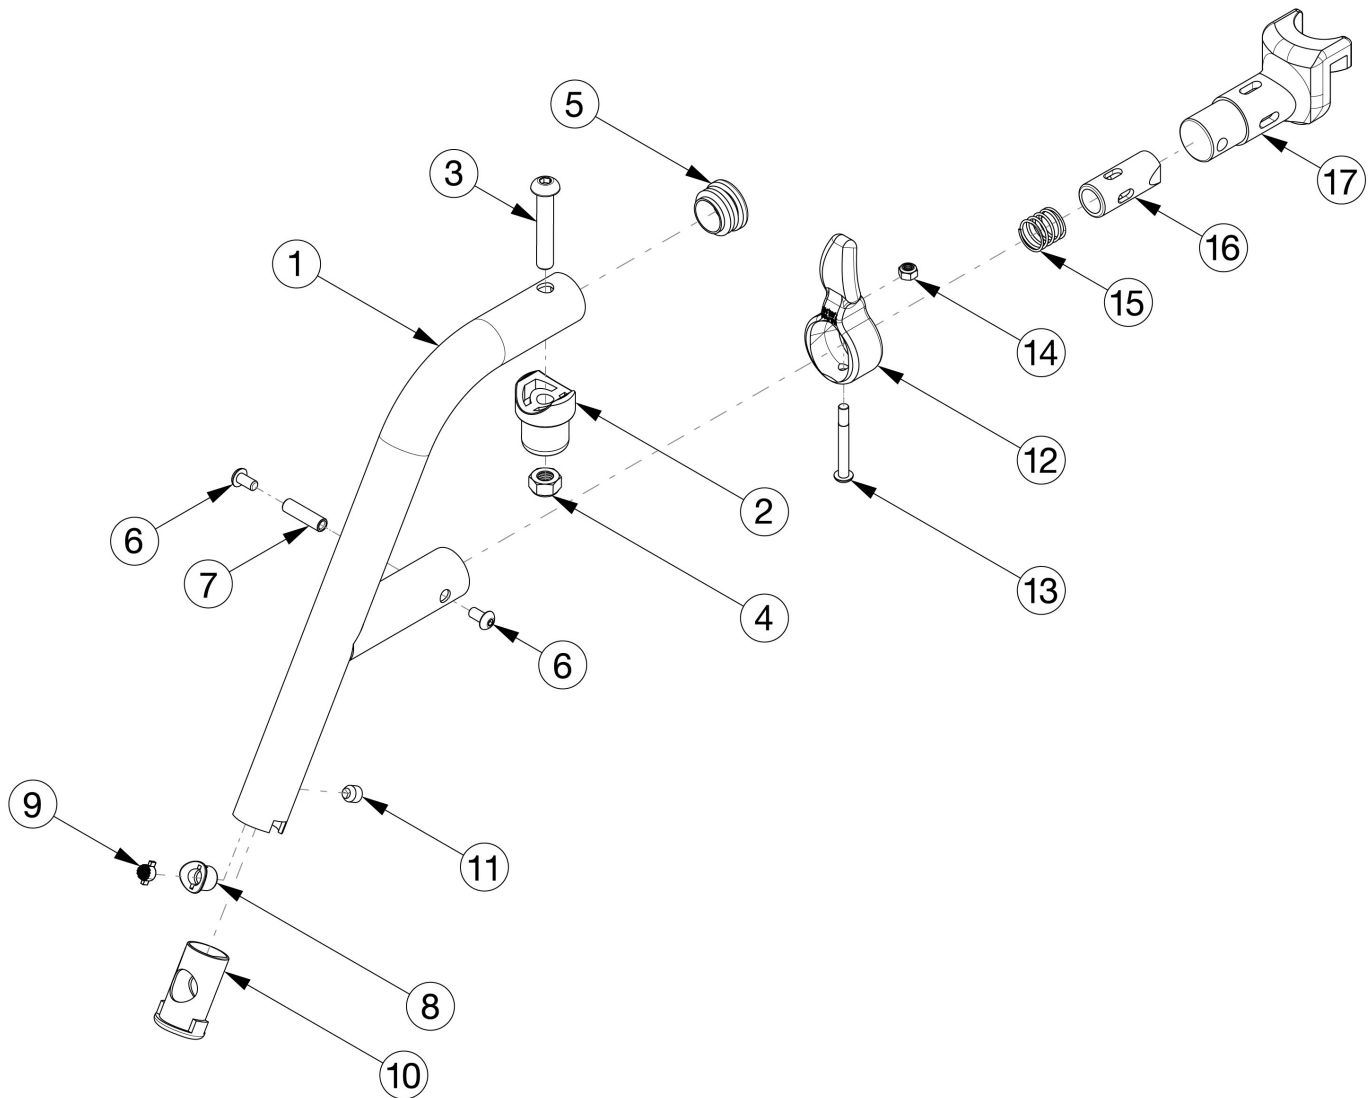

# Catalyst E Hangers - 60 Degree Extension Tube

*If changing degree of hanger, new extension tubes may be needed*

Item Number	Part Number	Description	Quantity
1-17	115921_ _ _	60° Cleat Hanger Assembly, 4-Way-In-Line, Catalyst E	1
1-17	115916_ _ _	60° Cleat Hanger Assembly, 4-Way - Out Left, Catalyst E _ _ _	1
1-17	115917_ _ _	60° Cleat Hanger Assembly, 4-Way - Out Right, Catalyst E _ _ _	1
12 - 17	003225	Assembled 4-Way In Line Hanger Release	1
12 - 17	003225INST	Assembled 4-Way In Line Hanger Release with Instruction	1
12 - 17	003643	Assembled 4-Way Out Hanger Release, Left	1

Item Number	Part Number	Description	Quantity
12 - 17	003643INST	Assembled 4-Way Out Hanger Release, Left with Instruction	1
12 - 17	003642	Assembled 4-Way Out Hanger Release, Right	1
12 - 17	003642INST	Assembled 4-Way Out Hanger Release, Right with Instruction	1
8 - 11	115845	Cleat Hanger Adjustment Hardware	1
2	000032	Footrest Hanger Pivot Saddle	1
3	100673	M8 x 45 BTN SHCS BLKZC	1
4	100659	M8 Nylock Nut Blk Zn	1
5	100804	Tube End Plug 1"	1
6	100669	M5 x 10 BTN SHCS BLKZC w/Patch	2
7	000073	M5 x 24 Threaded Barrel	1
8	111949	Hanger Cleat Housing	1
9	111950	Hanger Cleat	1
10	111948	Cleat Hanger Sleeve	1
11	114457	M8 x 8 x 1.25 Cup Point Set Screw w/ Patch	1
12	003228	Hanger Latch, 4-Way, Lever	1
13	001374	M5 x 40 BHCS P/THD BLKZC	1
14	100657	M5 Nylock Nut Blk Zn	1
15	000119	Hanger Spring	1
16	003227	Hanger Latch, 4-Way, Pin	1
17	003226	Hanger Latch, 4-Way, Bracket	1