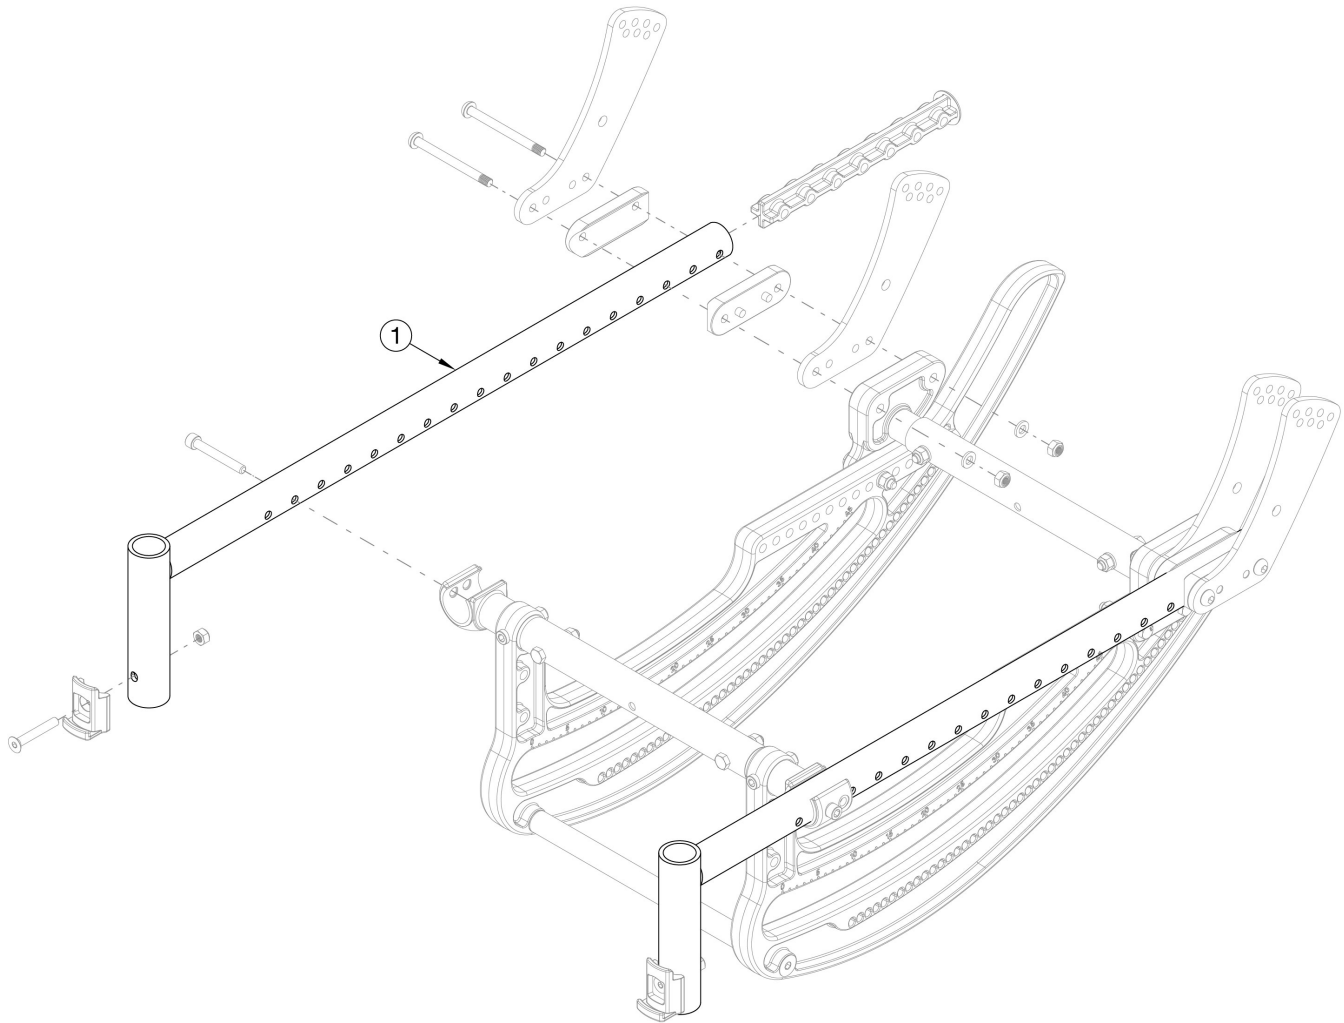

# CR45 Seat Frame - Growth

*Has your Seat Depth changed? Will your current Seat Tube work? If not, please select accordingly.*

Item Number	Part Number	Description	Quantity
1a	112446	Short Seat Tube	2
1b	112447	Medium Seat Tube	2
1c	112448	Long Seat Tube	2