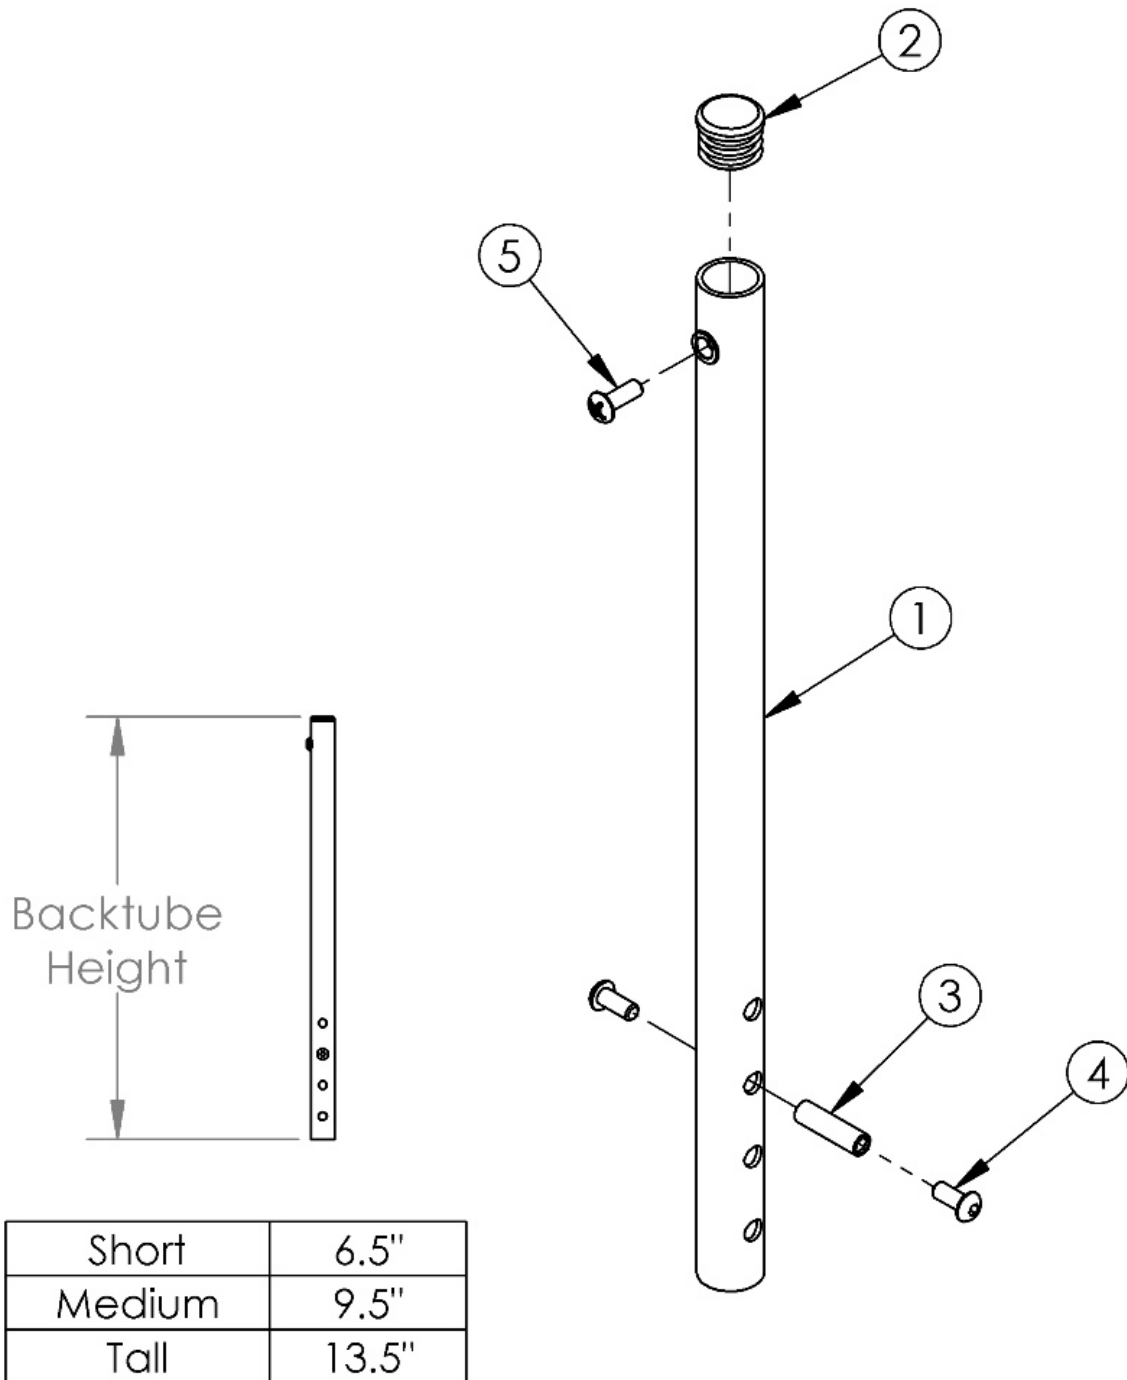

(Discontinued 1) Rogue Backtube

This Rogue Backtube is discontinued and was used on serial numbers prior to RG0016612.

Item Number	Part Number	Description	Quantity
1a, 2 - 5	501388	Backtube w/Hardware Assembly Short, Rigid	1

Item Number	Part Number	Description	Quantity
1b, 2 - 5	501389	Backtube w/Hardware Assembly Medium, Rigid	1
1c, 2 - 5	501390	Backtube w/Hardware Assembly Tall, Rigid	1
1a	000192	Backtube Extension 6.5", Rigid	1
1b	000193	Backtube Extension 9.5", Rigid	1
1c	000194	Backtube Extension 13.5", Rigid	1
2	100638	Tube End Plug 3/4"	1
3	000073	M5 x 24 Threaded Barrel	1
4	100669	M5 x 10 BTN SHCS BLKZC w/Patch	2
5	100734	M5 x 16 PHMS ZC	1