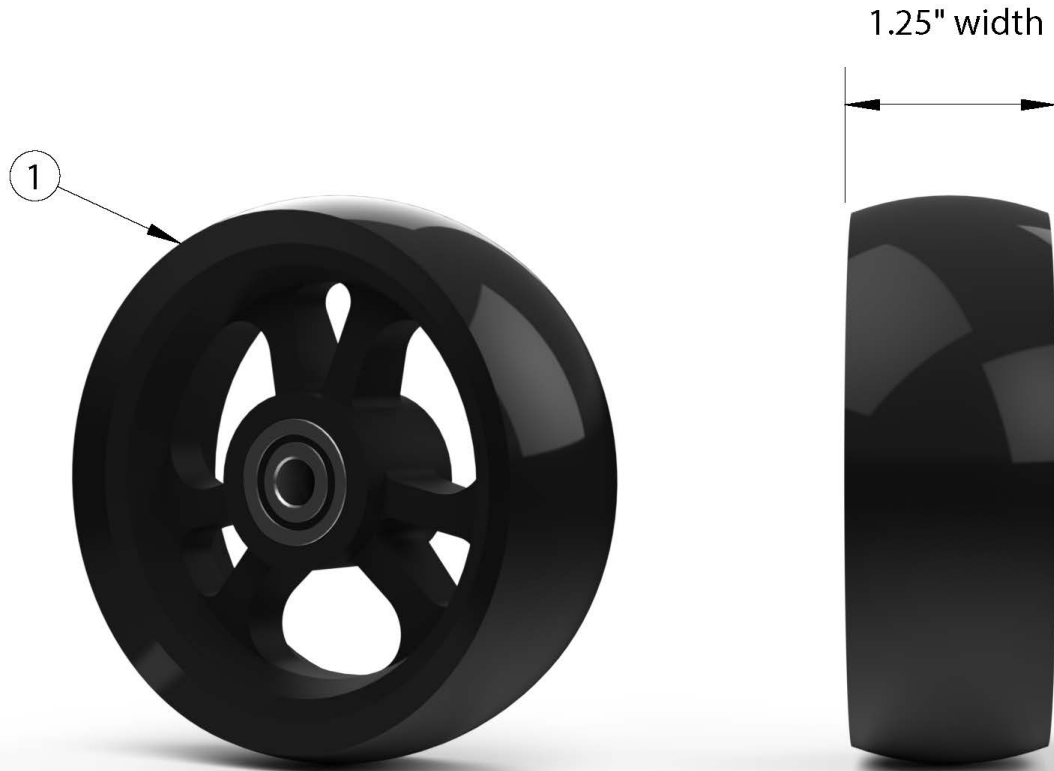

# Catalyst 4 Casters - 1" Poly Casters

*If changing size of casters, new forks may be needed.*

Item Number	Part Number	Description	Quantity
1a	100809	Caster 4 x 1" Poly (1.25") <i>Replaced part number 100517</i>	1
1b	100807	Caster 5 x 1" Poly (1.25") <i>Replaced part number 100518</i>	1
1c	100786	Caster 6 x 1" Poly (1.25") <i>Replaced part number 100521</i>	1
1d	111862	Caster 7 x 1" Poly (1.25") <i>Replaced part number 100556</i>	1
1e	111863	Caster 8 x 1" Poly (1.25") <i>Replaced part number 100525</i>	1